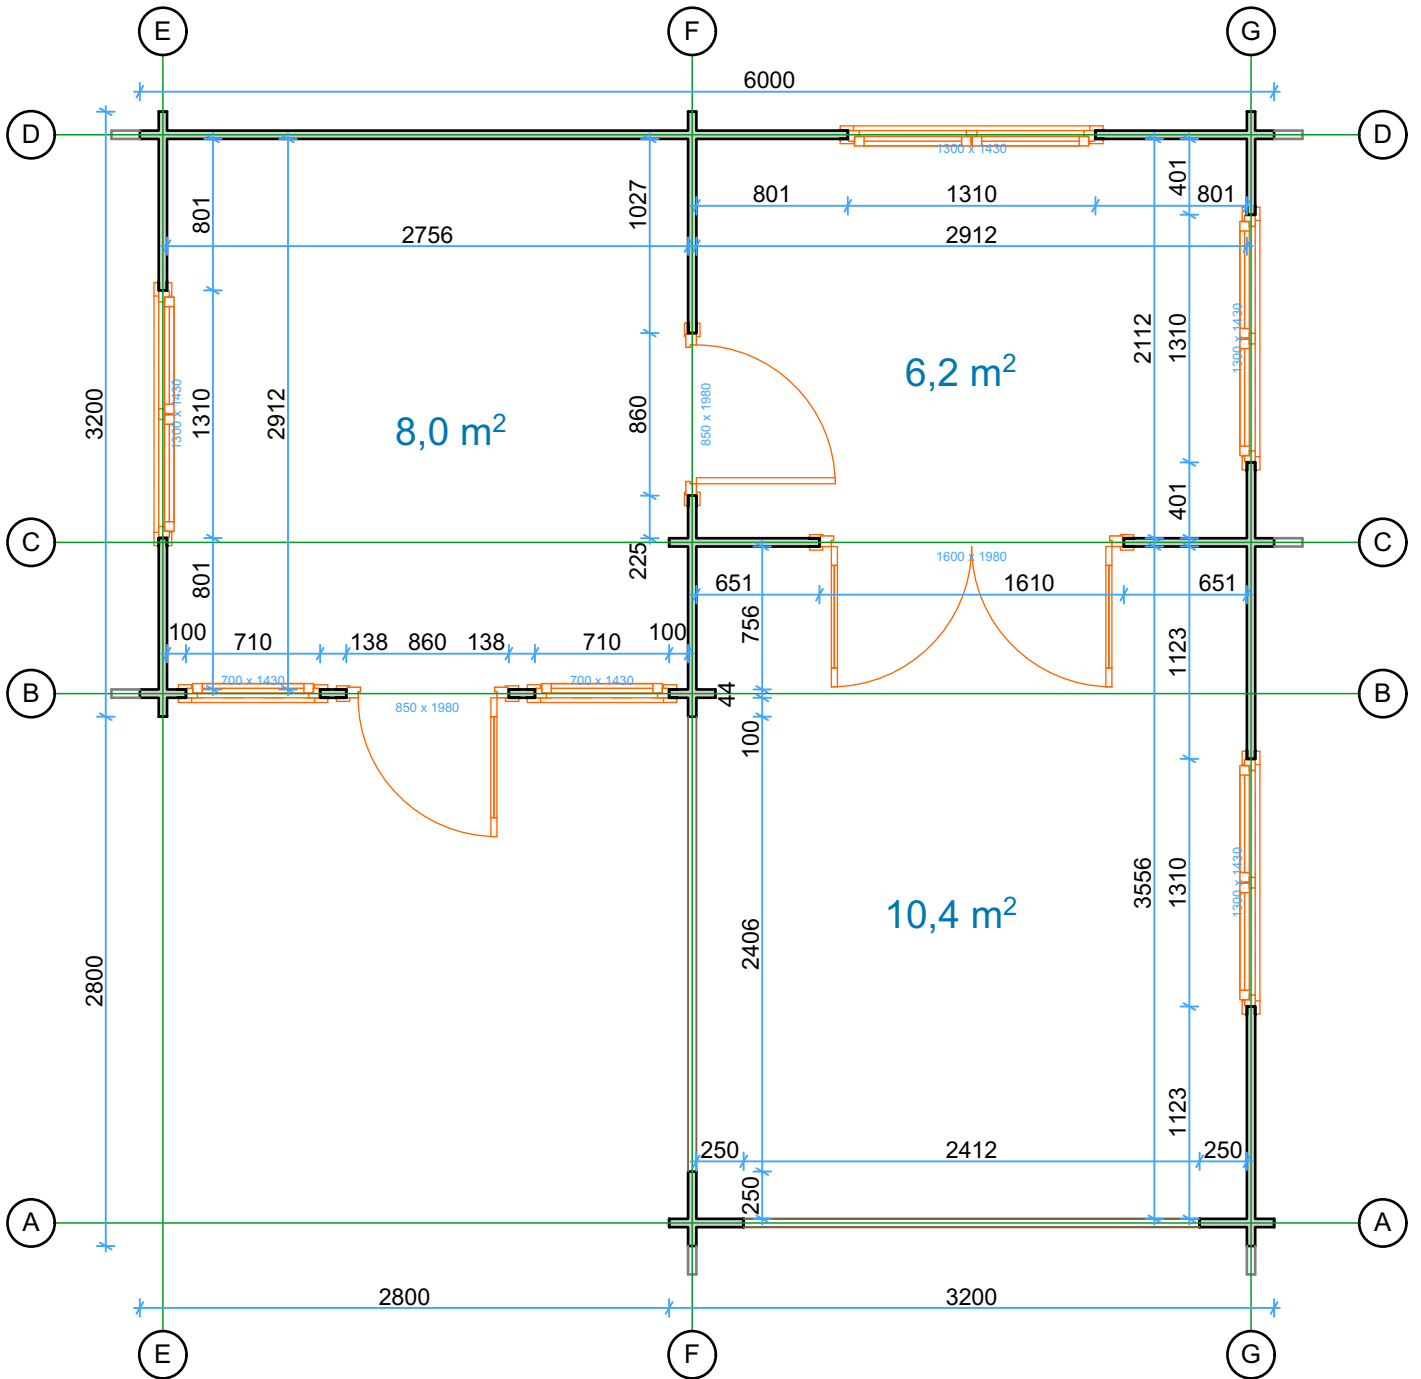

Thickness:	Project name:	Project ID:	Year:	Page:
44	Suzy 3,2x6 v.1 44mm		2024	3