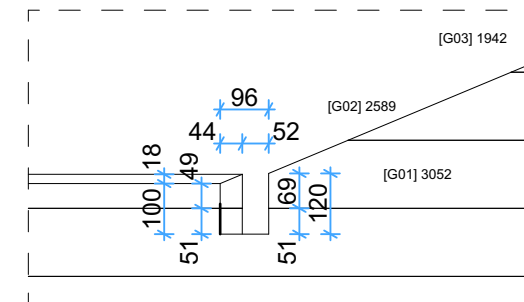

Wall A

1:50

Wall B

1:50

Wall C

1:50

Wall D

1:50

Wall C 1:15

Wall C-1 1:15

Wall B-F 1:15

Wall B 1:15

Wall F 1:15

Wall G 1:15

Wall G1 1:15

Thickness:	Project name:	Project ID:	Year:	Page:
44	Suzy 3,2x6 v.1 44mm		2024	9

44mm Suzy 3,2x6 v.1 Windows and doors list

Type-quality	Barcode	Wall Thickness	W x H Size	Orientation	Glazing	Quantity	3D Axonometry
Door - Premium	P19885-4	44	850×1980	L	Full wood, no threshold (internal)	1	
Door - Premium	PP198160-3	44	1600×1980	R	100%, double glazed	1	
Door - Premium	PP19885-3	44	850×1980	R	100% glass, double glazed	1	
Window - Premium	PP143130	44	1300×1430		Double glazed	4	
Window - Premium	PP14370	44	700×1430	L	Double glazed	1	
Window - Premium	PP14370	44	700×1430	R	Double glazed	1	