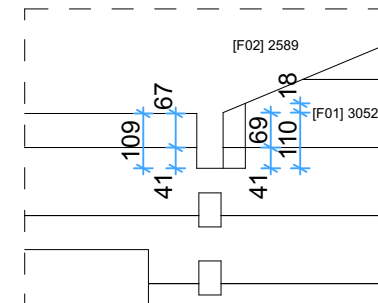

Wall C 1:15

Wall C-1 1:15

Wall B-F 1:15

Wall B 1:15

Wall F 1:15

Wall G 1:15

Wall G1 1:15

Thickness:	Project name:	Project ID:	Year:	Page:
44	Suzy 3,2x6 v.1 44mm		2024	9

44mm Suzy 3,2x6 v.1 Windows and doors list

Type-quality	Barcode	Wall Thickness	W x H Size	Orientation	Glazing	Quantity	3D Axonometry
Door - Premium	P19885-4	44	850×1980	L	Full wood, no threshold (internal)	1	
Door - Premium	PP198160-3	44	1600×1980	R	100%, double glazed	1	
Door - Premium	PP19885-3	44	850×1980	R	100% glass, double glazed	1	
Window - Premium	PP143130	44	1300×1430		Double glazed	4	
Window - Premium	PP14370	44	700×1430	L	Double glazed	1	
Window - Premium	PP14370	44	700×1430	R	Double glazed	1	