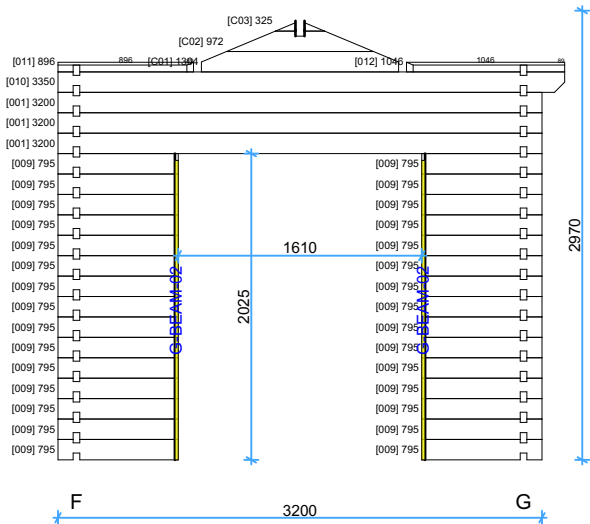

Wall A

1:50

Wall B

1:50

Wall C

1:50

Wall D

1:50

44mm Suzy 3,2x6 v.1 Windows and doors list

Type-quality	Barcode	Wall Thickness	W x H Size	Orientation	Glazing	Quantity	3D Axonometry
Door - Premium	P19885-4	44	850×1980	L	Full wood, no threshold (internal)	1	
Door - Premium	PP198160-3	44	1600×1980	R	100%, double glazed	1	
Door - Premium	PP19885-3	44	850×1980	R	100% glass, double glazed	1	
Window - Premium	PP143130	44	1300×1430		Double glazed	4	
Window - Premium	PP14370	44	700×1430	L	Double glazed	1	
Window - Premium	PP14370	44	700×1430	R	Double glazed	1	