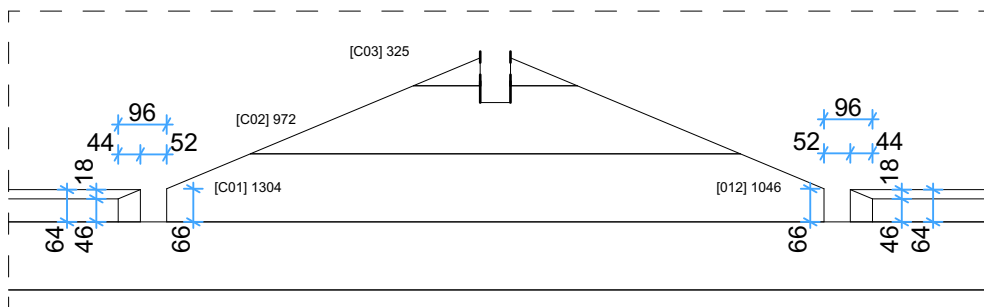

Wall C-1 1:15