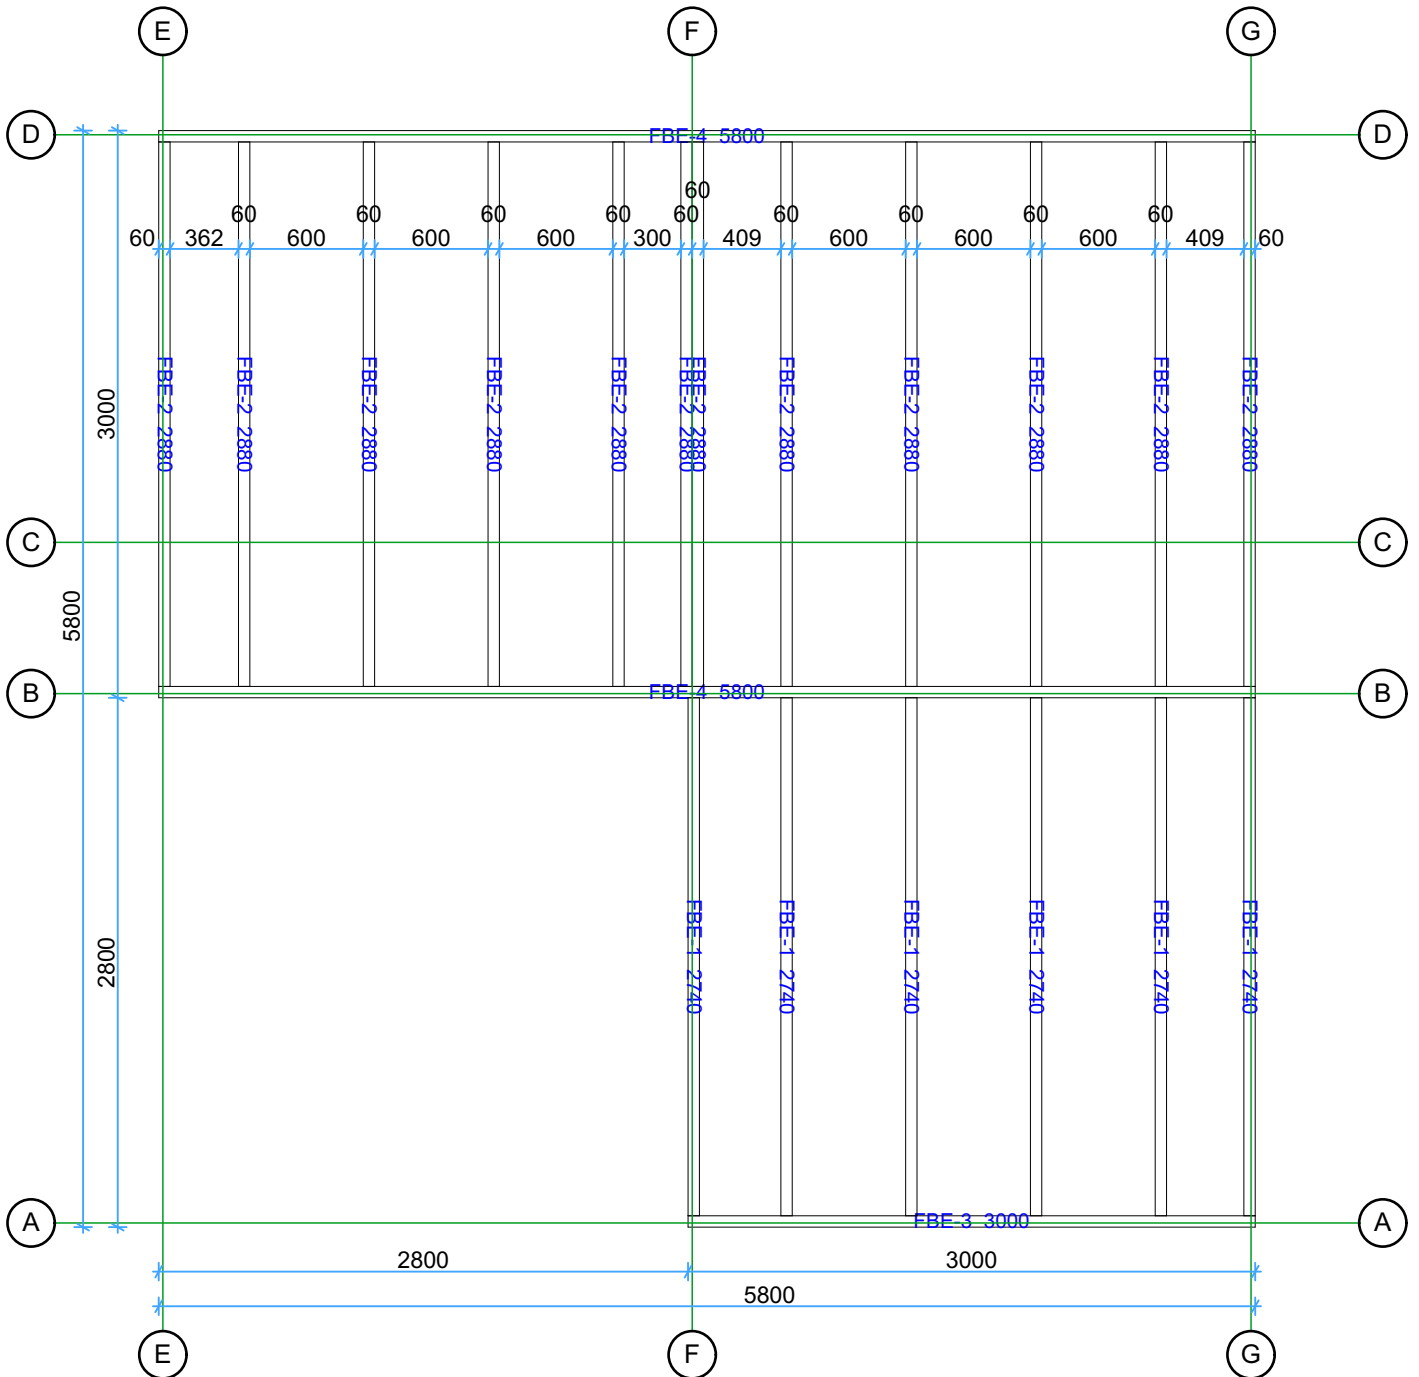

Thickness:	Project name:	Project ID:	Year:	Page:
44	Suzy 3,2x6 v.1 44mm		2024	2