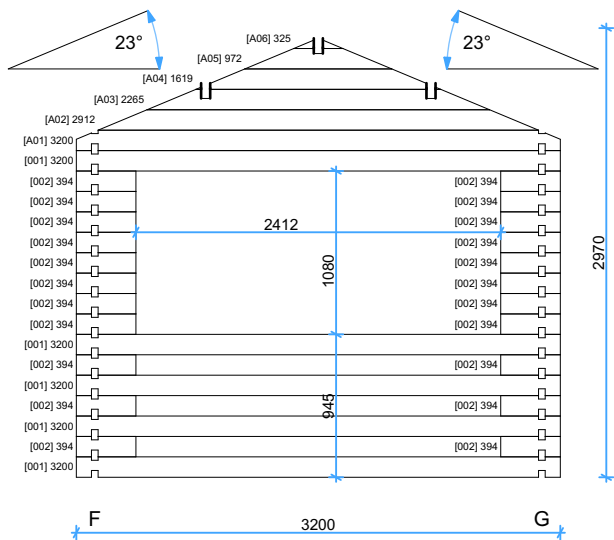

Roof boards

1:40

Thickness:	Project name:	Project ID:	Year:	Page:
44	Suzy 3,2x6 v.1 44mm		2024	5

Walls and purlins positions

Thickness:	Project name:	Project ID:	Year:	Page:
44	Suzy 3,2x6 v.1 44mm		2024	6

Wall A

1:50

Wall B

1:50

Wall C

1:50

Wall D

1:50

44mm Suzy 3,2x6 v.1 Windows and doors list

Type-quality	Barcode	Wall Thickness	W x H Size	Orientation	Glazing	Quantity	3D Axonometry
Door - Premium	P19885-4	44	850×1980	L	Full wood, no threshold (internal)	1	
Door - Premium	PP198160-3	44	1600×1980	R	100%, double glazed	1	
Door - Premium	PP19885-3	44	850×1980	R	100% glass, double glazed	1	
Window - Premium	PP143130	44	1300×1430		Double glazed	4	
Window - Premium	PP14370	44	700×1430	L	Double glazed	1	
Window - Premium	PP14370	44	700×1430	R	Double glazed	1	