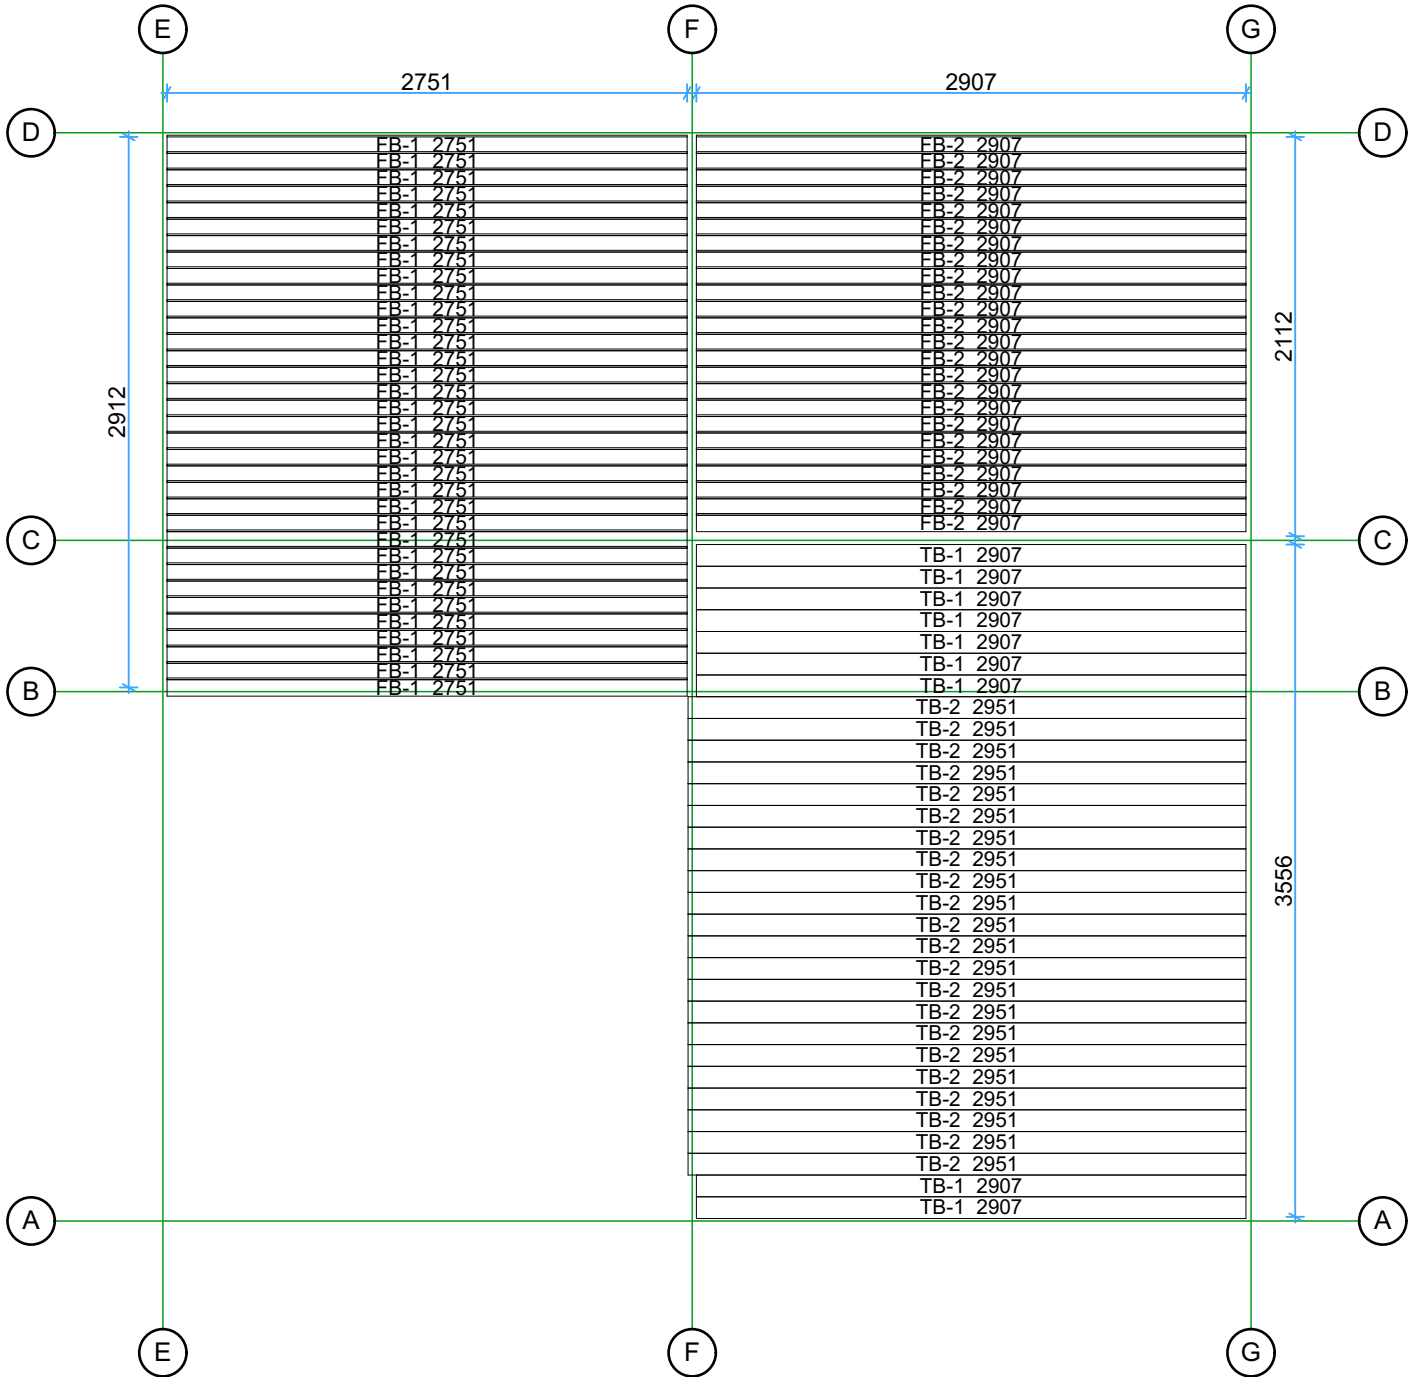

44 Suzy 3,2x6 v.1 44mm

Thickness:	Project name:	Project ID:	Year:	Page:
44	Suzy 3,2x6 v.1 44mm		2024	2

Thickness:	Project name:	Project ID:	Year:	Page:
44	Suzy 3,2x6 v.1 44mm		2024	3

Thickness:	Project name:	Project ID:	Year:	Page:
44	Suzy 3,2x6 v.1 44mm		2024	4

Roof boards

1:40

Thickness:	Project name:	Project ID:	Year:	Page:
44	Suzy 3,2x6 v.1 44mm		2024	5

Walls and purlins positions

Thickness:	Project name:	Project ID:	Year:	Page:
44	Suzy 3,2x6 v.1 44mm		2024	6

Wall A

1:50

Wall B

1:50

Wall C

1:50

Wall D

1:50

44mm Suzy 3,2x6 v.1 Windows and doors list

Type-quality	Barcode	Wall Thickness	W x H Size	Orientation	Glazing	Quantity	3D Axonometry
Door - Premium	P19885-4	44	850×1980	L	Full wood, no threshold (internal)	1	
Door - Premium	PP198160-3	44	1600×1980	R	100%, double glazed	1	
Door - Premium	PP19885-3	44	850×1980	R	100% glass, double glazed	1	
Window - Premium	PP143130	44	1300×1430		Double glazed	4	
Window - Premium	PP14370	44	700×1430	L	Double glazed	1	
Window - Premium	PP14370	44	700×1430	R	Double glazed	1	