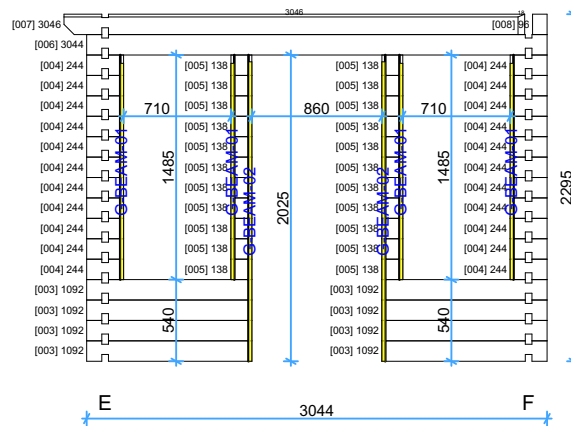

Roof boards

1:40

Thickness:	Project name:	Project ID:	Year:	Page:
44	Suzy 3,2x6 v.1 44mm		2024	5

Walls and purlins positions

Thickness:	Project name:	Project ID:	Year:	Page:
44	Suzy 3,2x6 v.1 44mm		2024	6

Wall A

1:50

Wall B

1:50

Wall C

1:50

Wall D

1:50

44mm Suzy 3,2x6 v.1 Windows and doors list

Type-quality	Barcode	Wall Thickness	W x H Size	Orientation	Glazing	Quantity	3D Axonometry
Door - Premium	P19885-4	44	850×1980	L	Full wood, no threshold (internal)	1	
Door - Premium	PP198160-3	44	1600×1980	R	100%, double glazed	1	
Door - Premium	PP19885-3	44	850×1980	R	100% glass, double glazed	1	
Window - Premium	PP143130	44	1300×1430		Double glazed	4	
Window - Premium	PP14370	44	700×1430	L	Double glazed	1	
Window - Premium	PP14370	44	700×1430	R	Double glazed	1	