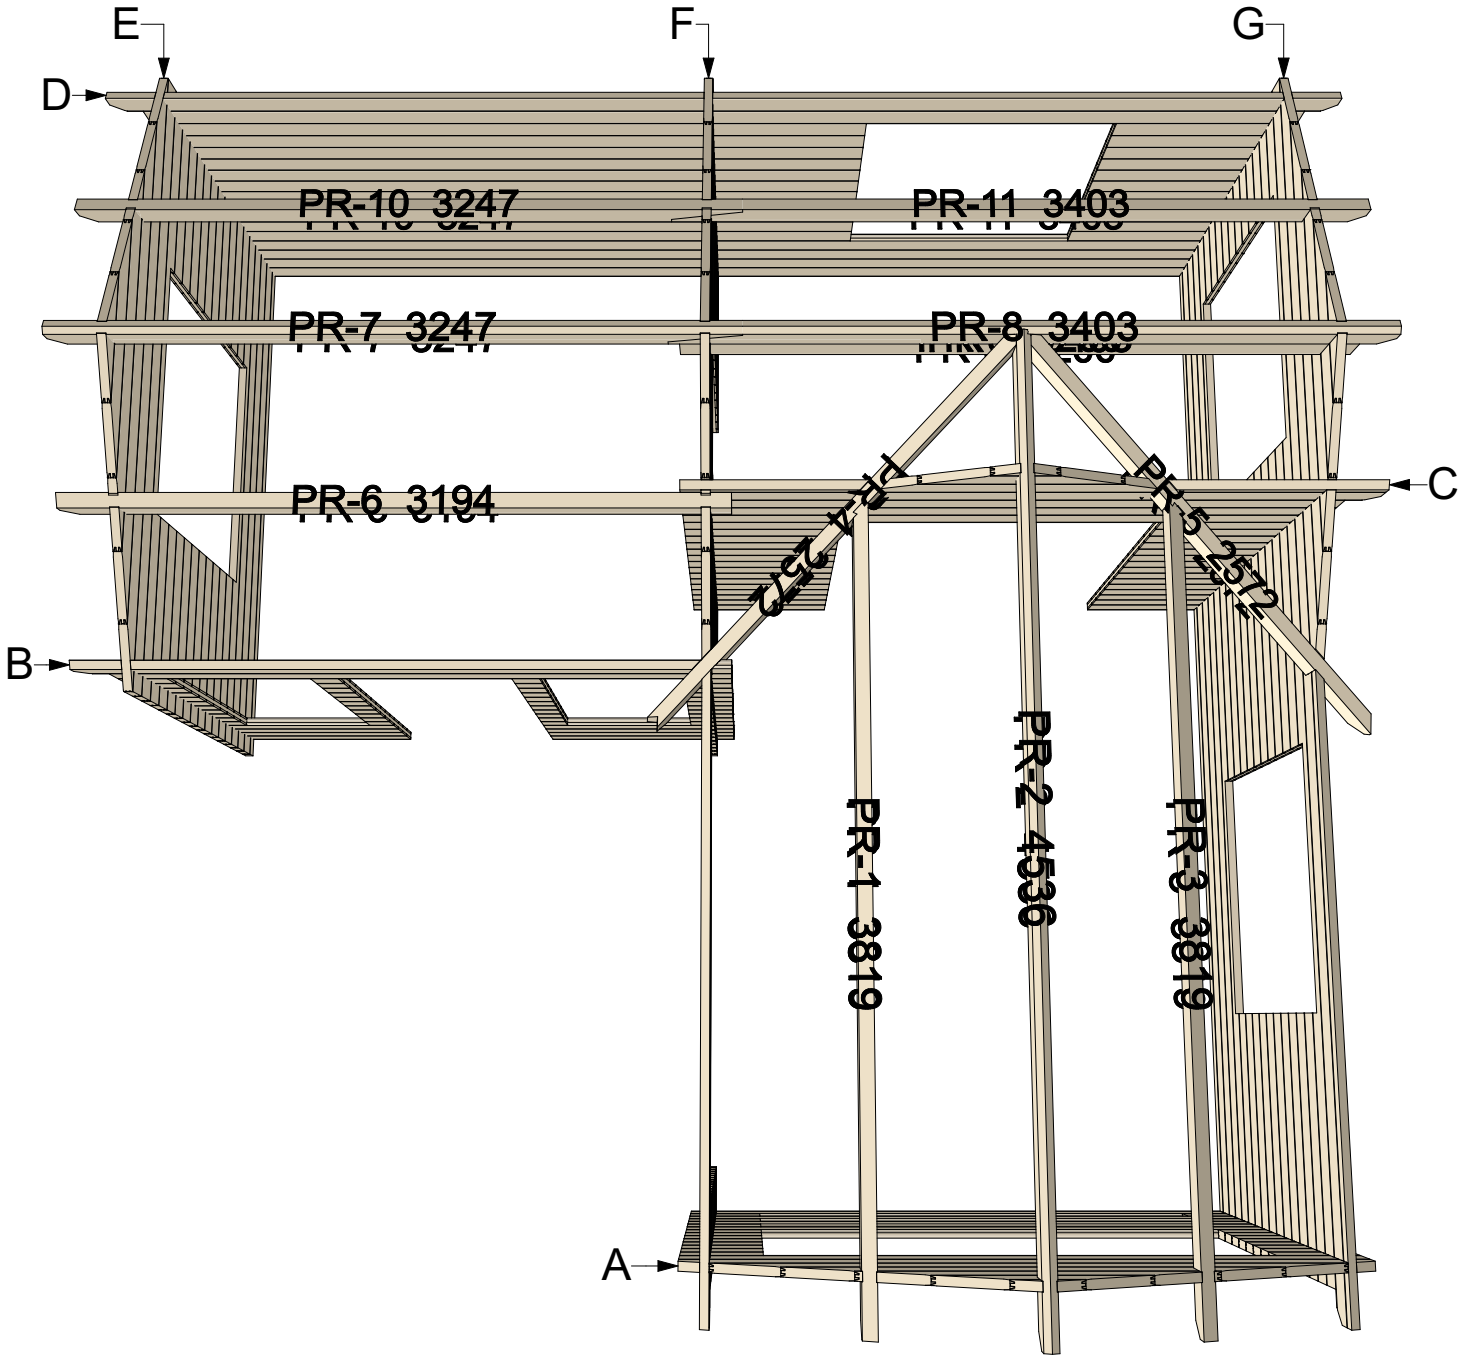

44 Suzy 3,2x6 v.1 44mm

Thickness:	Project name:	Project ID:	Year:	Page:
44	Suzy 3,2x6 v.1 44mm		2024	2

Thickness:	Project name:	Project ID:	Year:	Page:
44	Suzy 3,2x6 v.1 44mm		2024	3

Thickness:	Project name:	Project ID:	Year:	Page:
44	Suzy 3,2x6 v.1 44mm		2024	4

Roof boards

1:40

Thickness:	Project name:	Project ID:	Year:	Page:
44	Suzy 3,2x6 v.1 44mm		2024	5

Walls and purlins positions

Thickness:	Project name:	Project ID:	Year:	Page:
44	Suzy 3,2x6 v.1 44mm		2024	6

Wall A

1:50

Wall B

1:50

Wall C

1:50

Wall D

1:50

44mm Suzy 3,2x6 v.1 Windows and doors list

Type-quality	Barcode	Wall Thickness	W x H Size	Orientation	Glazing	Quantity	3D Axonometry
Door - Premium	P19885-4	44	850×1980	L	Full wood, no threshold (internal)	1	
Door - Premium	PP198160-3	44	1600×1980	R	100%, double glazed	1	
Door - Premium	PP19885-3	44	850×1980	R	100% glass, double glazed	1	
Window - Premium	PP143130	44	1300×1430		Double glazed	4	
Window - Premium	PP14370	44	700×1430	L	Double glazed	1	
Window - Premium	PP14370	44	700×1430	R	Double glazed	1	