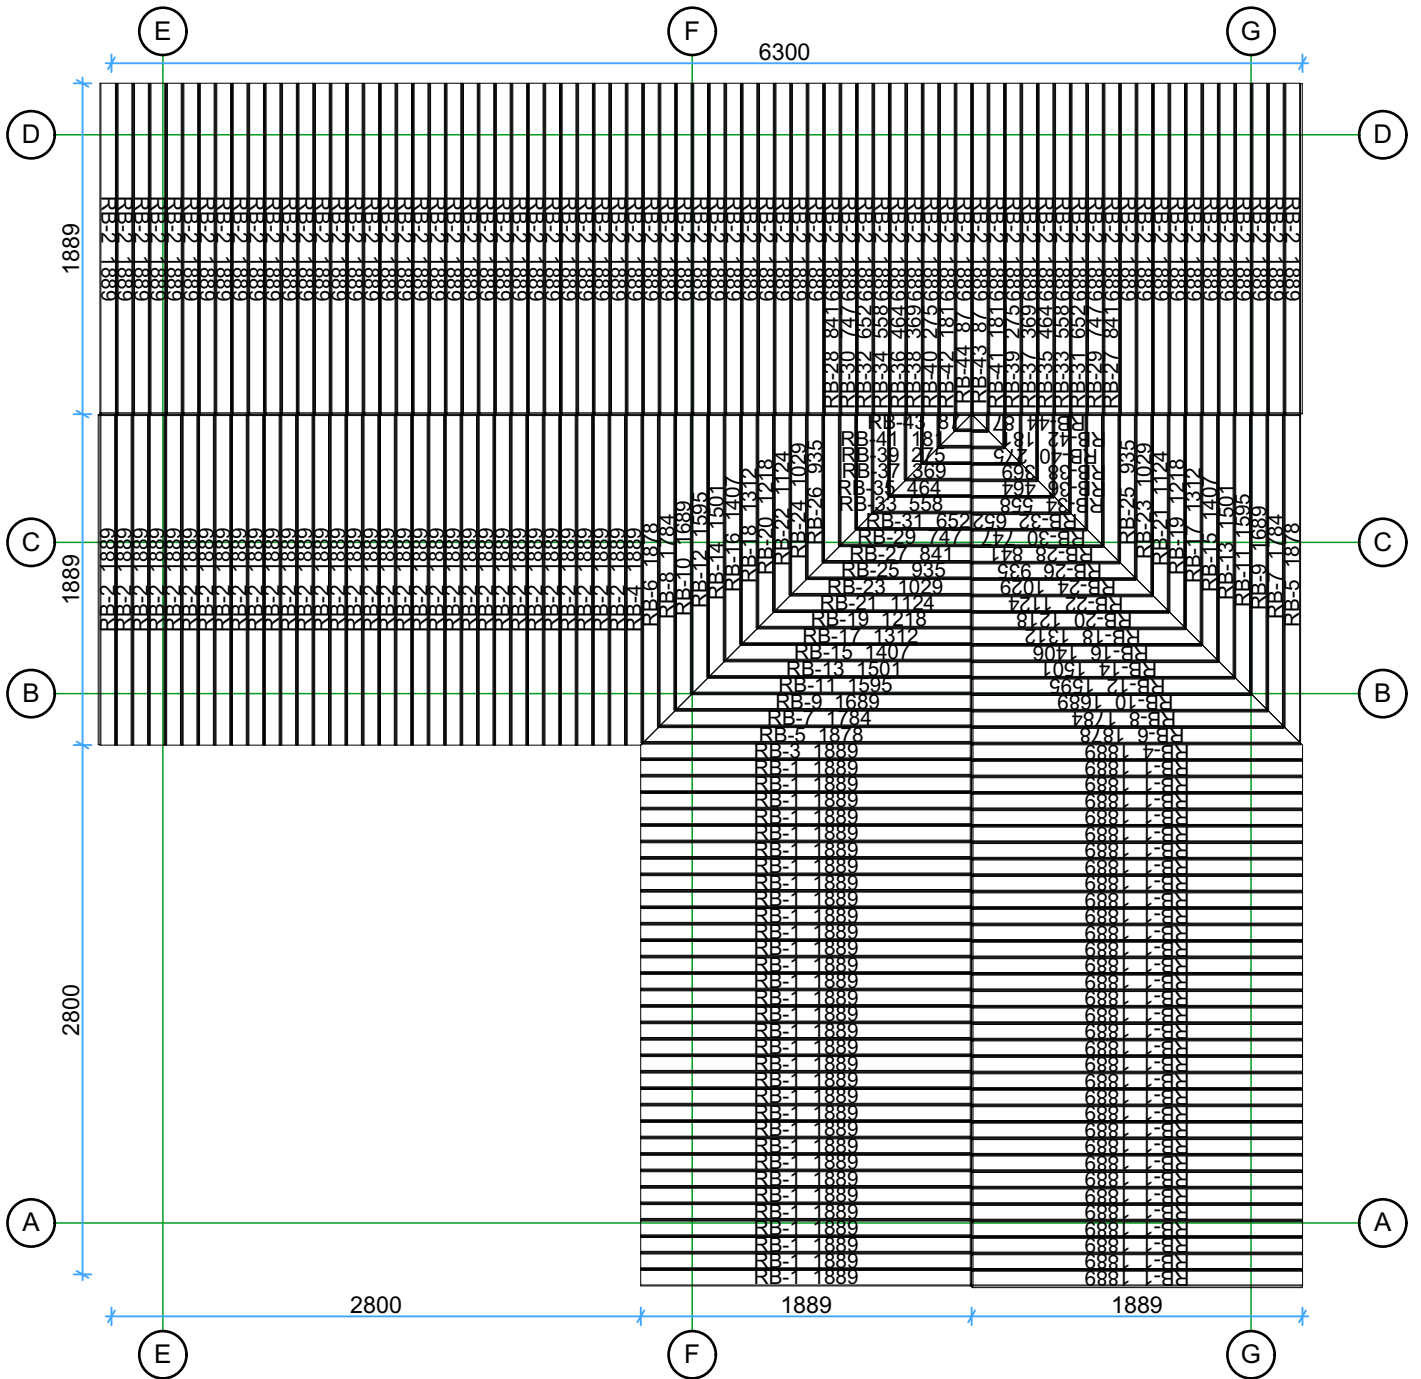

44 Suzy 3,2x6 v.1 44mm

Thickness:	Project name:	Project ID:	Year:	Page:
44	Suzy 3,2x6 v.1 44mm		2024	2

Thickness:	Project name:	Project ID:	Year:	Page:
44	Suzy 3,2x6 v.1 44mm		2024	3

Thickness:	Project name:	Project ID:	Year:	Page:
44	Suzy 3,2x6 v.1 44mm		2024	4

Roof boards

1:40

Thickness:	Project name:	Project ID:	Year:	Page:
44	Suzy 3,2x6 v.1 44mm		2024	5

Walls and purlins positions

Thickness:	Project name:	Project ID:	Year:	Page:
44	Suzy 3,2x6 v.1 44mm		2024	6

Wall A

1:50

Wall B

1:50

Wall C

1:50

Wall D

1:50

44mm Suzy 3,2x6 v.1 Windows and doors list

Type-quality	Barcode	Wall Thickness	W x H Size	Orientation	Glazing	Quantity	3D Axonometry
Door - Premium	P19885-4	44	850×1980	L	Full wood, no threshold (internal)	1	
Door - Premium	PP198160-3	44	1600×1980	R	100%, double glazed	1	
Door - Premium	PP19885-3	44	850×1980	R	100% glass, double glazed	1	
Window - Premium	PP143130	44	1300×1430		Double glazed	4	
Window - Premium	PP14370	44	700×1430	L	Double glazed	1	
Window - Premium	PP14370	44	700×1430	R	Double glazed	1	