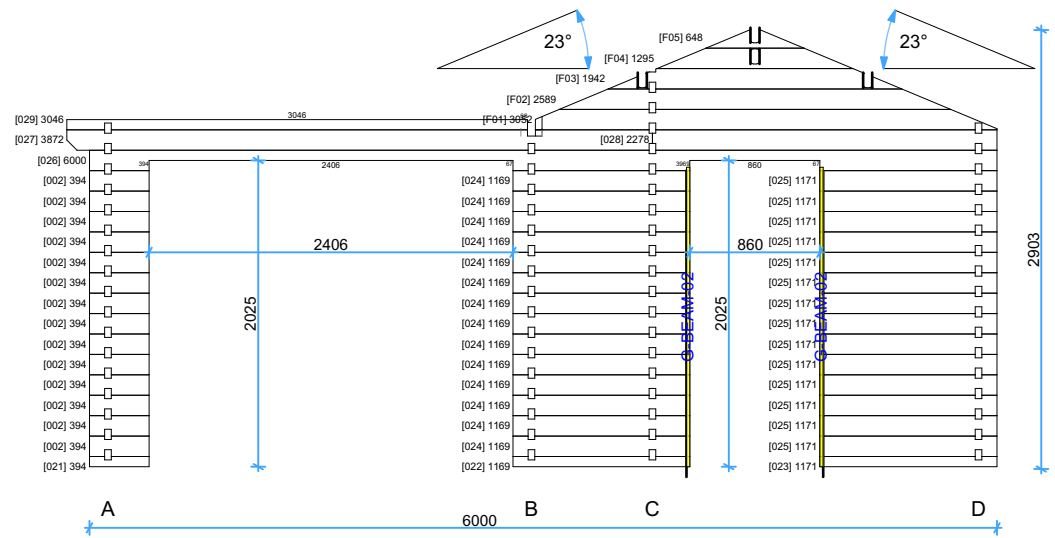

Wall A

1:50

Wall B

1:50

Wall C

1:50

Wall D

1:50

Thickness:	Project name:	Project ID:	Year:	Page:
44	Suzy 3,2x6 v.1 44mm		2024	7

Wall E

1:50

Wall F

1:50

Wall G

1:50

Thickness:	Project name:	Project ID:	Year:	Page:
44	Suzy 3,2x6 v.1 44mm		2024	8

44mm Suzy 3,2x6 v.1 Windows and doors list

Type-quality	Barcode	Wall Thickness	W x H Size	Orientation	Glazing	Quantity	3D Axonometry
Door - Premium	P19885-4	44	850×1980	L	Full wood, no threshold (internal)	1	
Door - Premium	PP198160-3	44	1600×1980	R	100%, double glazed	1	
Door - Premium	PP19885-3	44	850×1980	R	100% glass, double glazed	1	
Window - Premium	PP143130	44	1300×1430		Double glazed	4	
Window - Premium	PP14370	44	700×1430	L	Double glazed	1	
Window - Premium	PP14370	44	700×1430	R	Double glazed	1	