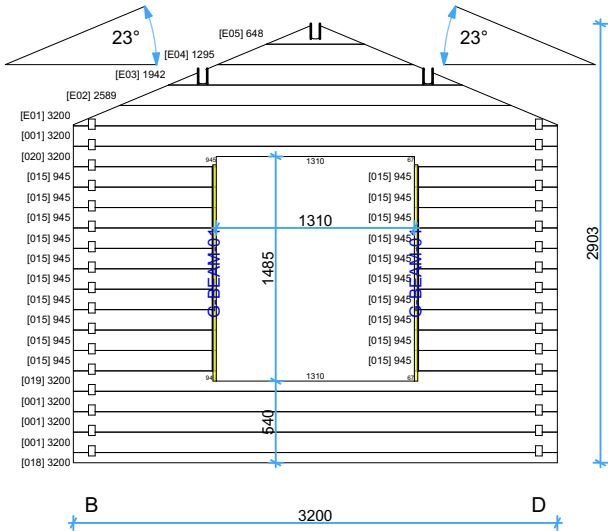

Wall E

1:50

Wall F

1:50

Wall G

1:50

Thickness:	Project name:	Project ID:	Year:	Page:
44	Suzy 3,2x6 v.1 44mm		2024	8