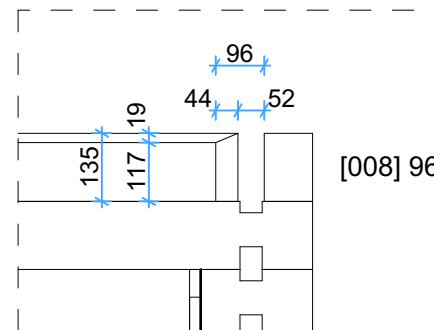

Wall A

1:50

Wall B

1:50

Wall C

1:50

Wall D

1:50

Wall C 1:15

Wall C-1 1:15

Wall B-F 1:15

Wall B 1:15

Wall F 1:15

Wall G 1:15

Wall G1 1:15

Thickness:	Project name:	Project ID:	Year:	Page:
44	Suzy 3,2x6 v.1 44mm		2024	9

44mm Suzy 3,2x6 v.1 Windows and doors list

Type-quality	Barcode	Wall Thickness	W x H Size	Orientation	Glazing	Quantity	3D Axonometry
Door - Premium	P19885-4	44	850×1980	L	Full wood, no threshold (internal)	1	
Door - Premium	PP198160-3	44	1600×1980	R	100%, double glazed	1	
Door - Premium	PP19885-3	44	850×1980	R	100% glass, double glazed	1	
Window - Premium	PP143130	44	1300×1430		Double glazed	4	
Window - Premium	PP14370	44	700×1430	L	Double glazed	1	
Window - Premium	PP14370	44	700×1430	R	Double glazed	1	