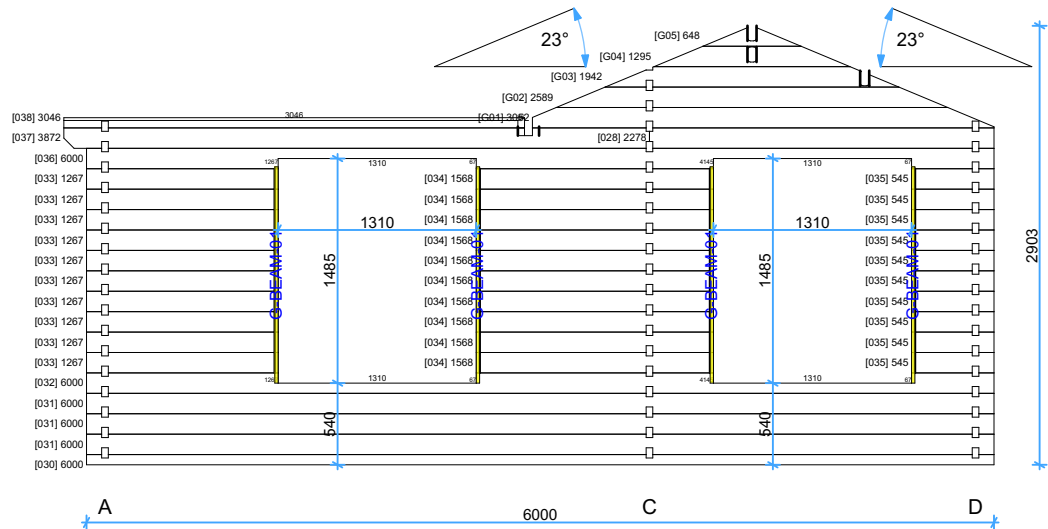

Wall A

1:50

Wall B

1:50

Wall C

1:50

Wall D

1:50

Thickness:	Project name:	Project ID:	Year:	Page:
44	Suzy 3,2x6 v.1 44mm		2024	7

Wall E

1:50

Wall F

1:50

Wall G

1:50

Thickness:	Project name:	Project ID:	Year:	Page:
44	Suzy 3,2x6 v.1 44mm		2024	8

Wall C 1:15

Wall C-1 1:15

Wall B-F 1:15

Wall B 1:15

Wall F 1:15

Wall G 1:15

Wall G1 1:15

Thickness:	Project name:	Project ID:	Year:	Page:
44	Suzy 3,2x6 v.1 44mm		2024	9

44mm Suzy 3,2x6 v.1 Windows and doors list

Type-quality	Barcode	Wall Thickness	W x H Size	Orientation	Glazing	Quantity	3D Axonometry
Door - Premium	P19885-4	44	850×1980	L	Full wood, no threshold (internal)	1	
Door - Premium	PP198160-3	44	1600×1980	R	100%, double glazed	1	
Door - Premium	PP19885-3	44	850×1980	R	100% glass, double glazed	1	
Window - Premium	PP143130	44	1300×1430		Double glazed	4	
Window - Premium	PP14370	44	700×1430	L	Double glazed	1	
Window - Premium	PP14370	44	700×1430	R	Double glazed	1	