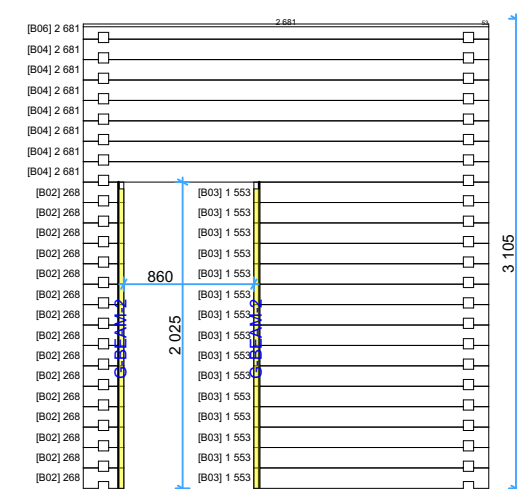

**68 Sevilla 7,8x13,74**

# Wall A

1:50

Wall A 1:50

Wall B 1:50

Wall C 1:50

Wall C 1:50

Thickness:	Project name:	Project ID:	Year:	Page:
68	Sevilla 7,8x13,74		2023	7

# Wall O

1:50

Thickness:	Project name:	Project ID:	Year:	Page:
68	Sevilla 7,8x13,74		2023	11

**68mm Sevilla 7,8x13,74 Windows and doors list**

Type-quality	Barcode	Wall Thickness	W x H Size	Orientation	Glazing	Quantity	3D Axonometry	Shutters
Door - Premium	P19885-1	68	850×1 980	R	Full wood	1		-----
Door - Premium	P19885-4	68	850×1 980	L	Full wood, no threshold (internal)	3		-----
Door - Premium	P19885-4	68	850×1 980	R	Full wood, no threshold (internal)	3		-----
Window - Premium	<Undefined>	68	1 300×920		Double glazed, +shutter kit	8		8 Kit
Window - Premium	<Undefined>	68	700×920	L	Double glazed, +shutter kit	2		2 Kit