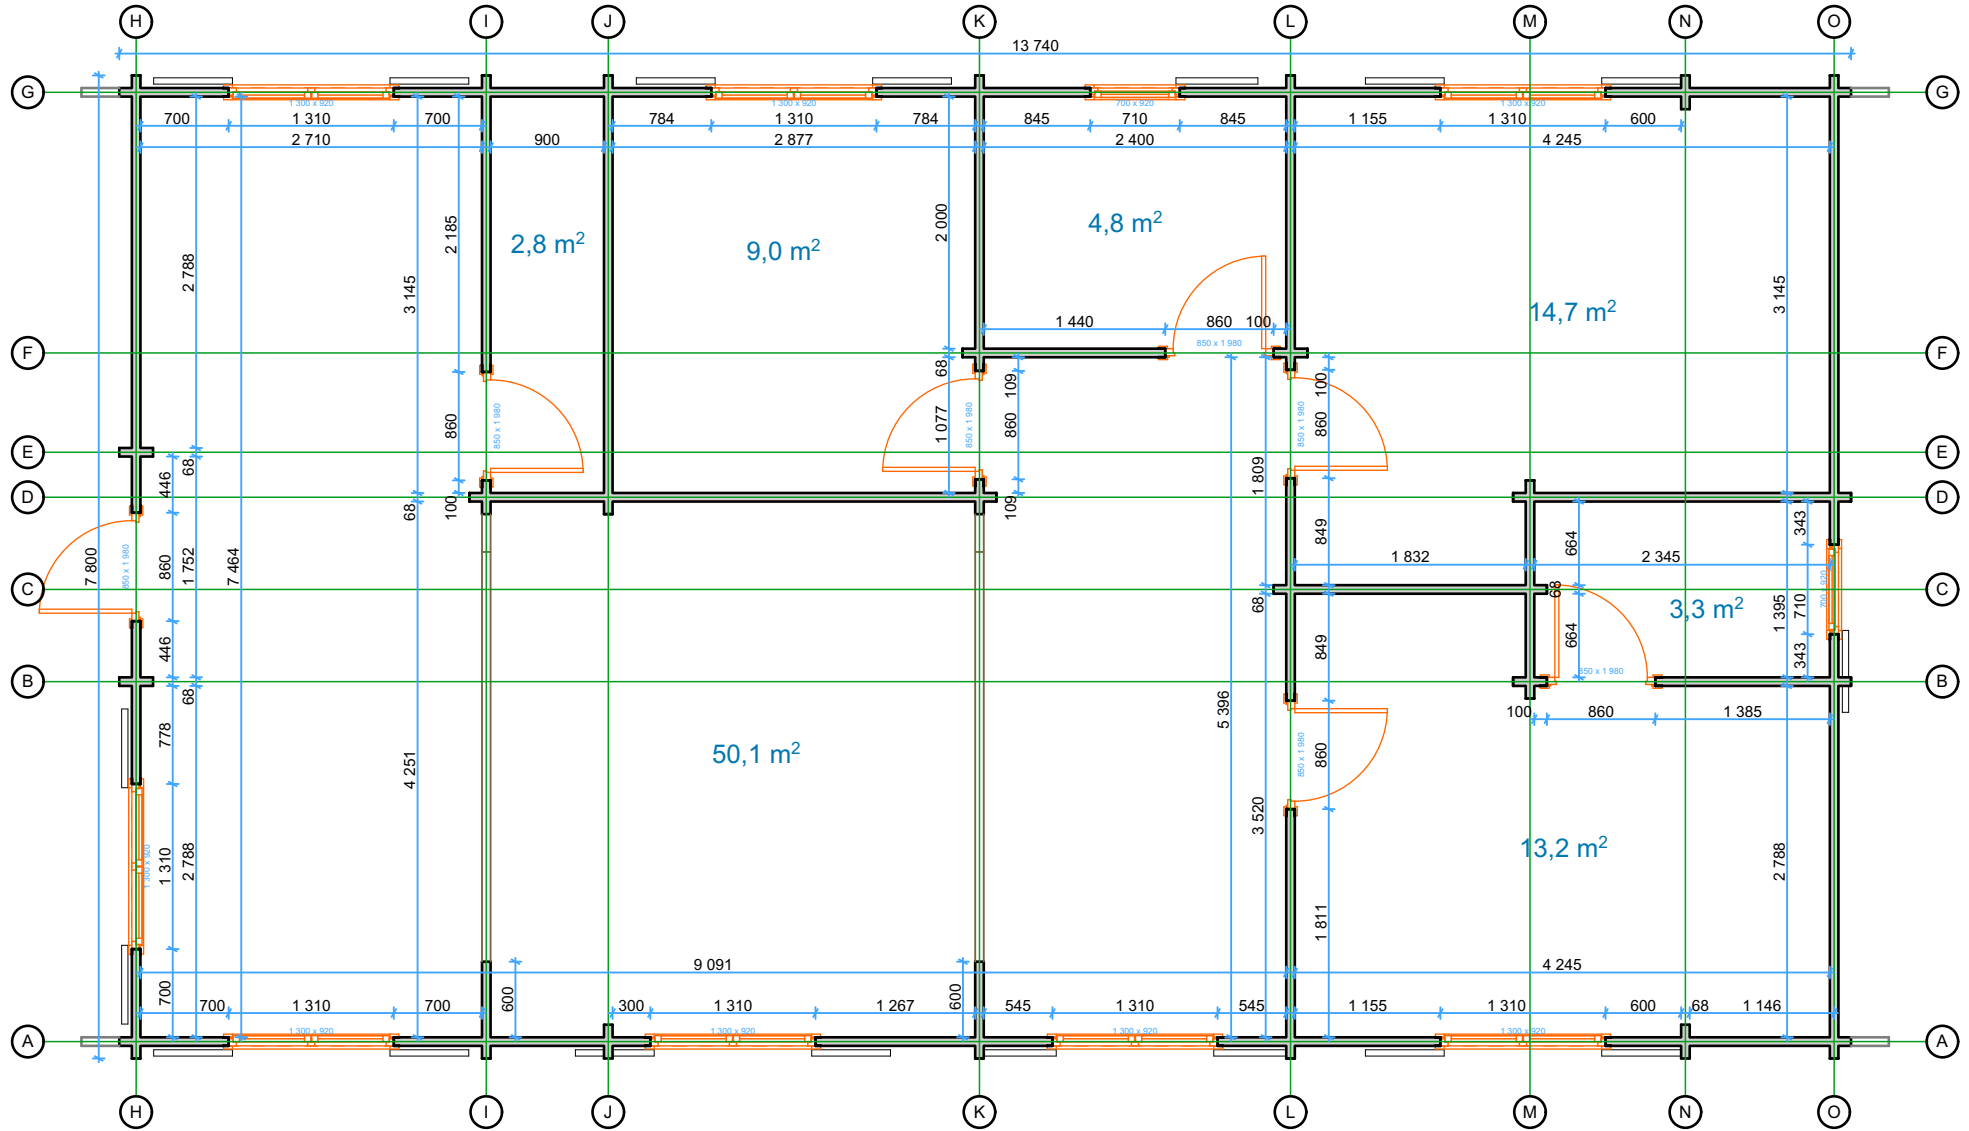

**68 Sevilla 7,8x13,74**

# Ground Floor plan

1:60

Thickness:	Project name:	Project ID:	Year:	Page:
68	Sevilla 7,8x13,74		2023	3

# Walls and purlins positions

Thickness:	Project name:	Project ID:	Year:	Page:
68	Sevilla 7,8x13,74		2023	6

## Wall H

1:50

Thickness:	Project name:	Project ID:	Year:	Page:
68	Sevilla 7,8x13,74		2023	9