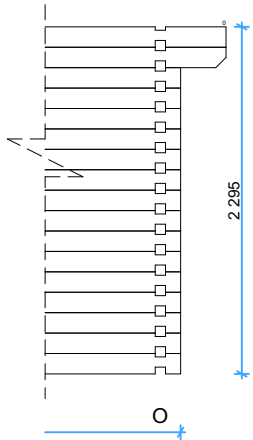

Wall G

1:50

Wall G 1:50

Wall H

1:50

Thickness:	Project name:	Project ID:	Year:	Page:
68	Sevilla 7,8x13,74		2023	9