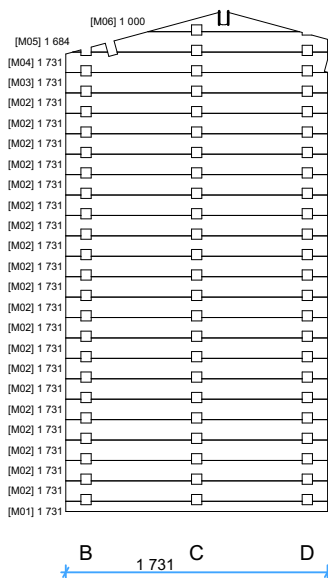

**68 Sevilla 7,8x13,74**

# Wall K

1:50

Thickness:	Project name:	Project ID:	Year:	Page:
68	Sevilla 7,8x13,74		2023	10

# Wall L

1:50

# Wall O

1:50

Thickness:	Project name:	Project ID:	Year:	Page:
68	Sevilla 7,8x13,74		2023	11

**68mm Sevilla 7,8x13,74 Windows and doors list**

Type-quality	Barcode	Wall Thickness	W x H Size	Orientation	Glazing	Quantity	3D Axonometry	Shutters
Door - Premium	P19885-1	68	850×1 980	R	Full wood	1		-----
Door - Premium	P19885-4	68	850×1 980	L	Full wood, no threshold (internal)	3		-----
Door - Premium	P19885-4	68	850×1 980	R	Full wood, no threshold (internal)	3		-----
Window - Premium	<Undefined>	68	1 300×920		Double glazed, +shutter kit	8		8 Kit
Window - Premium	<Undefined>	68	700×920	L	Double glazed, +shutter kit	2		2 Kit