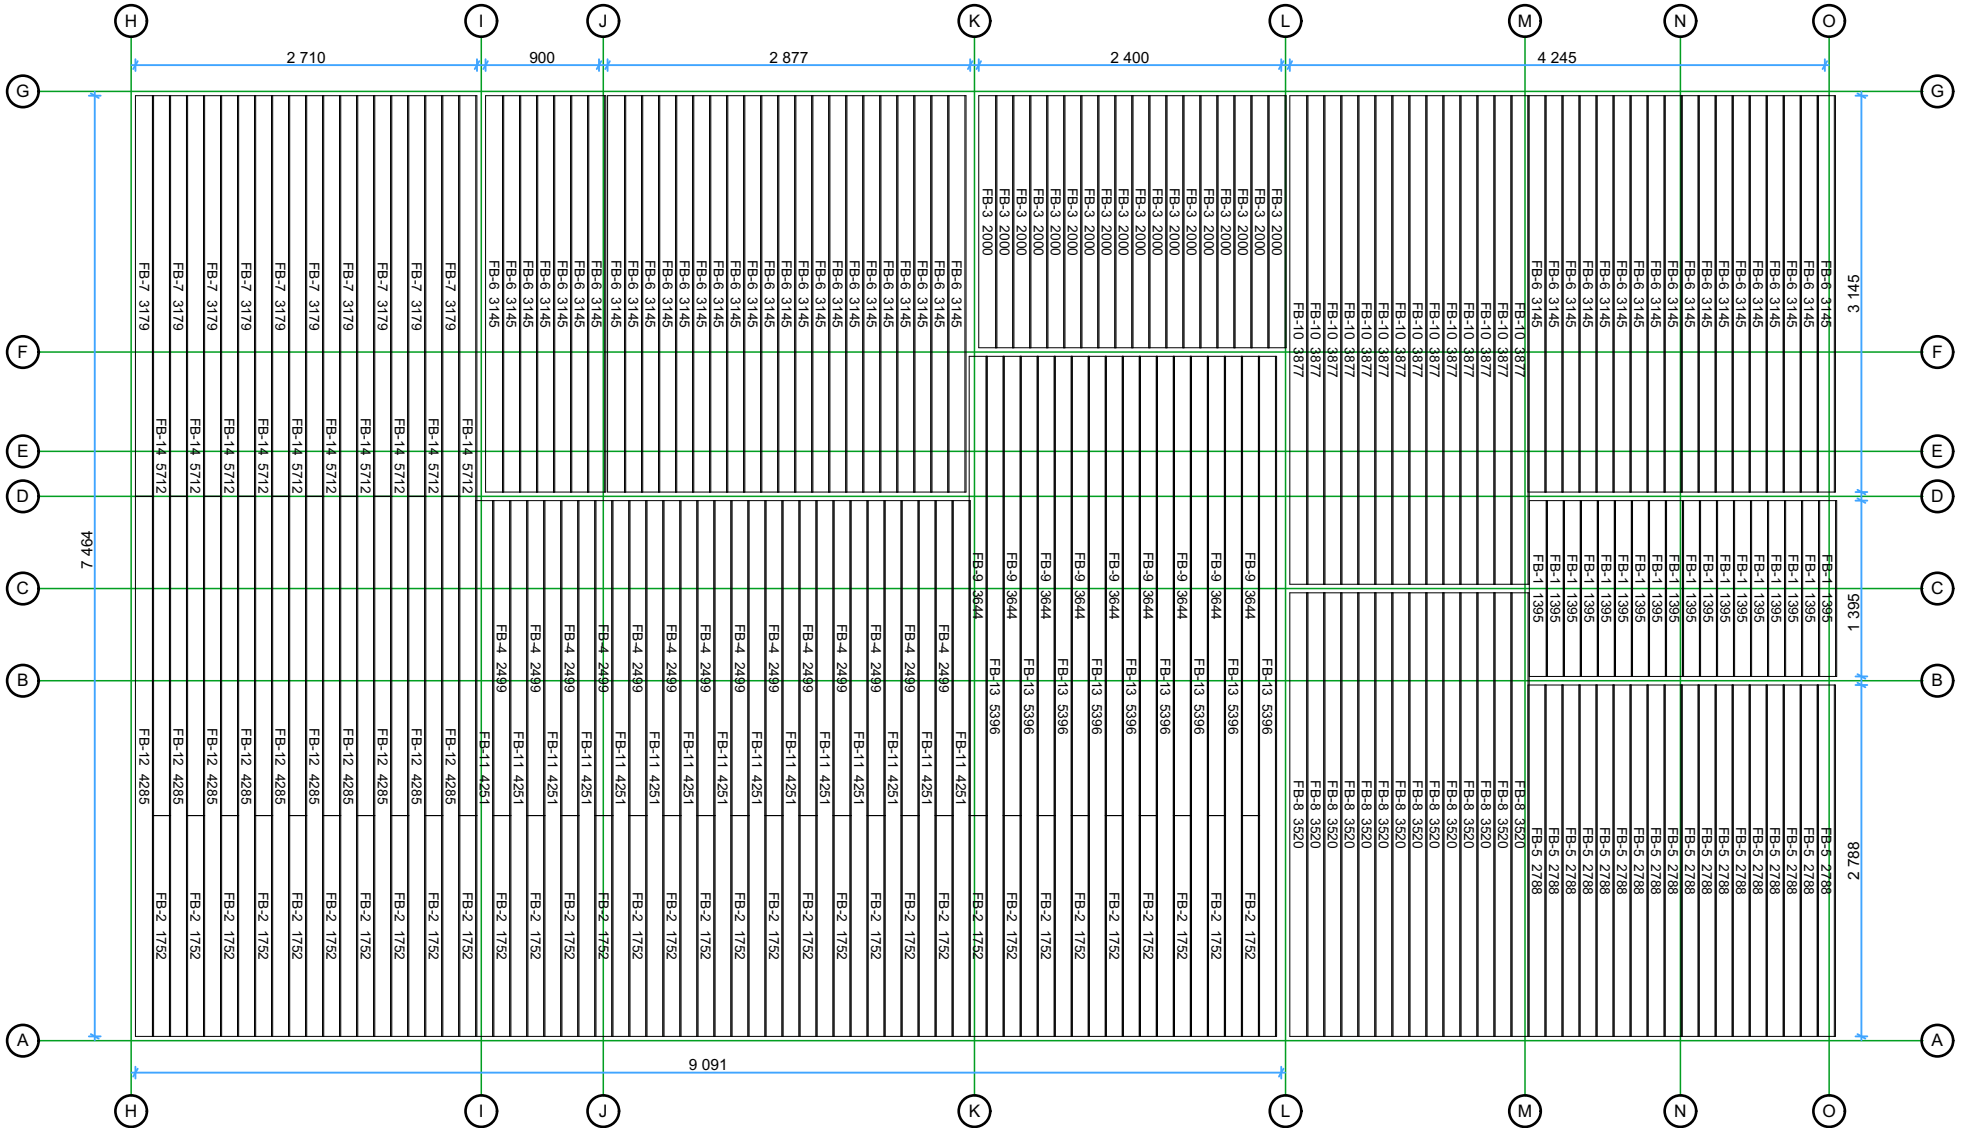

Floor boards

1:60

Thickness:	Project name:	Project ID:	Year:	Page:
68	Sevilla 7,8x13,74		2023	4