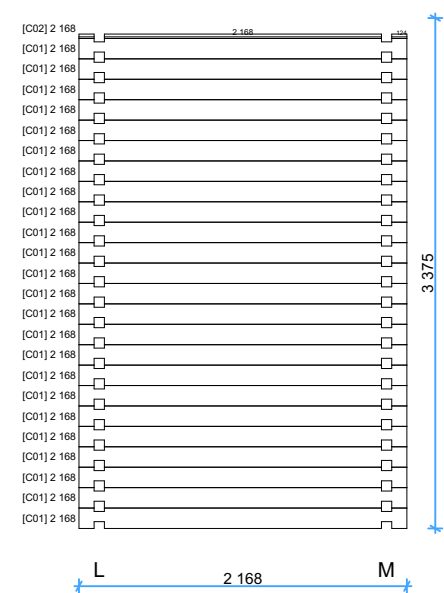

# Wall A

1:50

Wall A 1:50

Wall B 1:50

Wall C 1:50

Wall C 1:50

Thickness:	Project name:	Project ID:	Year:	Page:
68	Sevilla 7,8x13,74		2023	7