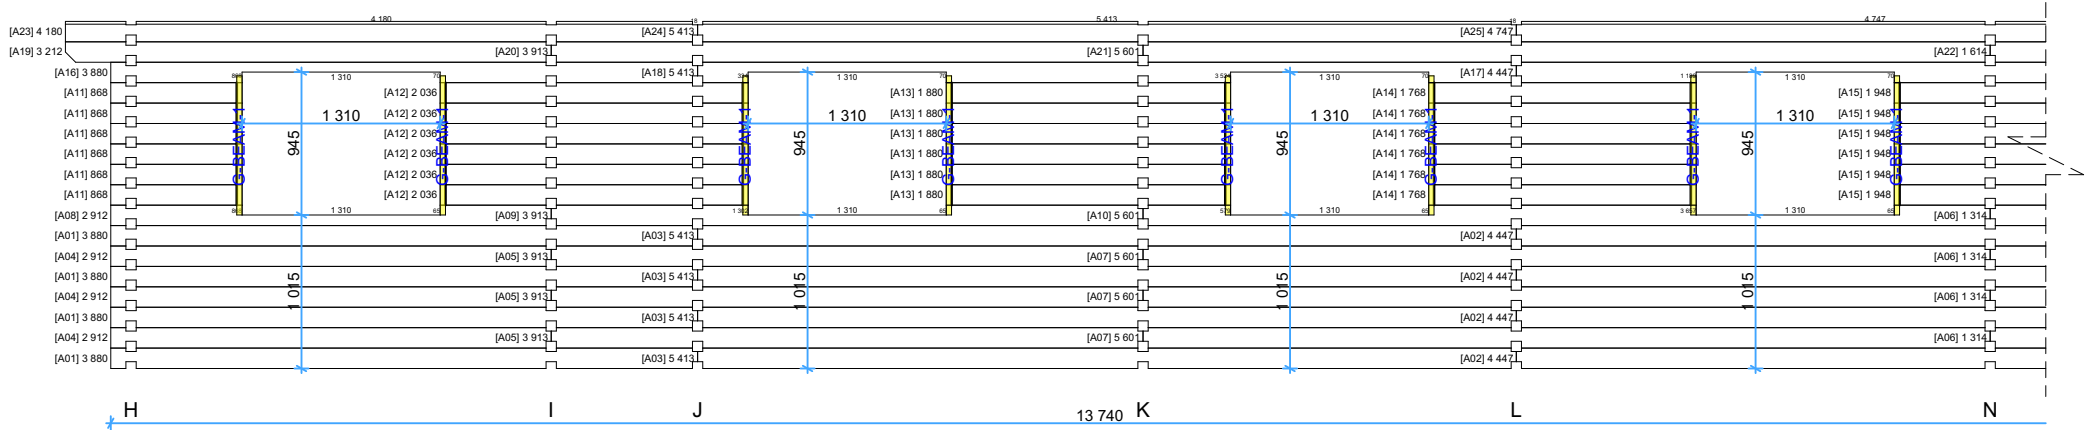

Wall A

1:50

Thickness:	Project name:	Project ID:	Year:	Page:
68	Sevilla 7,8x13,74		2023	7