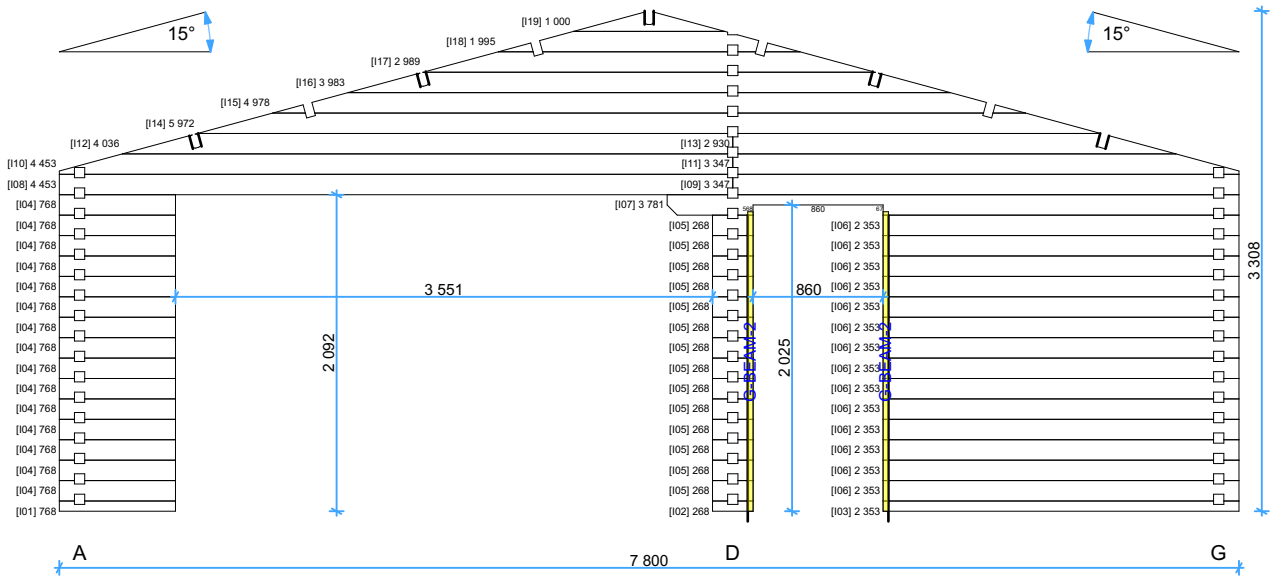

Wall I

1:50

Wall J

1:50

Wall K

1:50

Thickness:	Project name:	Project ID:	Year:	Page:
68	Sevilla 7,8x13,74		2023	10