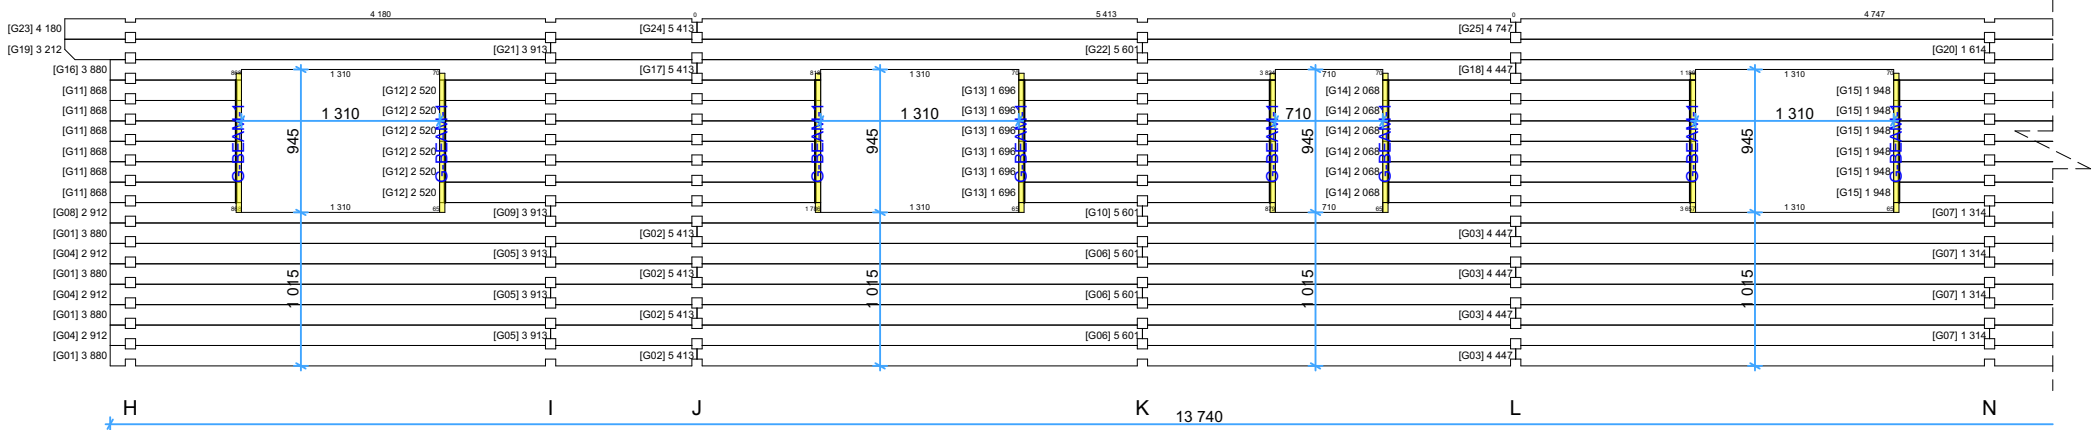

Wall G

1:50

Wall G 1:50

Wall H

1:50

Thickness:	Project name:	Project ID:	Year:	Page:
68	Sevilla 7,8x13,74		2023	9