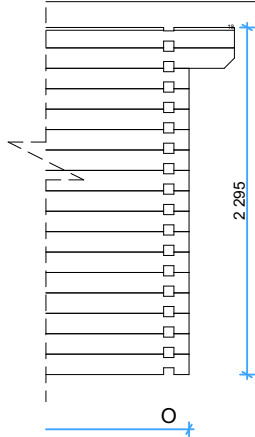

Wall A

1:50

Wall A 1:50

Thickness:	Project name:	Project ID:	Year:	Page:
68	Sevilla 7,8x13,74		2023	7