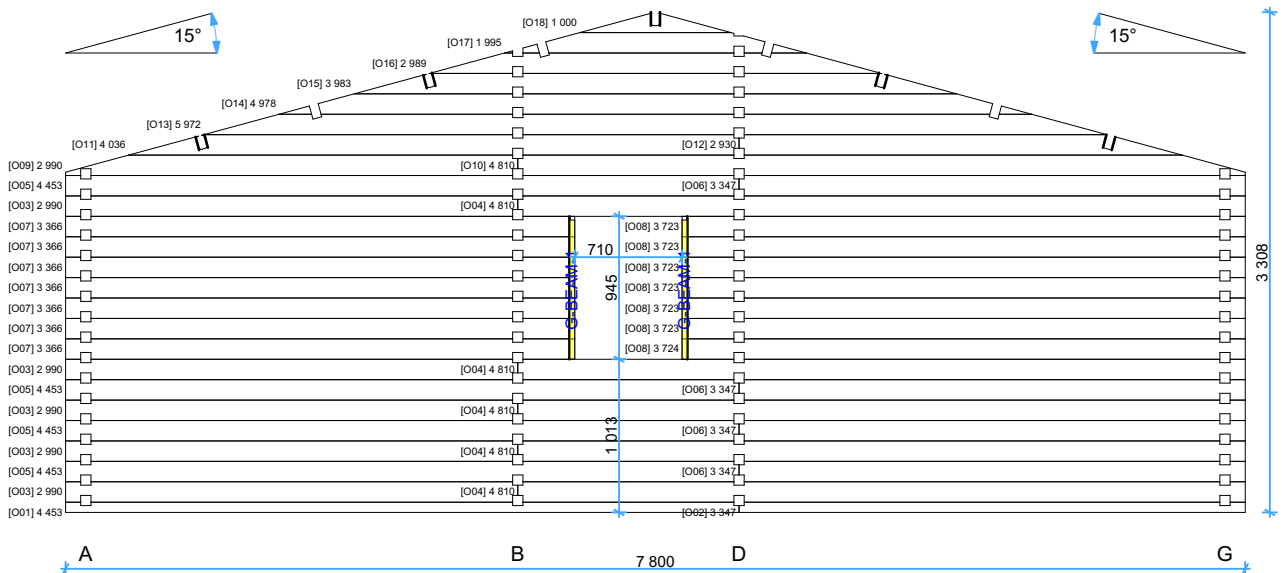

# Wall M

1:50

# Wall O

1:50

Thickness:	Project name:	Project ID:	Year:	Page:
68	Sevilla 7,8x13,74		2023	11

**68mm Sevilla 7,8x13,74 Windows and doors list**

Type-quality	Barcode	Wall Thickness	W x H Size	Orientation	Glazing	Quantity	3D Axonometry	Shutters
Door - Premium	P19885-1	68	850×1 980	R	Full wood	1		-----
Door - Premium	P19885-4	68	850×1 980	L	Full wood, no threshold (internal)	3		-----
Door - Premium	P19885-4	68	850×1 980	R	Full wood, no threshold (internal)	3		-----
Window - Premium	<Undefined>	68	1 300×920		Double glazed, +shutter kit	8		8 Kit
Window - Premium	<Undefined>	68	700×920	L	Double glazed, +shutter kit	2		2 Kit