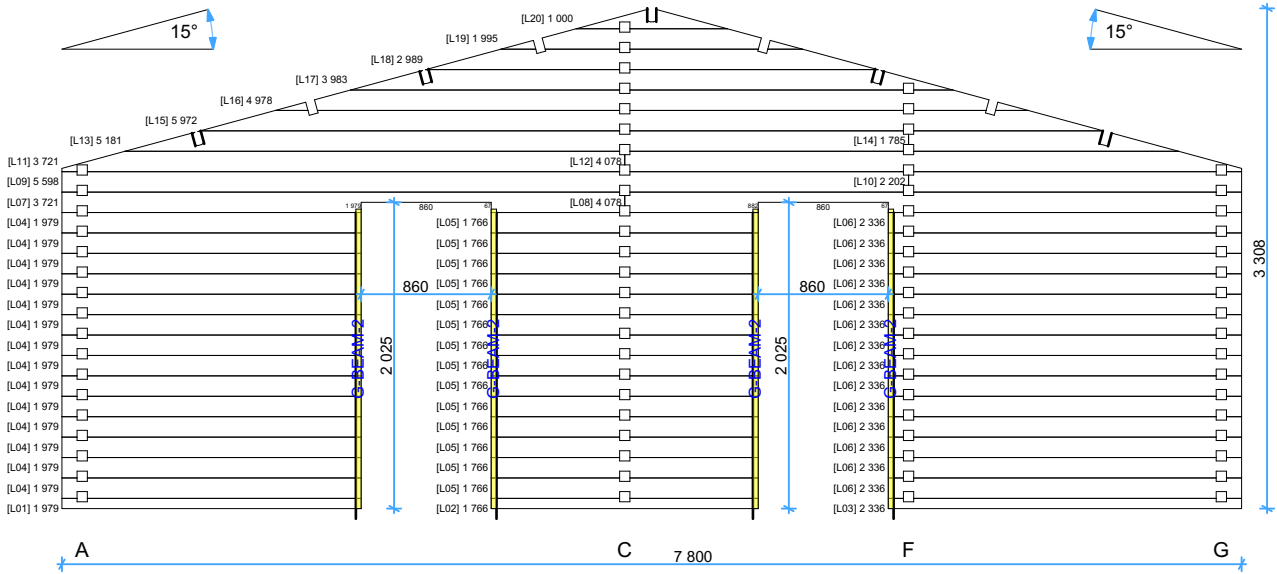

# Wall K

1:50

Thickness:	Project name:	Project ID:	Year:	Page:
68	Sevilla 7,8x13,74		2023	10

# Wall L

1:50