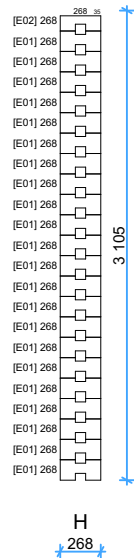

Wall D

1:50

Wall E 1:50

Wall F 1:50

Thickness:	Project name:	Project ID:	Year:	Page:
68	Sevilla 7,8x13,74		2023	8