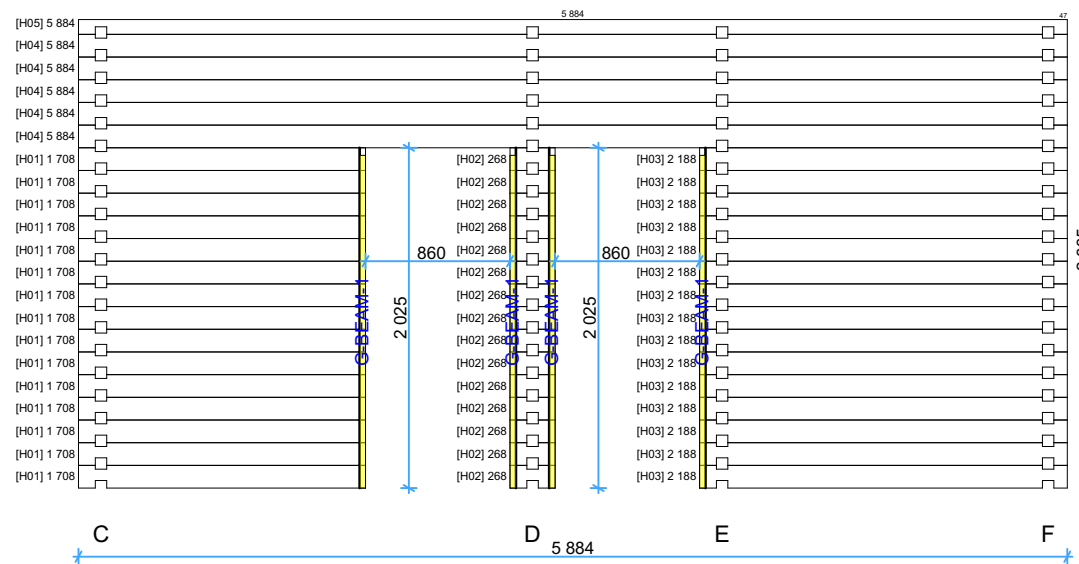

Wall H

1:45

Thickness:	Project name:	Project ID:	Year:	Page:
68	Orchideja 6x11,5		2023	9