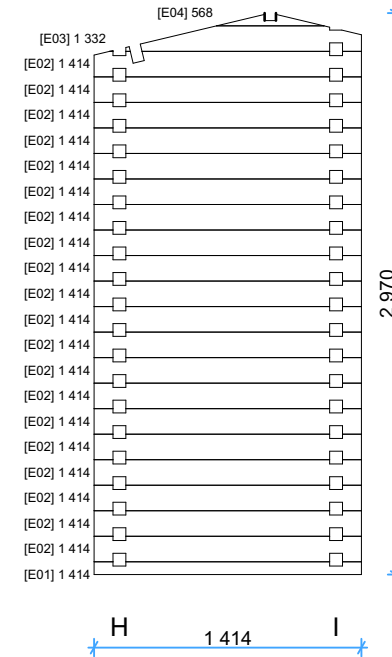

Thickness:	Project name:	Project ID:	Year:	Page:
68	Orchideja 6x11,5		2023	7

Wall D

1:45

Wall F

1:45

Wall E

1:40

Thickness:	Project name:	Project ID:	Year:	Page:
68	Orchidėja 6x11,5		2023	8

Wall G

1:45

Wall H

1:45

Thickness:	Project name:	Project ID:	Year:	Page:
68	Orchideja 6x11,5		2023	9

Wall I

1:45

Wall J

1:45

Thickness:	Project name:	Project ID:	Year:	Page:
68	Orchidéja 6x11,5		2023	10

68mm Orchidėja 6x11,5 Windows and doors list

Type-quality	Barcode	Wall Thickness	W x H Size	Orientation	Glazing	Quantity	3D Axonometry
Door - Premium	P198300-3	68	3 000×1 980	R	100%, double glazed	1	
Door - Premium	P19885-4	68	850×1 980	L	Full wood, no threshold (internal)	3	
Door - Premium	P19885-4	68	850×1 980	R	Full wood, no threshold (internal)	1	
Door - Premium	PP198160-3	68	1 600×1 980	R	100%, double glazed	2	
Window - Premium	PP198150	68	1 500×1 980		Double glazed	2	

68mm Orchidėja 6x11,5 Windows and doors list

Type-quality	Barcode	Wall Thickness	W x H Size	Orientation	Glazing	Quantity	3D Axonometry
Window - Premium	PP5250	68	500×520	L	Double glazed	1	
Window - Premium	PP5250	68	500×520	R	Double glazed	3	
Window - Premium	PP92130	68	1 300×920		Double glazed	2	
Window - Premium	PP9270	68	700×920	R	Double glazed	1	