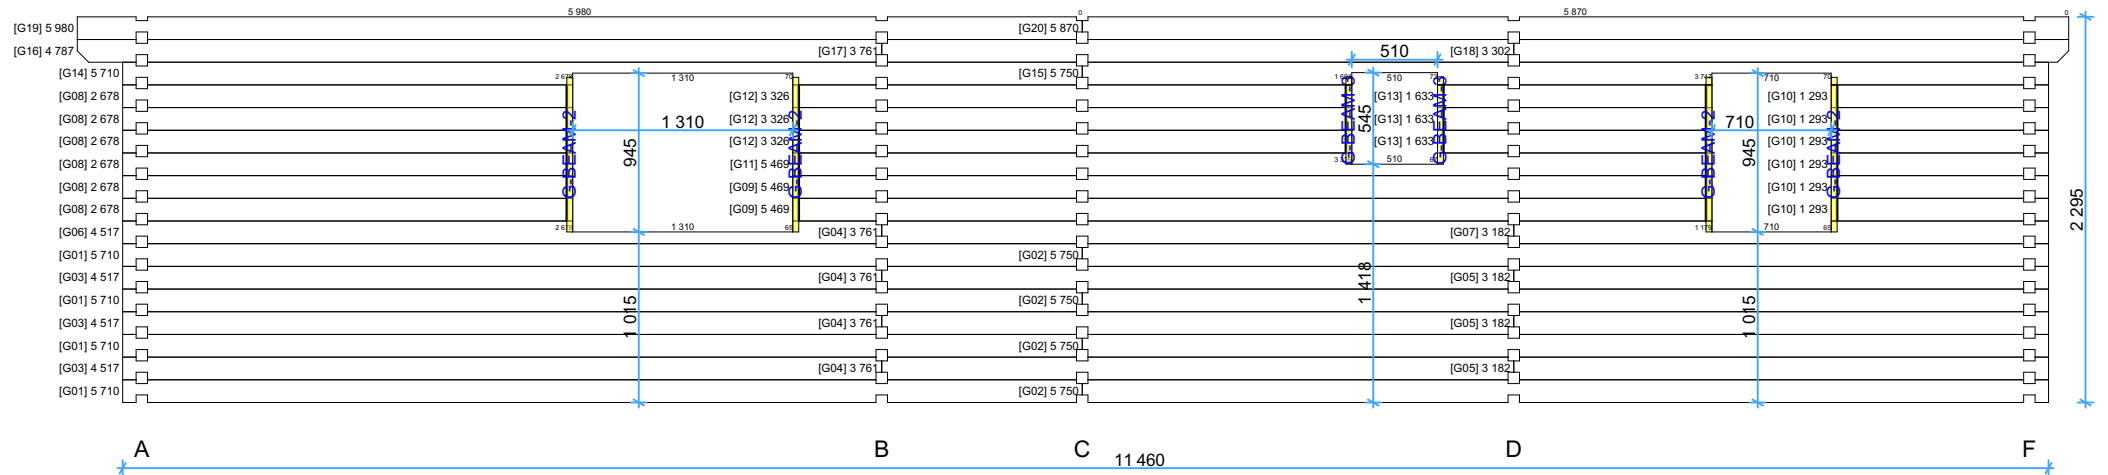

Wall G

1:45

Wall H

1:45

Thickness:	Project name:	Project ID:	Year:	Page:
68	Orchideja 6x11,5		2023	9