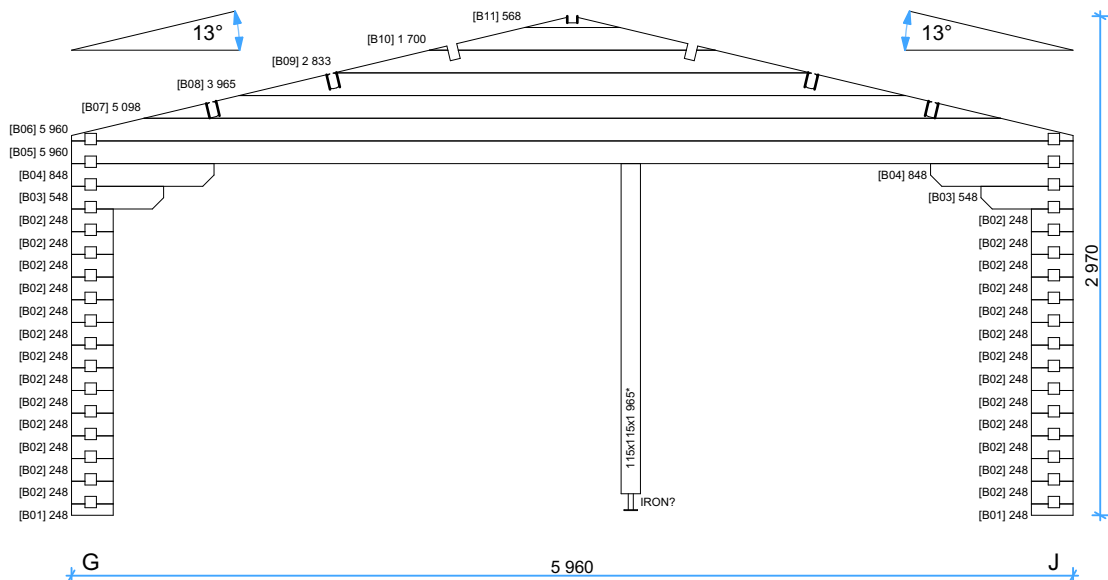

Walls and purlins positions

Thickness:	Project name:	Project ID:	Year:	Page:
68	Orchidėja 6x11,5		2023	6

Wall A

1:45

Wall B

1:45

Wall C

1:45

Thickness:	Project name:	Project ID:	Year:	Page:
68	Orchideja 6x11,5		2023	7

Wall D

1:45

Wall F

1:45

Wall E

1:40

Thickness:	Project name:	Project ID:	Year:	Page:
68	Orchidėja 6x11,5		2023	8

1:45

Thickness:	Project name:	Project ID:	Year:	Page:
68	Orchidéja 6x11,5		2023	10

68mm Orchidėja 6x11,5 Windows and doors list

Type-quality	Barcode	Wall Thickness	W x H Size	Orientation	Glazing	Quantity	3D Axonometry
Door - Premium	P198300-3	68	3 000×1 980	R	100%, double glazed	1	
Door - Premium	P19885-4	68	850×1 980	L	Full wood, no threshold (internal)	3	
Door - Premium	P19885-4	68	850×1 980	R	Full wood, no threshold (internal)	1	
Door - Premium	PP198160-3	68	1 600×1 980	R	100%, double glazed	2	
Window - Premium	PP198150	68	1 500×1 980		Double glazed	2	

68mm Orchidėja 6x11,5 Windows and doors list

Type-quality	Barcode	Wall Thickness	W x H Size	Orientation	Glazing	Quantity	3D Axonometry
Window - Premium	PP5250	68	500×520	L	Double glazed	1	
Window - Premium	PP5250	68	500×520	R	Double glazed	3	
Window - Premium	PP92130	68	1 300×920		Double glazed	2	
Window - Premium	PP9270	68	700×920	R	Double glazed	1	