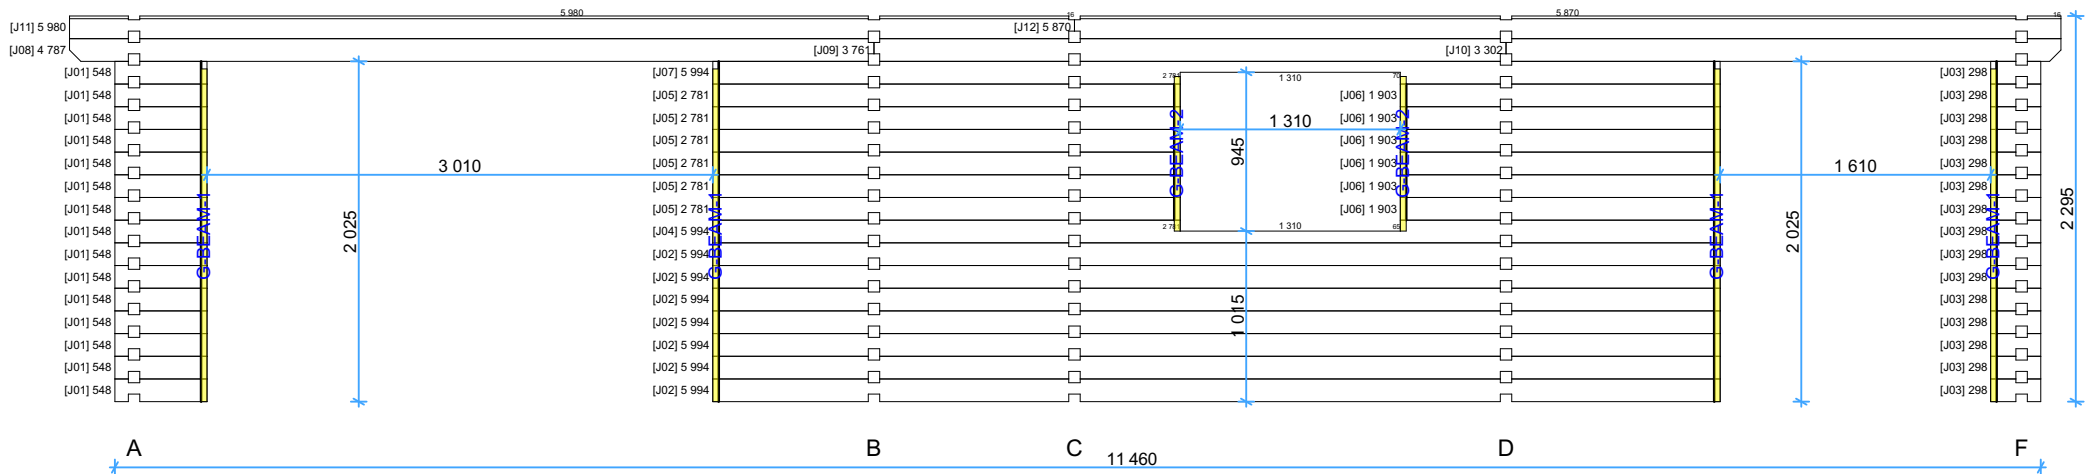

Wall G

1:45

Wall H

1:45

Thickness:	Project name:	Project ID:	Year:	Page:
68	Orchideja 6x11,5		2023	9

Wall I

1:45

Wall J

1:45

Thickness:	Project name:	Project ID:	Year:	Page:
68	Orchidéja 6x11,5		2023	10

68mm Orchidėja 6x11,5 Windows and doors list

Type-quality	Barcode	Wall Thickness	W x H Size	Orientation	Glazing	Quantity	3D Axonometry
Door - Premium	P198300-3	68	3 000×1 980	R	100%, double glazed	1	
Door - Premium	P19885-4	68	850×1 980	L	Full wood, no threshold (internal)	3	
Door - Premium	P19885-4	68	850×1 980	R	Full wood, no threshold (internal)	1	
Door - Premium	PP198160-3	68	1 600×1 980	R	100%, double glazed	2	
Window - Premium	PP198150	68	1 500×1 980		Double glazed	2	

68mm Orchidėja 6x11,5 Windows and doors list

Type-quality	Barcode	Wall Thickness	W x H Size	Orientation	Glazing	Quantity	3D Axonometry
Window - Premium	PP5250	68	500×520	L	Double glazed	1	
Window - Premium	PP5250	68	500×520	R	Double glazed	3	
Window - Premium	PP92130	68	1 300×920		Double glazed	2	
Window - Premium	PP9270	68	700×920	R	Double glazed	1	