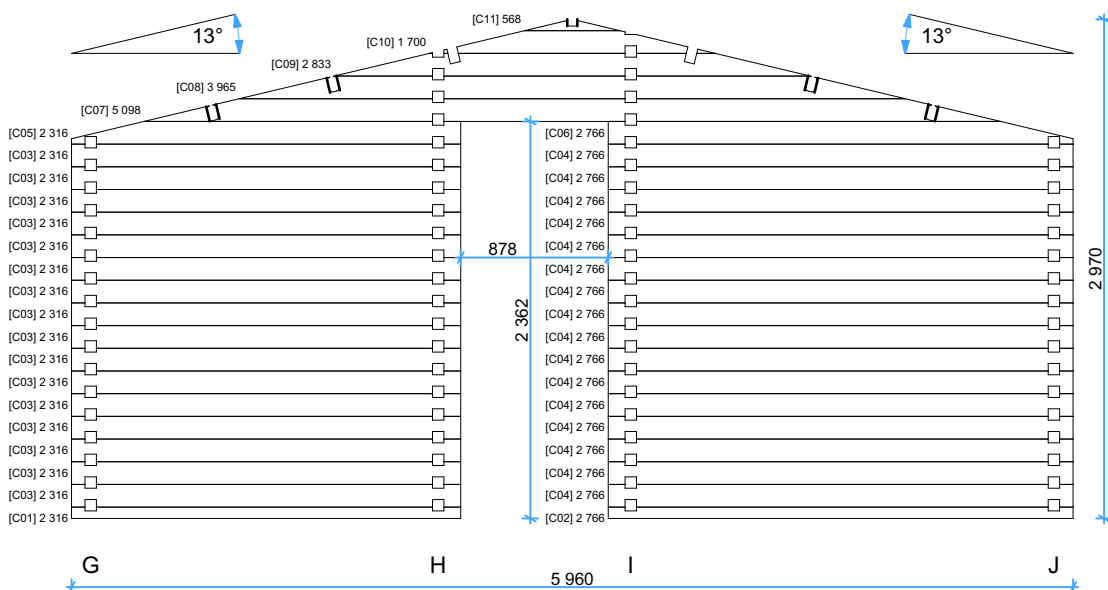

Walls and purlins positions

Thickness:	Project name:	Project ID:	Year:	Page:
68	Orchidėja 6x11,5		2023	6

Wall A

1:45

Wall B

1:45

Wall C

1:45

Thickness:	Project name:	Project ID:	Year:	Page:
68	Orchideja 6x11,5		2023	7

Wall D

1:45

Wall F

1:45

Wall E

1:40

Thickness:	Project name:	Project ID:	Year:	Page:
68	Orchidėja 6x11,5		2023	8

1:45

Thickness:	Project name:	Project ID:	Year:	Page:
68	Orchidéja 6x11,5		2023	10

68mm Orchidėja 6x11,5 Windows and doors list

Type-quality	Barcode	Wall Thickness	W x H Size	Orientation	Glazing	Quantity	3D Axonometry
Door - Premium	P198300-3	68	3 000×1 980	R	100%, double glazed	1	
Door - Premium	P19885-4	68	850×1 980	L	Full wood, no threshold (internal)	3	
Door - Premium	P19885-4	68	850×1 980	R	Full wood, no threshold (internal)	1	
Door - Premium	PP198160-3	68	1 600×1 980	R	100%, double glazed	2	
Window - Premium	PP198150	68	1 500×1 980		Double glazed	2	

68mm Orchidėja 6x11,5 Windows and doors list

Type-quality	Barcode	Wall Thickness	W x H Size	Orientation	Glazing	Quantity	3D Axonometry
Window - Premium	PP5250	68	500×520	L	Double glazed	1	
Window - Premium	PP5250	68	500×520	R	Double glazed	3	
Window - Premium	PP92130	68	1 300×920		Double glazed	2	
Window - Premium	PP9270	68	700×920	R	Double glazed	1	