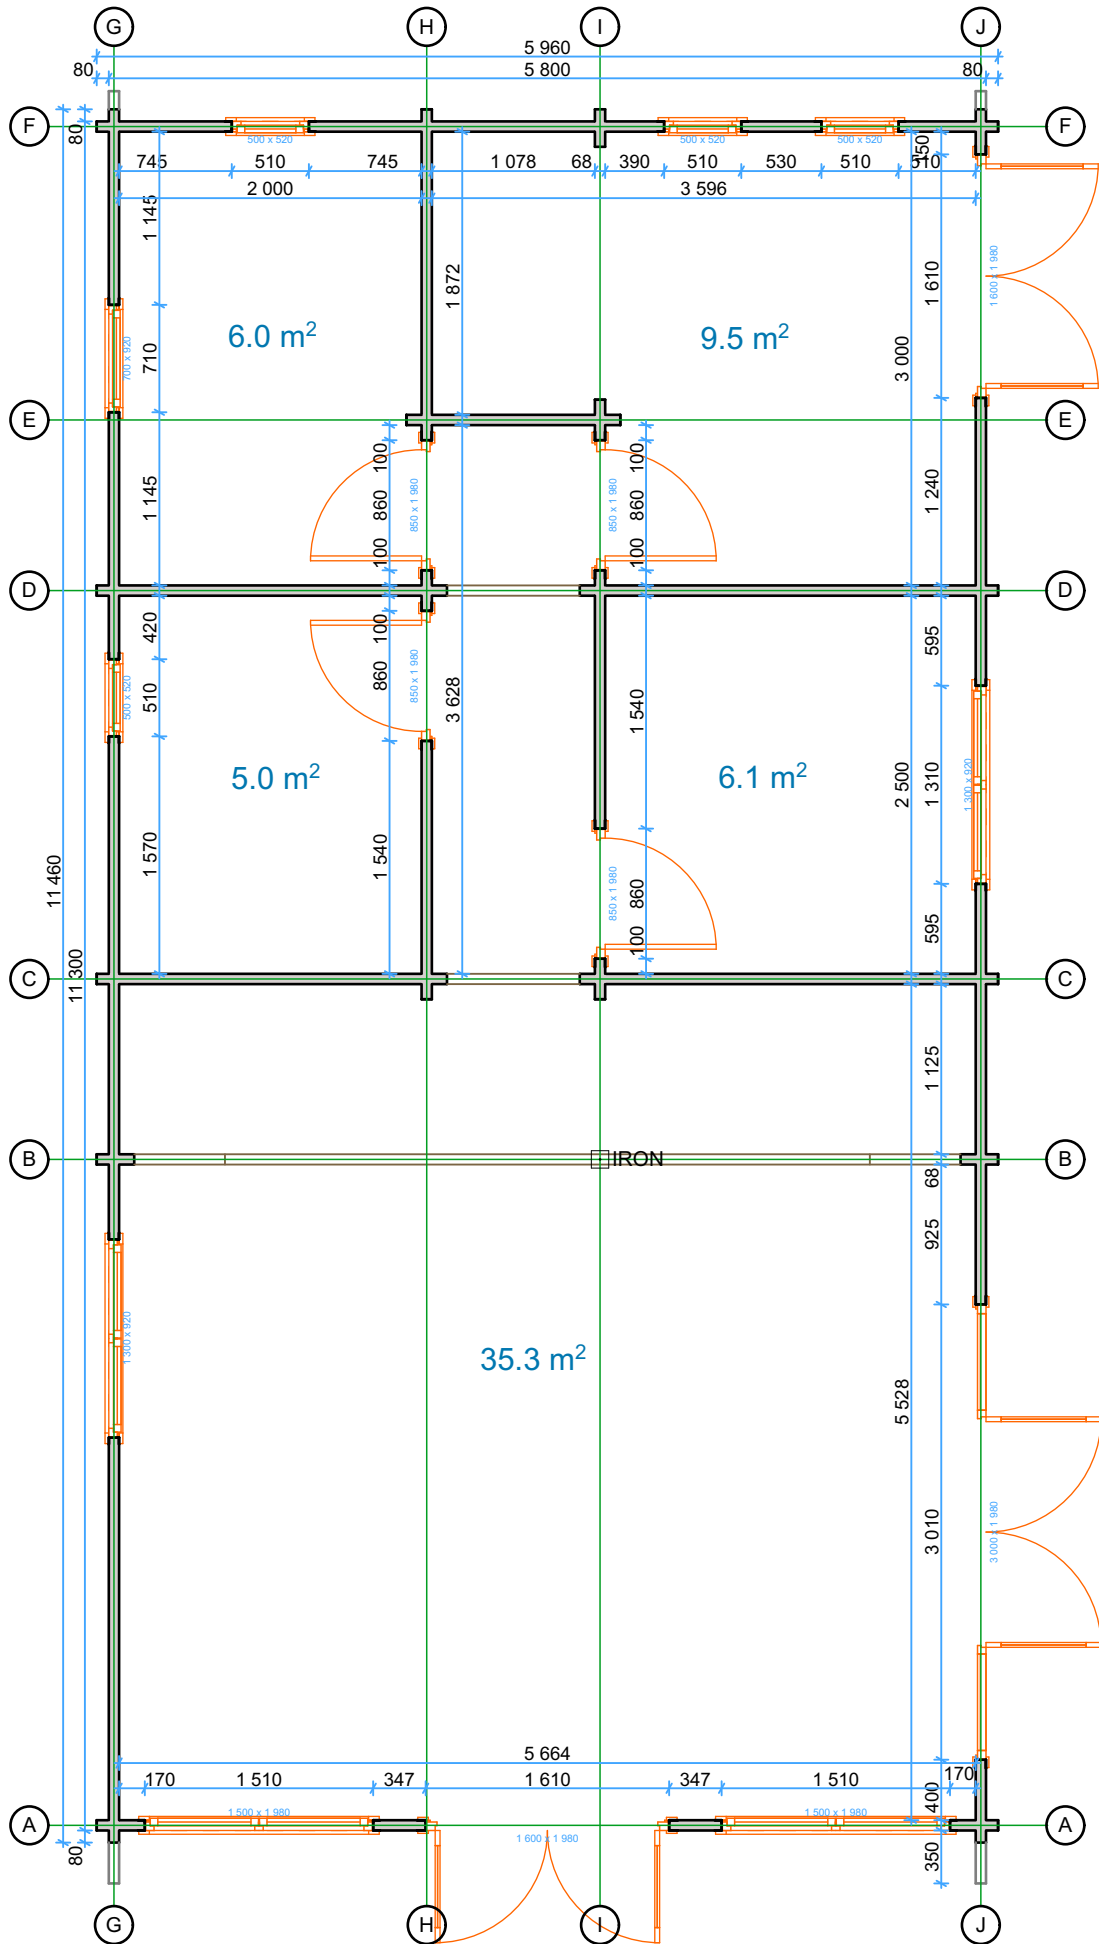

Thickness:	Project name:	Project ID:	Year:	Page:
68	Orchideja 6x11,5		2023	3