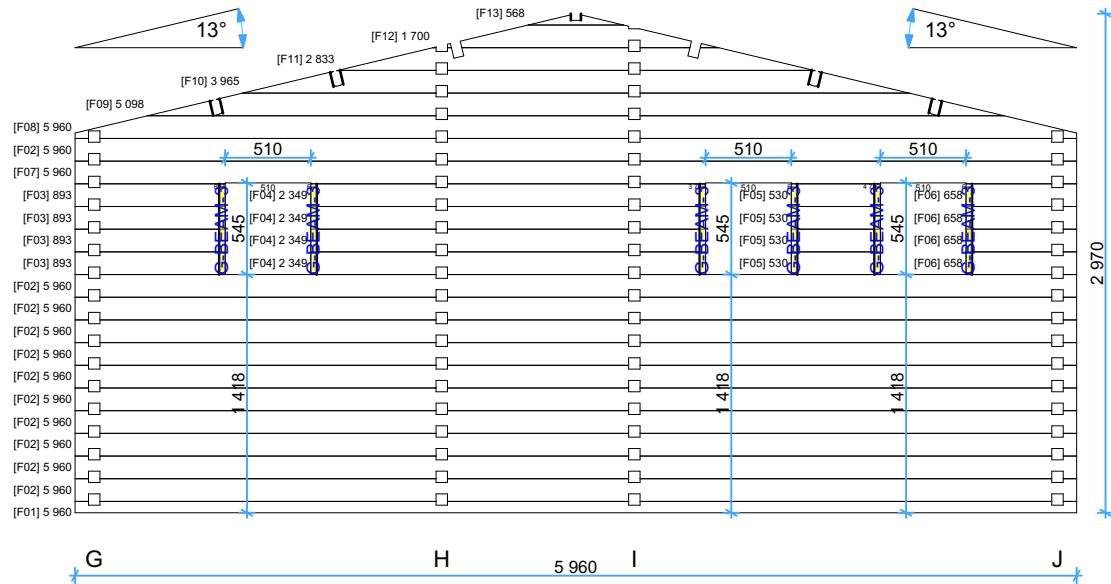

Thickness:	Project name:	Project ID:	Year:	Page:
68	Orchideja 6x11,5		2023	7

Wall D

1:45

Wall F

1:45

Wall E

1:40

Thickness:	Project name:	Project ID:	Year:	Page:
68	Orchidėja 6x11,5		2023	8

Wall G

1:45

Wall H

1:45

Thickness:	Project name:	Project ID:	Year:	Page:
68	Orchideja 6x11,5		2023	9

Wall I

1:45

Wall J

1:45

Thickness:	Project name:	Project ID:	Year:	Page:
68	Orchidéja 6x11,5		2023	10

68mm Orchidėja 6x11,5 Windows and doors list

Type-quality	Barcode	Wall Thickness	W x H Size	Orientation	Glazing	Quantity	3D Axonometry
Door - Premium	P198300-3	68	3 000×1 980	R	100%, double glazed	1	
Door - Premium	P19885-4	68	850×1 980	L	Full wood, no threshold (internal)	3	
Door - Premium	P19885-4	68	850×1 980	R	Full wood, no threshold (internal)	1	
Door - Premium	PP198160-3	68	1 600×1 980	R	100%, double glazed	2	
Window - Premium	PP198150	68	1 500×1 980		Double glazed	2	

68mm Orchidėja 6x11,5 Windows and doors list

Type-quality	Barcode	Wall Thickness	W x H Size	Orientation	Glazing	Quantity	3D Axonometry
Window - Premium	PP5250	68	500×520	L	Double glazed	1	
Window - Premium	PP5250	68	500×520	R	Double glazed	3	
Window - Premium	PP92130	68	1 300×920		Double glazed	2	
Window - Premium	PP9270	68	700×920	R	Double glazed	1	