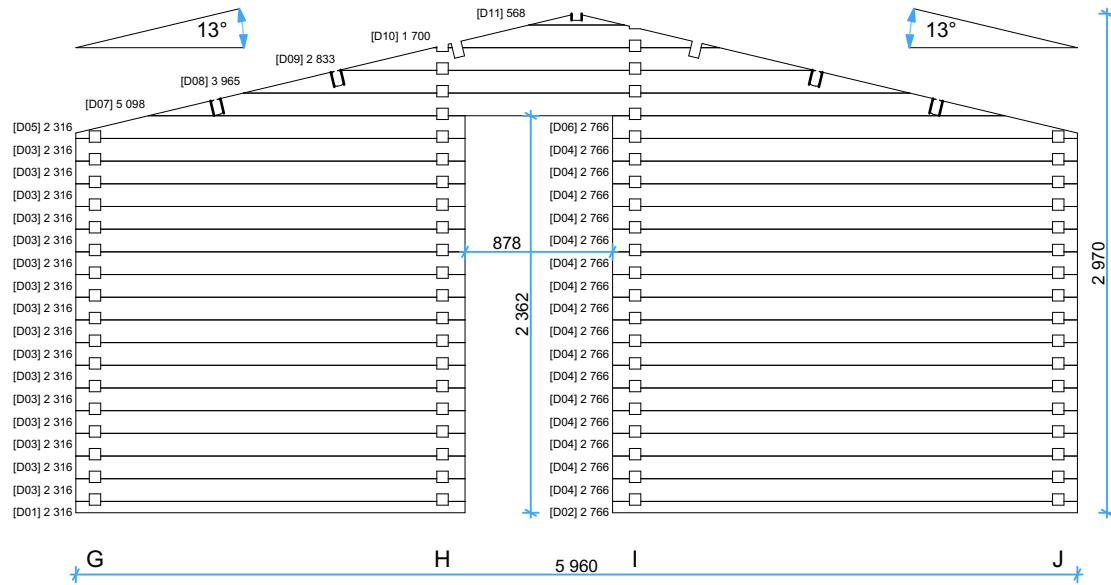

Walls and purlins positions

Thickness:	Project name:	Project ID:	Year:	Page:
68	Orchidėja 6x11,5		2023	6

Wall A

1:45

Wall B

1:45

Wall C

1:45

Thickness:	Project name:	Project ID:	Year:	Page:
68	Orchideja 6x11,5		2023	7

Wall D

1:45

Wall F

1:45

Wall E

1:40

Thickness:	Project name:	Project ID:	Year:	Page:
68	Orchidėja 6x11,5		2023	8

1:45

Thickness:	Project name:	Project ID:	Year:	Page:
68	Orchidéja 6x11,5		2023	10

68mm Orchidėja 6x11,5 Windows and doors list

Type-quality	Barcode	Wall Thickness	W x H Size	Orientation	Glazing	Quantity	3D Axonometry
Door - Premium	P198300-3	68	3 000×1 980	R	100%, double glazed	1	
Door - Premium	P19885-4	68	850×1 980	L	Full wood, no threshold (internal)	3	
Door - Premium	P19885-4	68	850×1 980	R	Full wood, no threshold (internal)	1	
Door - Premium	PP198160-3	68	1 600×1 980	R	100%, double glazed	2	
Window - Premium	PP198150	68	1 500×1 980		Double glazed	2	

68mm Orchidėja 6x11,5 Windows and doors list

Type-quality	Barcode	Wall Thickness	W x H Size	Orientation	Glazing	Quantity	3D Axonometry
Window - Premium	PP5250	68	500×520	L	Double glazed	1	
Window - Premium	PP5250	68	500×520	R	Double glazed	3	
Window - Premium	PP92130	68	1 300×920		Double glazed	2	
Window - Premium	PP9270	68	700×920	R	Double glazed	1	