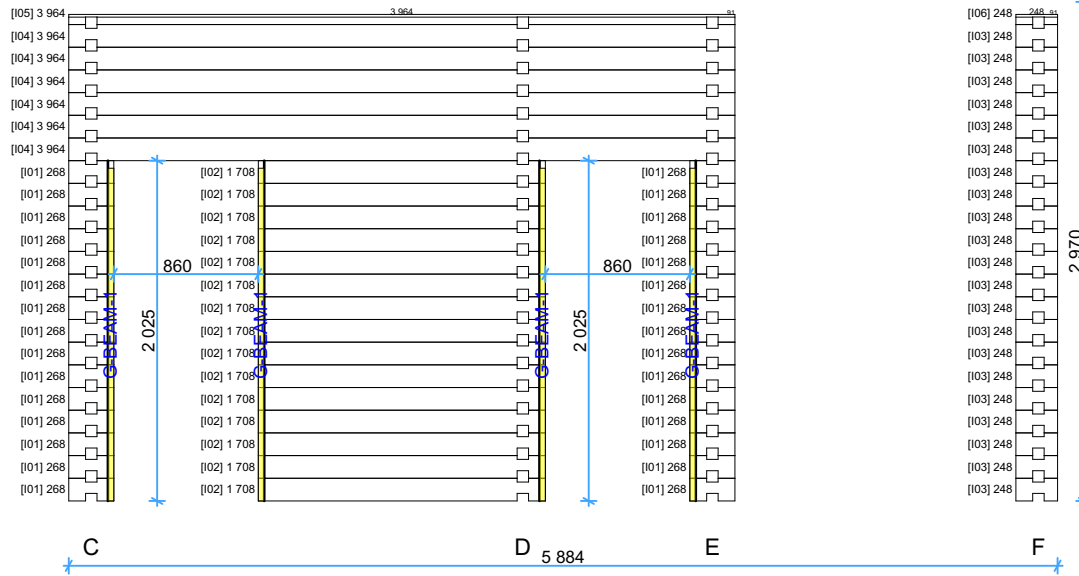

Wall G

1:45

Wall H

1:45

Thickness:	Project name:	Project ID:	Year:	Page:
68	Orchideja 6x11,5		2023	9

Wall I

1:45

Wall J

1:45

Thickness:	Project name:	Project ID:	Year:	Page:
68	Orchidéja 6x11,5		2023	10

68mm Orchidėja 6x11,5 Windows and doors list

Type-quality	Barcode	Wall Thickness	W x H Size	Orientation	Glazing	Quantity	3D Axonometry
Door - Premium	P198300-3	68	3 000×1 980	R	100%, double glazed	1	
Door - Premium	P19885-4	68	850×1 980	L	Full wood, no threshold (internal)	3	
Door - Premium	P19885-4	68	850×1 980	R	Full wood, no threshold (internal)	1	
Door - Premium	PP198160-3	68	1 600×1 980	R	100%, double glazed	2	
Window - Premium	PP198150	68	1 500×1 980		Double glazed	2	

68mm Orchidėja 6x11,5 Windows and doors list

Type-quality	Barcode	Wall Thickness	W x H Size	Orientation	Glazing	Quantity	3D Axonometry
Window - Premium	PP5250	68	500×520	L	Double glazed	1	
Window - Premium	PP5250	68	500×520	R	Double glazed	3	
Window - Premium	PP92130	68	1 300×920		Double glazed	2	
Window - Premium	PP9270	68	700×920	R	Double glazed	1	