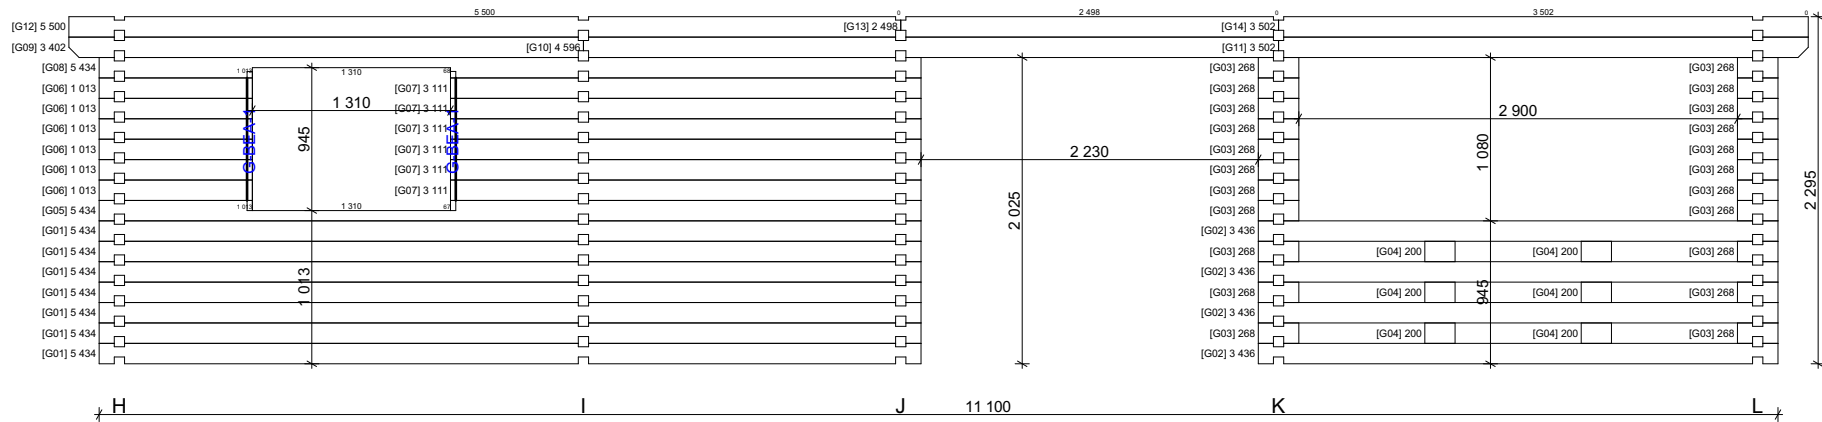

Thickness:	Project name:	Project ID:	Year:	Page:
68	Markus 7,1x11,1		2022	7

Wall E

1:50

Wall F

1:50

Thickness:	Project name:	Project ID:	Year:	Page:
68	Markus 7,1x11,1		2022	8

Wall G

1:50

Wall K

1:50

Wall L

1:50

Thickness:	Project name:	Project ID:	Year:	Page:
68	Markus 7,1x11,1		2022	11

68 Markus 7,1x11,1 Windows and doors list						
Barcode	Type-quality	W x H Size	Orienta tion	Glazing	Quantit y	3D Axonometry
<Undefin ed>	Door - Premium	850x1 980	L	50% glass, double glazed	1	
<Undefin ed>	Door - Premium	850x1 980	L	Full wood, no threshold	1	
<Undefin ed>	Door - Premium	850x1 980	R	50% glass, double glazed	1	
<Undefin ed>	Door - Premium	850x1 980	R	Full wood, no threshold	2	
<Undefin ed>	Window - Premium	1 300x920		Double glazed	6	
<Undefin ed>	Window - Premium	500x520	R	Double glazed	1	
<Undefin ed>	Window - Premium	700x920	R	Double glazed	1	