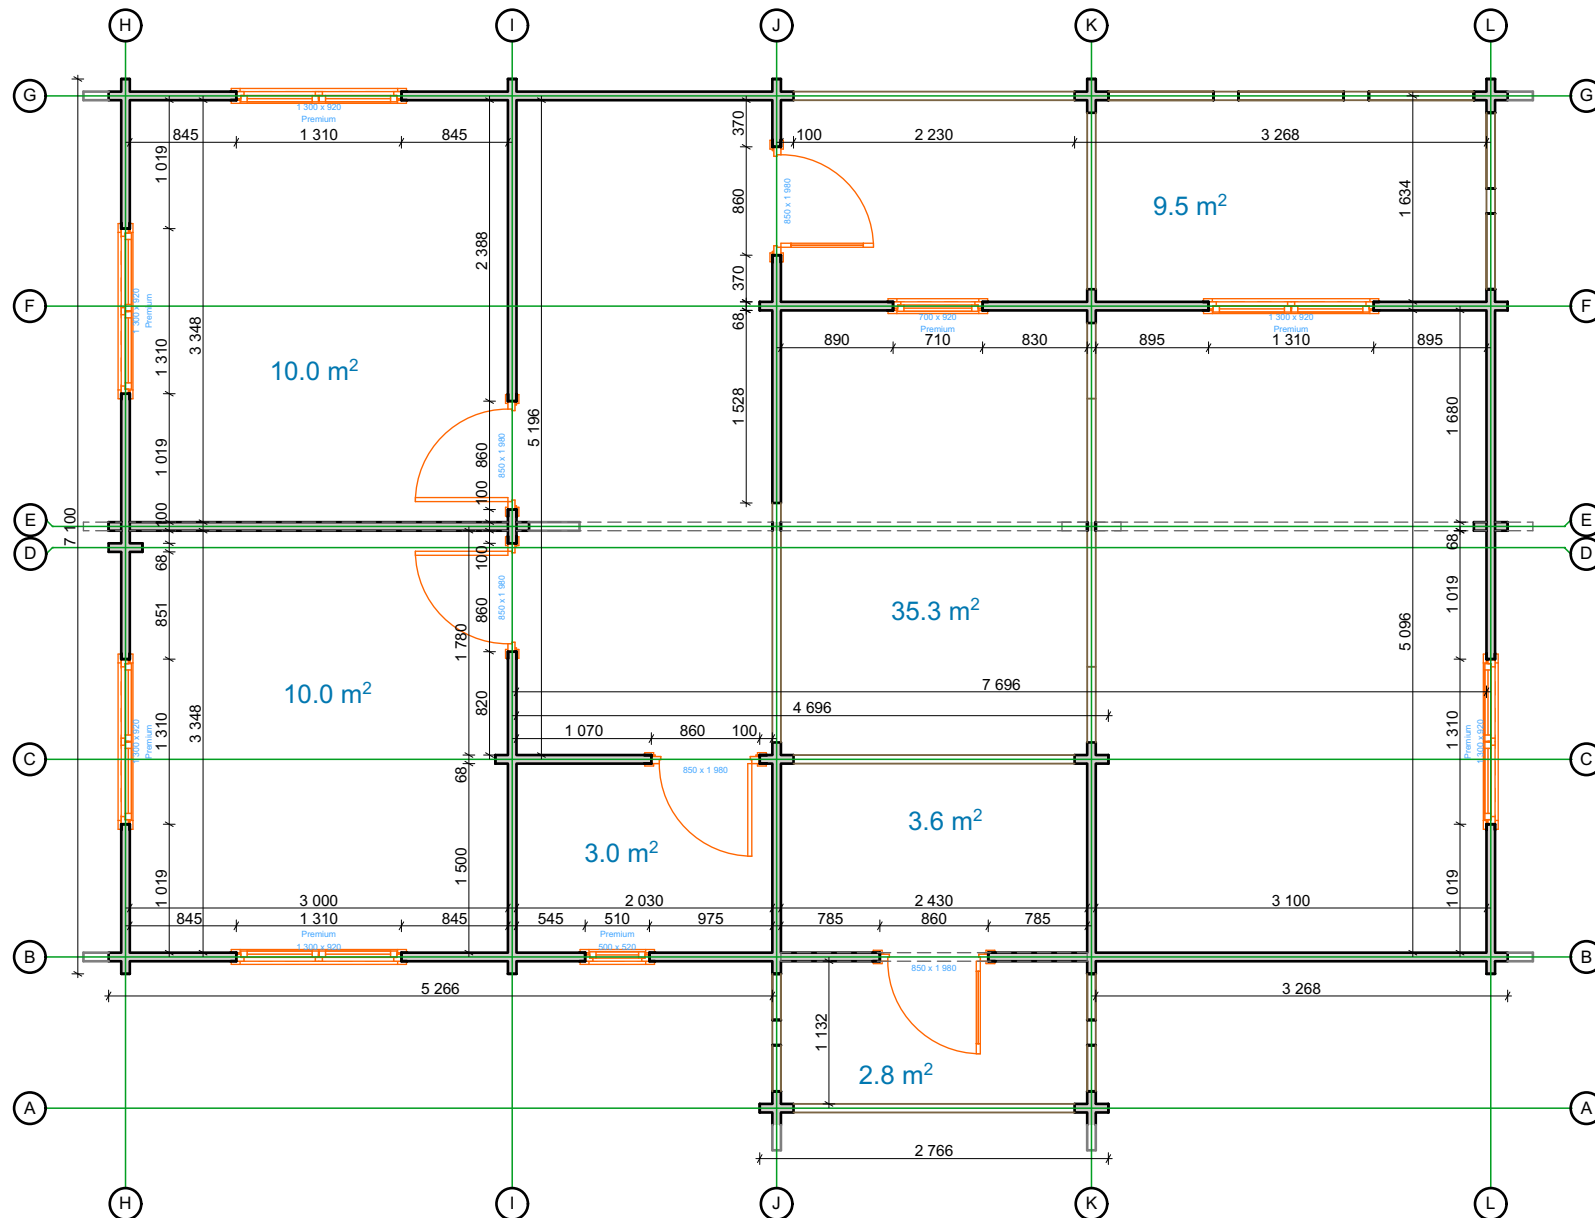

Thickness:	Project name:	Project ID:	Year:	Page:
68	Markus 7,1x11,1		2022	1

Floor bearers

Thickness:	Project name:	Project ID:	Year:	Page:
68	Markus 7,1x11,1		2022	2

Ground floor plan

Thickness:	Project name:	Project ID:	Year:	Page:
68	Markus 7,1x11,1		2022	3

Floor boards

Thickness:	Project name:	Project ID:	Year:	Page:
68	Markus 7,1x11,1		2022	4

Roof boards

Thickness:	Project name:	Project ID:	Year:	Page:
68	Markus 7,1x11,1		2022	5

Walls and purlins positions

Thickness:	Project name:	Project ID:	Year:	Page:
68	Markus 7,1x11,1		2022	6

Wall A

1:50

Wall C

1:50

Wall D 1:50

Wall B

1:50

Thickness:	Project name:	Project ID:	Year:	Page:
68	Markus 7,1x11,1		2022	7

Wall E

1:50

Wall F

1:50

Thickness:	Project name:	Project ID:	Year:	Page:
68	Markus 7,1x11,1		2022	8

Wall G

1:50