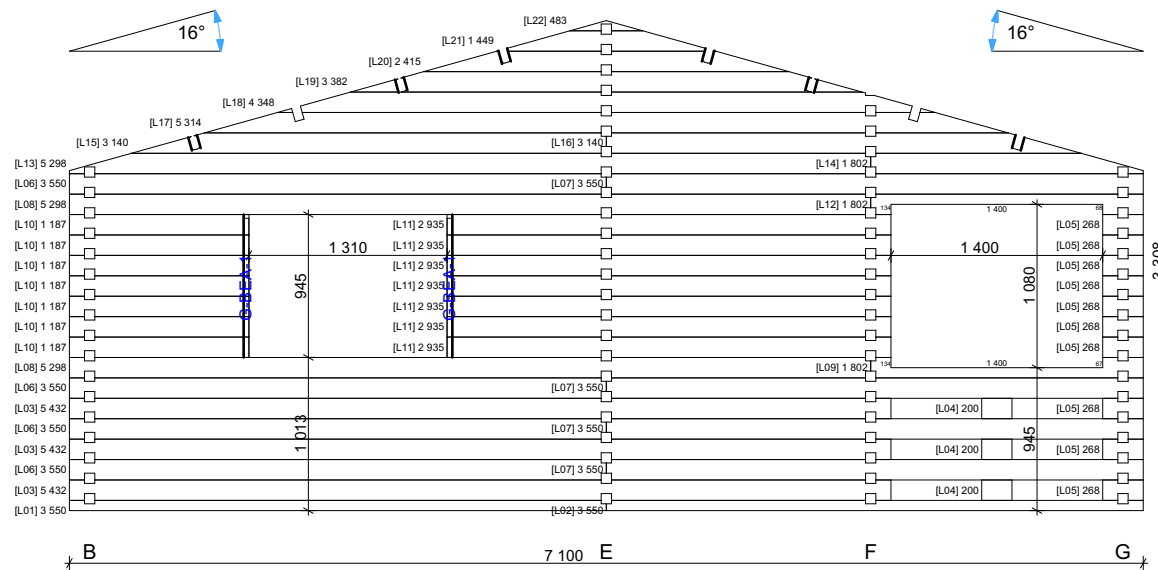

Wall H

1:50

Thickness:	Project name:	Project ID:	Year:	Page:
68	Markus 7,1x11,1		2022	9

Wall I

1:50

Wall J

1:50

Thickness:	Project name:	Project ID:	Year:	Page:
68	Markus 7,1x11,1		2022	10

Wall K

1:50

Wall L

1:50

Thickness:	Project name:	Project ID:	Year:	Page:
68	Markus 7,1x11,1		2022	11

68 Markus 7,1x11,1 Windows and doors list						
Barcode	Type-quality	W x H Size	Orienta tion	Glazing	Quantit y	3D Axonometry
<Undefin ed>	Door - Premium	850x1 980	L	50% glass, double glazed	1	
<Undefin ed>	Door - Premium	850x1 980	L	Full wood, no threshold	1	
<Undefin ed>	Door - Premium	850x1 980	R	50% glass, double glazed	1	
<Undefin ed>	Door - Premium	850x1 980	R	Full wood, no threshold	2	
<Undefin ed>	Window - Premium	1 300x920		Double glazed	6	
<Undefin ed>	Window - Premium	500x520	R	Double glazed	1	
<Undefin ed>	Window - Premium	700x920	R	Double glazed	1	