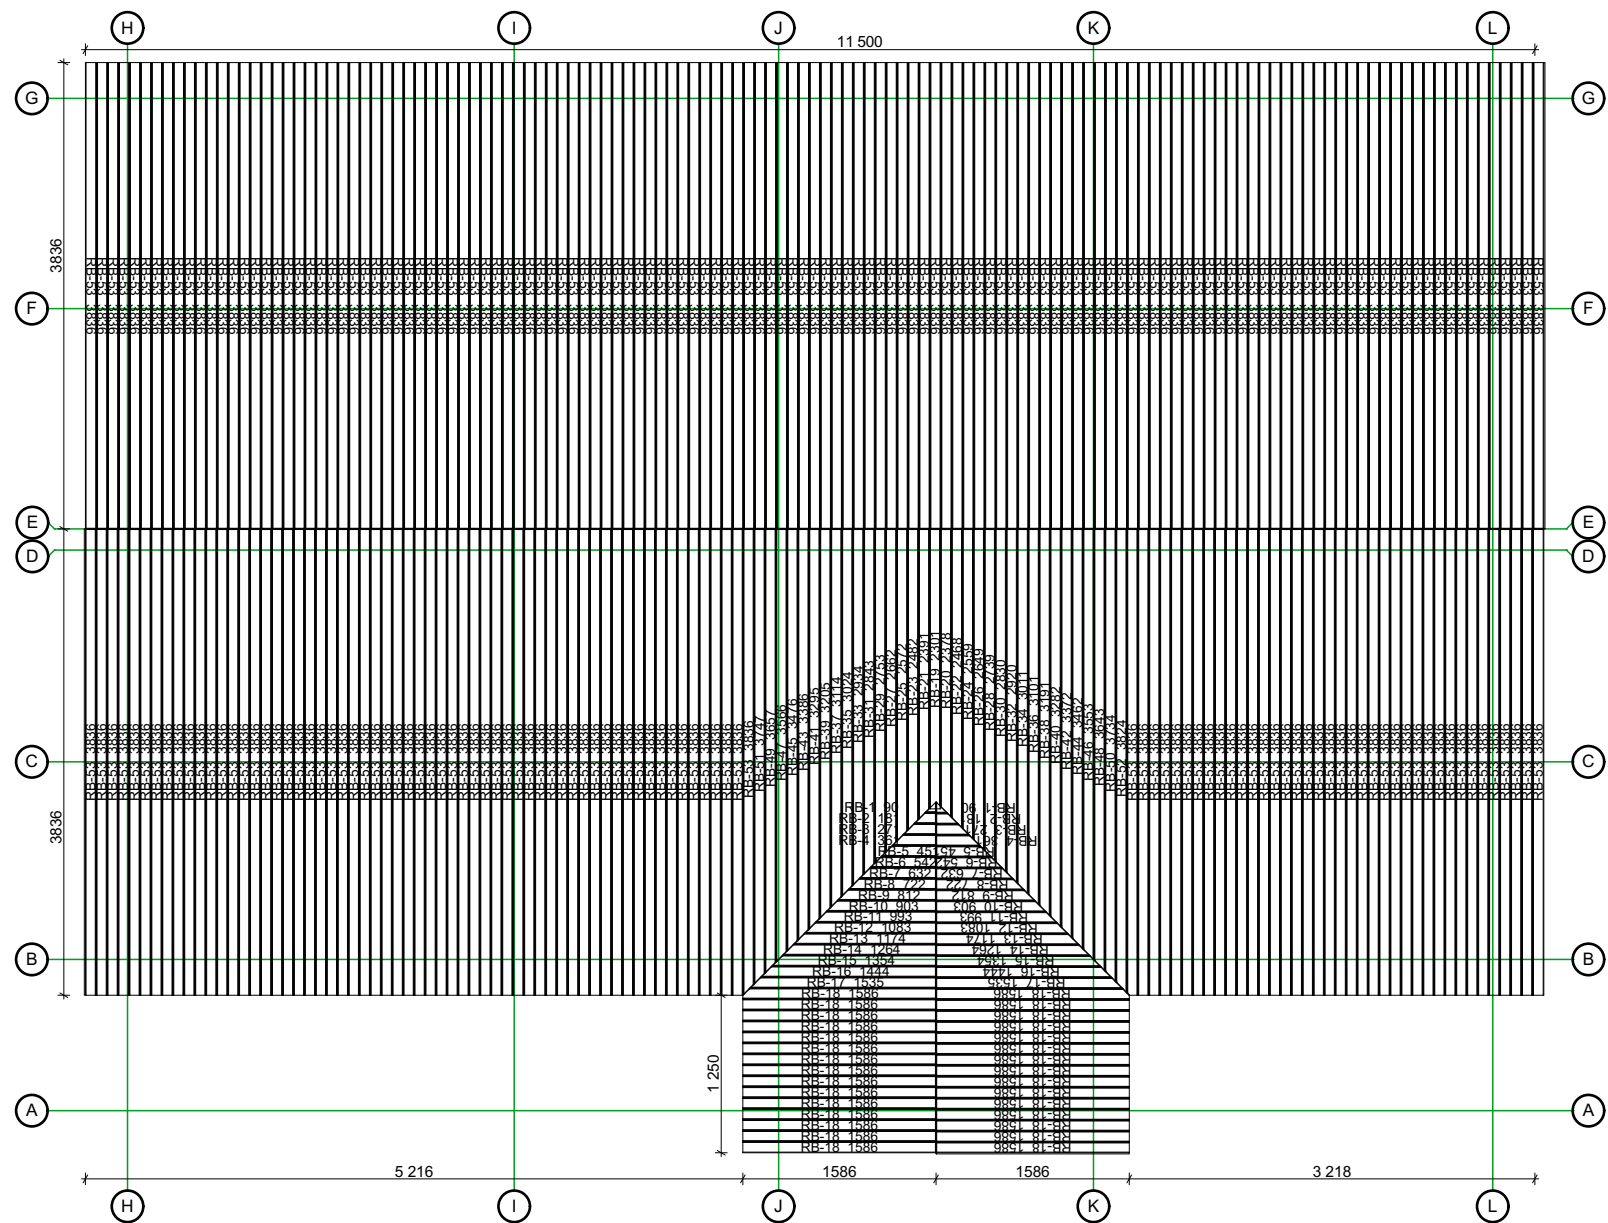

Thickness:	Project name:	Project ID:	Year:	Page:
68	Markus 7,1x11,1		2022	1

Floor bearers

Thickness:	Project name:	Project ID:	Year:	Page:
68	Markus 7,1x11,1		2022	2

Ground floor plan

Thickness:	Project name:	Project ID:	Year:	Page:
68	Markus 7,1x11,1		2022	3

Floor boards

Thickness:	Project name:	Project ID:	Year:	Page:
68	Markus 7,1x11,1		2022	4

Roof boards

Thickness:	Project name:	Project ID:	Year:	Page:
68	Markus 7,1x11,1		2022	5

Walls and purlins positions

Thickness:	Project name:	Project ID:	Year:	Page:
68	Markus 7,1x11,1		2022	6

Wall A

1:50

Wall C

1:50

Wall D 1:50

Wall B

1:50

Thickness:	Project name:	Project ID:	Year:	Page:
68	Markus 7,1x11,1		2022	7

Wall E

1:50

Wall F

1:50

Thickness:	Project name:	Project ID:	Year:	Page:
68	Markus 7,1x11,1		2022	8

Wall G

1:50