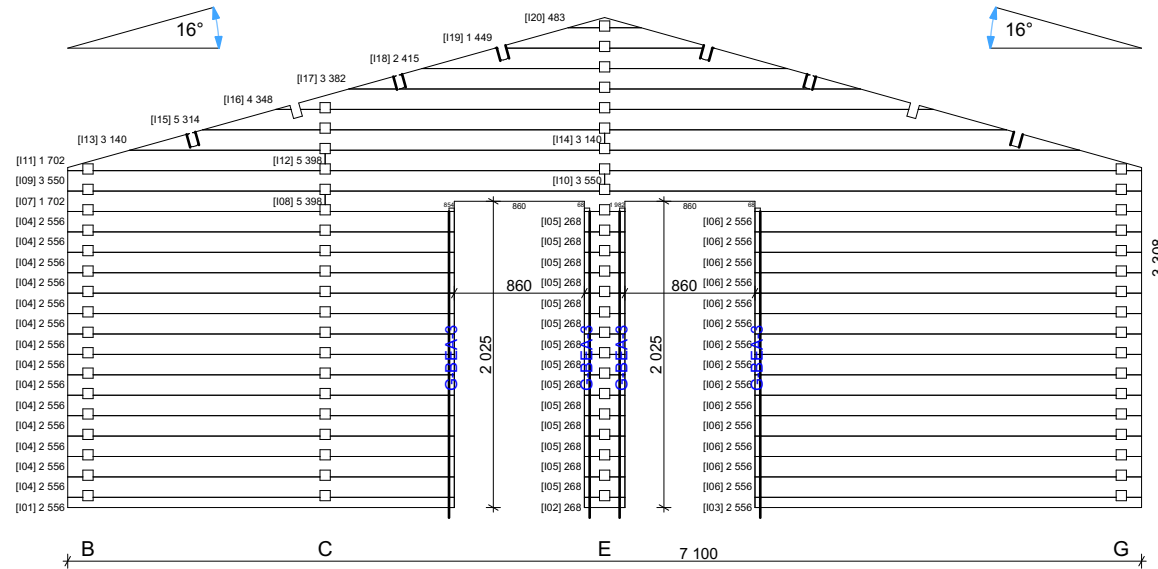

Wall H

1:50

Thickness:	Project name:	Project ID:	Year:	Page:
68	Markus 7,1x11,1		2022	9

Wall I

1:50

Wall J

1:50

Thickness:	Project name:	Project ID:	Year:	Page:
68	Markus 7,1x11,1		2022	10

Wall K

1:50

Wall L

1:50

Thickness:	Project name:	Project ID:	Year:	Page:
68	Markus 7,1x11,1		2022	11

68 Markus 7,1x11,1 Windows and doors list						
Barcode	Type-quality	W x H Size	Orienta tion	Glazing	Quantit y	3D Axonometry
<Undefin ed>	Door - Premium	850x1 980	L	50% glass, double glazed	1	
<Undefin ed>	Door - Premium	850x1 980	L	Full wood, no threshold	1	
<Undefin ed>	Door - Premium	850x1 980	R	50% glass, double glazed	1	
<Undefin ed>	Door - Premium	850x1 980	R	Full wood, no threshold	2	
<Undefin ed>	Window - Premium	1 300x920		Double glazed	6	
<Undefin ed>	Window - Premium	500x520	R	Double glazed	1	
<Undefin ed>	Window - Premium	700x920	R	Double glazed	1	