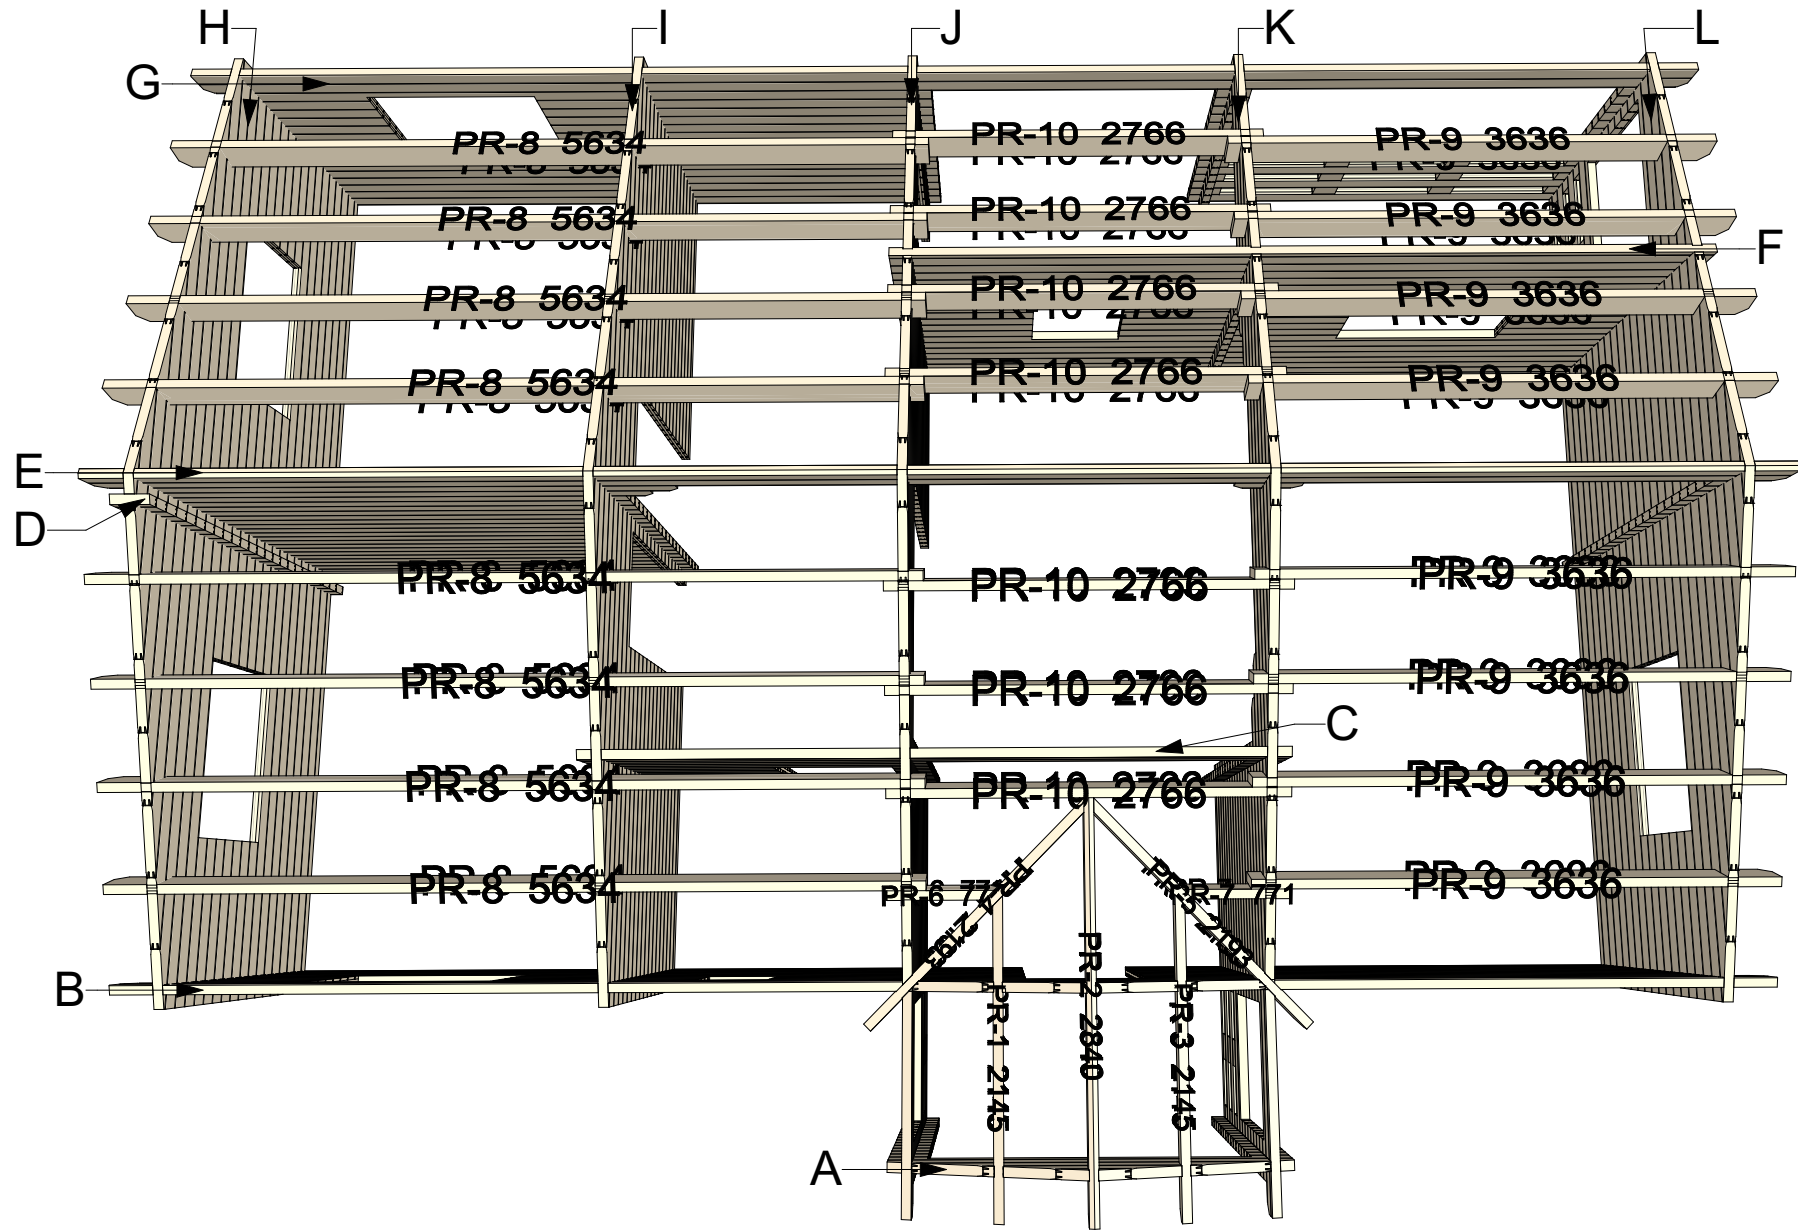

Floor boards

Thickness:	Project name:	Project ID:	Year:	Page:
68	Markus 7,1x11,1		2022	4

Roof boards

Thickness:	Project name:	Project ID:	Year:	Page:
68	Markus 7,1x11,1		2022	5

Walls and purlins positions

Thickness:	Project name:	Project ID:	Year:	Page:
68	Markus 7,1x11,1		2022	6

Wall A

1:50

Wall C

1:50

Wall D 1:50

Wall B

1:50

Thickness:	Project name:	Project ID:	Year:	Page:
68	Markus 7,1x11,1		2022	7

Wall E

1:50

Wall F

1:50

Thickness:	Project name:	Project ID:	Year:	Page:
68	Markus 7,1x11,1		2022	8

Wall G

1:50