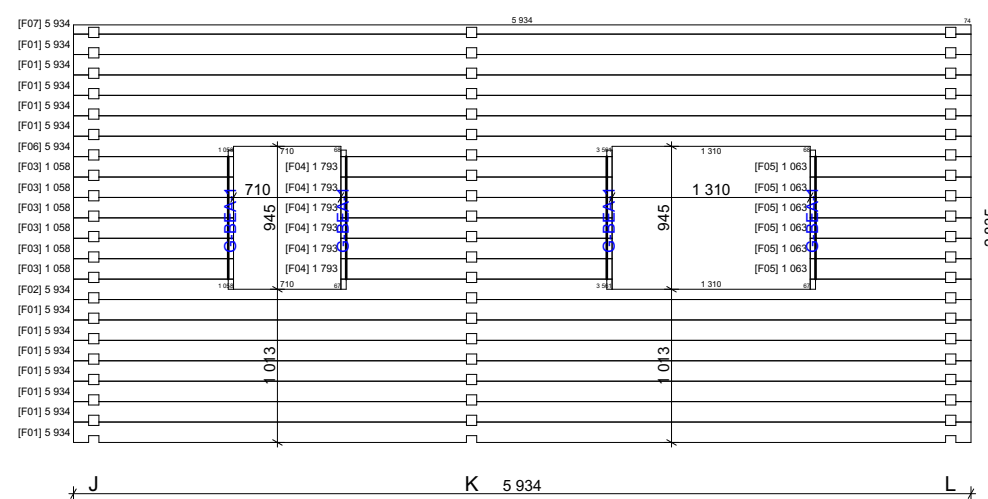

Thickness:	Project name:	Project ID:	Year:	Page:
68	Markus 7,1x11,1		2022	7

Wall E

1:50

Wall F

1:50

Thickness:	Project name:	Project ID:	Year:	Page:
68	Markus 7,1x11,1		2022	8

Wall G

1:50

Wall K

1:50

Wall L

1:50

Thickness:	Project name:	Project ID:	Year:	Page:
68	Markus 7,1x11,1		2022	11

68 Markus 7,1x11,1 Windows and doors list						
Barcode	Type-quality	W x H Size	Orienta tion	Glazing	Quantit y	3D Axonometry
<Undefin ed>	Door - Premium	850x1 980	L	50% glass, double glazed	1	
<Undefin ed>	Door - Premium	850x1 980	L	Full wood, no threshold	1	
<Undefin ed>	Door - Premium	850x1 980	R	50% glass, double glazed	1	
<Undefin ed>	Door - Premium	850x1 980	R	Full wood, no threshold	2	
<Undefin ed>	Window - Premium	1 300x920		Double glazed	6	
<Undefin ed>	Window - Premium	500x520	R	Double glazed	1	
<Undefin ed>	Window - Premium	700x920	R	Double glazed	1	