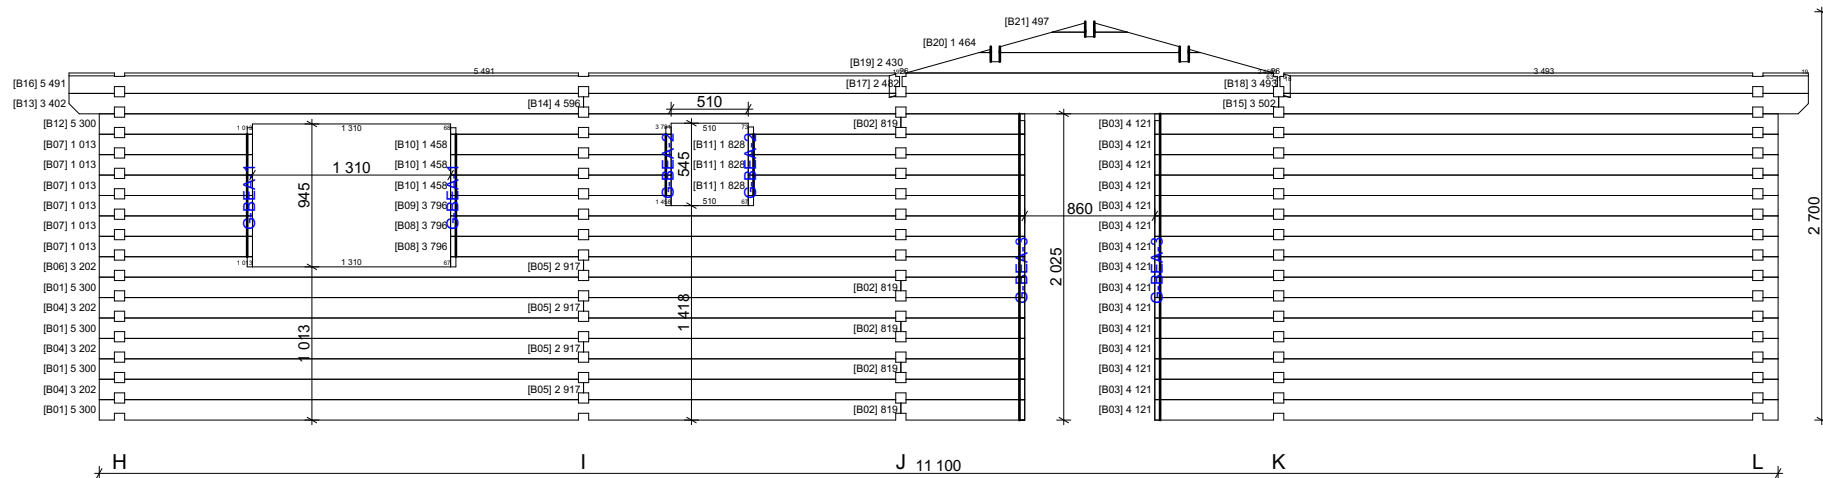

Thickness:	Project name:	Project ID:	Year:	Page:
68	Markus 7,1x11,1		2022	6

Wall A

1:50

Wall C

1:50

Wall D 1:50

Wall B

1:50

Thickness:	Project name:	Project ID:	Year:	Page:
68	Markus 7,1x11,1		2022	7

Wall E

1:50

Wall F

1:50

Thickness:	Project name:	Project ID:	Year:	Page:
68	Markus 7,1x11,1		2022	8

Wall G

1:50