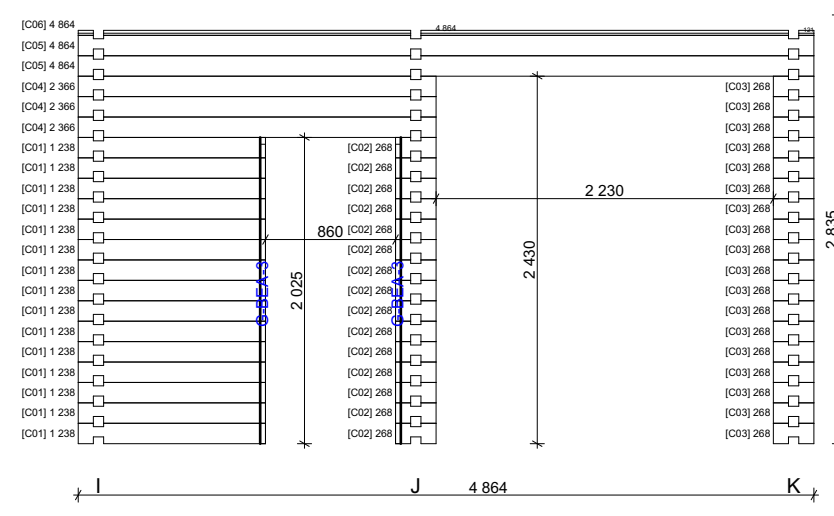

Thickness:	Project name:	Project ID:	Year:	Page:
68	Markus 7,1x11,1		2022	6

Wall A

1:50

Wall C

1:50

Wall D 1:50

Wall B

1:50

Thickness:	Project name:	Project ID:	Year:	Page:
68	Markus 7,1x11,1		2022	7

Wall E

1:50

Wall F

1:50

Thickness:	Project name:	Project ID:	Year:	Page:
68	Markus 7,1x11,1		2022	8

Wall G

1:50

Wall H

1:50

Thickness:	Project name:	Project ID:	Year:	Page:
68	Markus 7,1x11,1		2022	9

Wall I

1:50

Wall J

1:50

Thickness:	Project name:	Project ID:	Year:	Page:
68	Markus 7,1x11,1		2022	10

Wall K

1:50

Wall L

1:50

Thickness:	Project name:	Project ID:	Year:	Page:
68	Markus 7,1x11,1		2022	11

68 Markus 7,1x11,1 Windows and doors list						
Barcode	Type-quality	W x H Size	Orienta tion	Glazing	Quantit y	3D Axonometry
<Undefin ed>	Door - Premium	850x1 980	L	50% glass, double glazed	1	
<Undefin ed>	Door - Premium	850x1 980	L	Full wood, no threshold	1	
<Undefin ed>	Door - Premium	850x1 980	R	50% glass, double glazed	1	
<Undefin ed>	Door - Premium	850x1 980	R	Full wood, no threshold	2	
<Undefin ed>	Window - Premium	1 300x920		Double glazed	6	
<Undefin ed>	Window - Premium	500x520	R	Double glazed	1	
<Undefin ed>	Window - Premium	700x920	R	Double glazed	1	