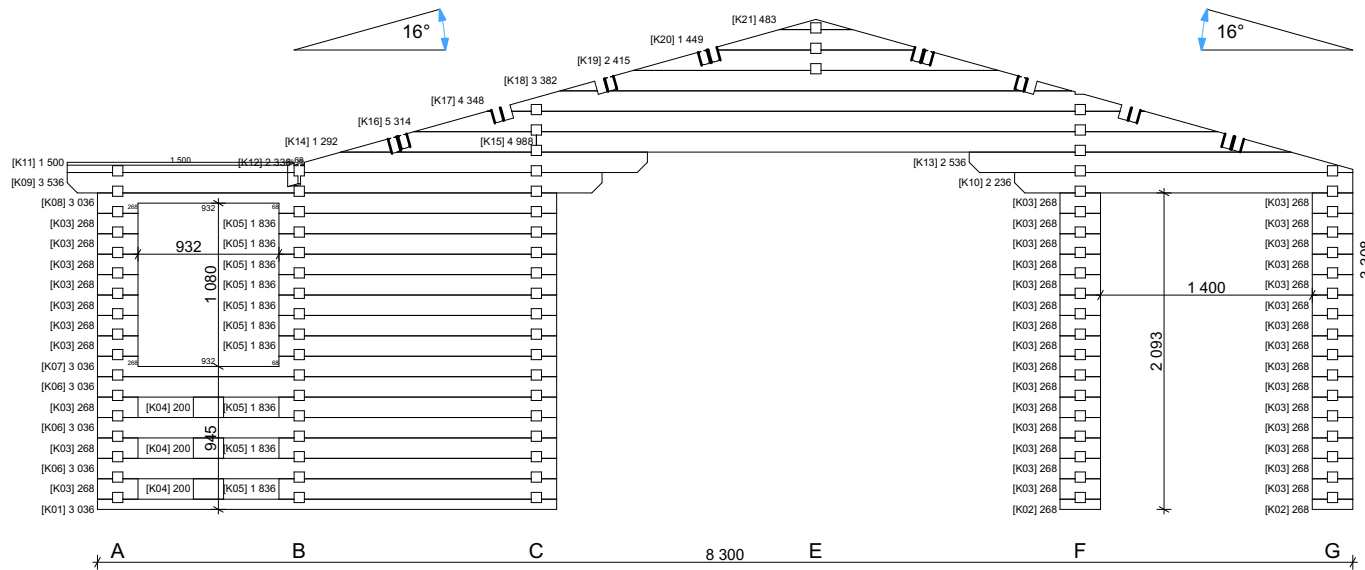

Wall H

1:50

Thickness:	Project name:	Project ID:	Year:	Page:
68	Markus 7,1x11,1		2022	9

Wall I

1:50

Wall J

1:50

Thickness:	Project name:	Project ID:	Year:	Page:
68	Markus 7,1x11,1		2022	10

Wall K

1:50

Wall L

1:50

Thickness:	Project name:	Project ID:	Year:	Page:
68	Markus 7,1x11,1		2022	11

68 Markus 7,1x11,1 Windows and doors list						
Barcode	Type-quality	W x H Size	Orienta tion	Glazing	Quantit y	3D Axonometry
<Undefin ed>	Door - Premium	850x1 980	L	50% glass, double glazed	1	
<Undefin ed>	Door - Premium	850x1 980	L	Full wood, no threshold	1	
<Undefin ed>	Door - Premium	850x1 980	R	50% glass, double glazed	1	
<Undefin ed>	Door - Premium	850x1 980	R	Full wood, no threshold	2	
<Undefin ed>	Window - Premium	1 300x920		Double glazed	6	
<Undefin ed>	Window - Premium	500x520	R	Double glazed	1	
<Undefin ed>	Window - Premium	700x920	R	Double glazed	1	