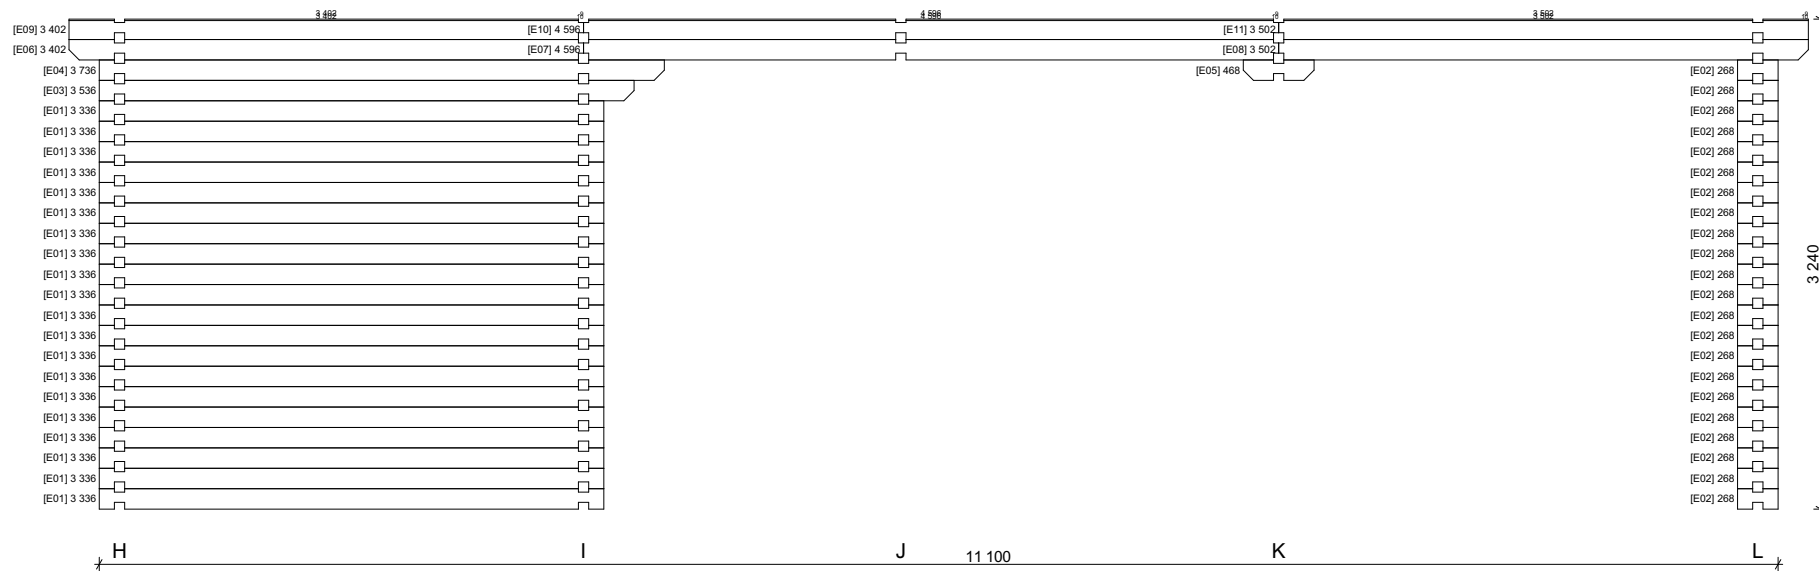

Wall E

1:50

Wall F

1:50

Thickness:	Project name:	Project ID:	Year:	Page:
68	Markus 7,1x11,1		2022	8