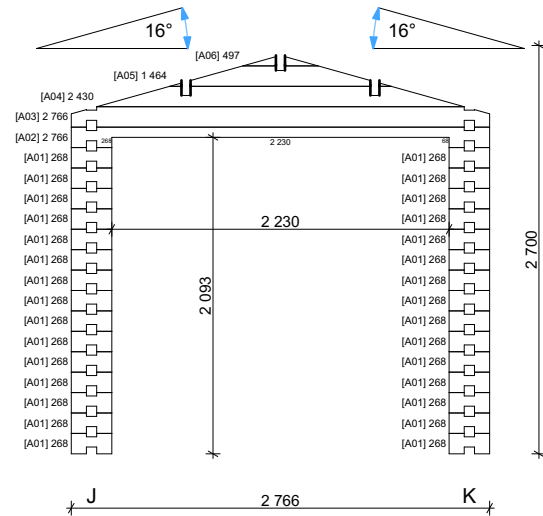

Floor boards

Thickness:	Project name:	Project ID:	Year:	Page:
68	Markus 7,1x11,1		2022	4

Roof boards

Thickness:	Project name:	Project ID:	Year:	Page:
68	Markus 7,1x11,1		2022	5

Walls and purlins positions

Thickness:	Project name:	Project ID:	Year:	Page:
68	Markus 7,1x11,1		2022	6

Wall A

1:50

Wall C

1:50

Wall D 1:50

Wall B

1:50

Wall H

1:50

Thickness:	Project name:	Project ID:	Year:	Page:
68	Markus 7,1x11,1		2022	9

Wall I

1:50

Wall J

1:50

Thickness:	Project name:	Project ID:	Year:	Page:
68	Markus 7,1x11,1		2022	10

Wall K

1:50

Wall L

1:50

Thickness:	Project name:	Project ID:	Year:	Page:
68	Markus 7,1x11,1		2022	11

68 Markus 7,1x11,1 Windows and doors list						
Barcode	Type-quality	W x H Size	Orienta tion	Glazing	Quantit y	3D Axonometry
<Undefin ed>	Door - Premium	850x1 980	L	50% glass, double glazed	1	
<Undefin ed>	Door - Premium	850x1 980	L	Full wood, no threshold	1	
<Undefin ed>	Door - Premium	850x1 980	R	50% glass, double glazed	1	
<Undefin ed>	Door - Premium	850x1 980	R	Full wood, no threshold	2	
<Undefin ed>	Window - Premium	1 300x920		Double glazed	6	
<Undefin ed>	Window - Premium	500x520	R	Double glazed	1	
<Undefin ed>	Window - Premium	700x920	R	Double glazed	1	