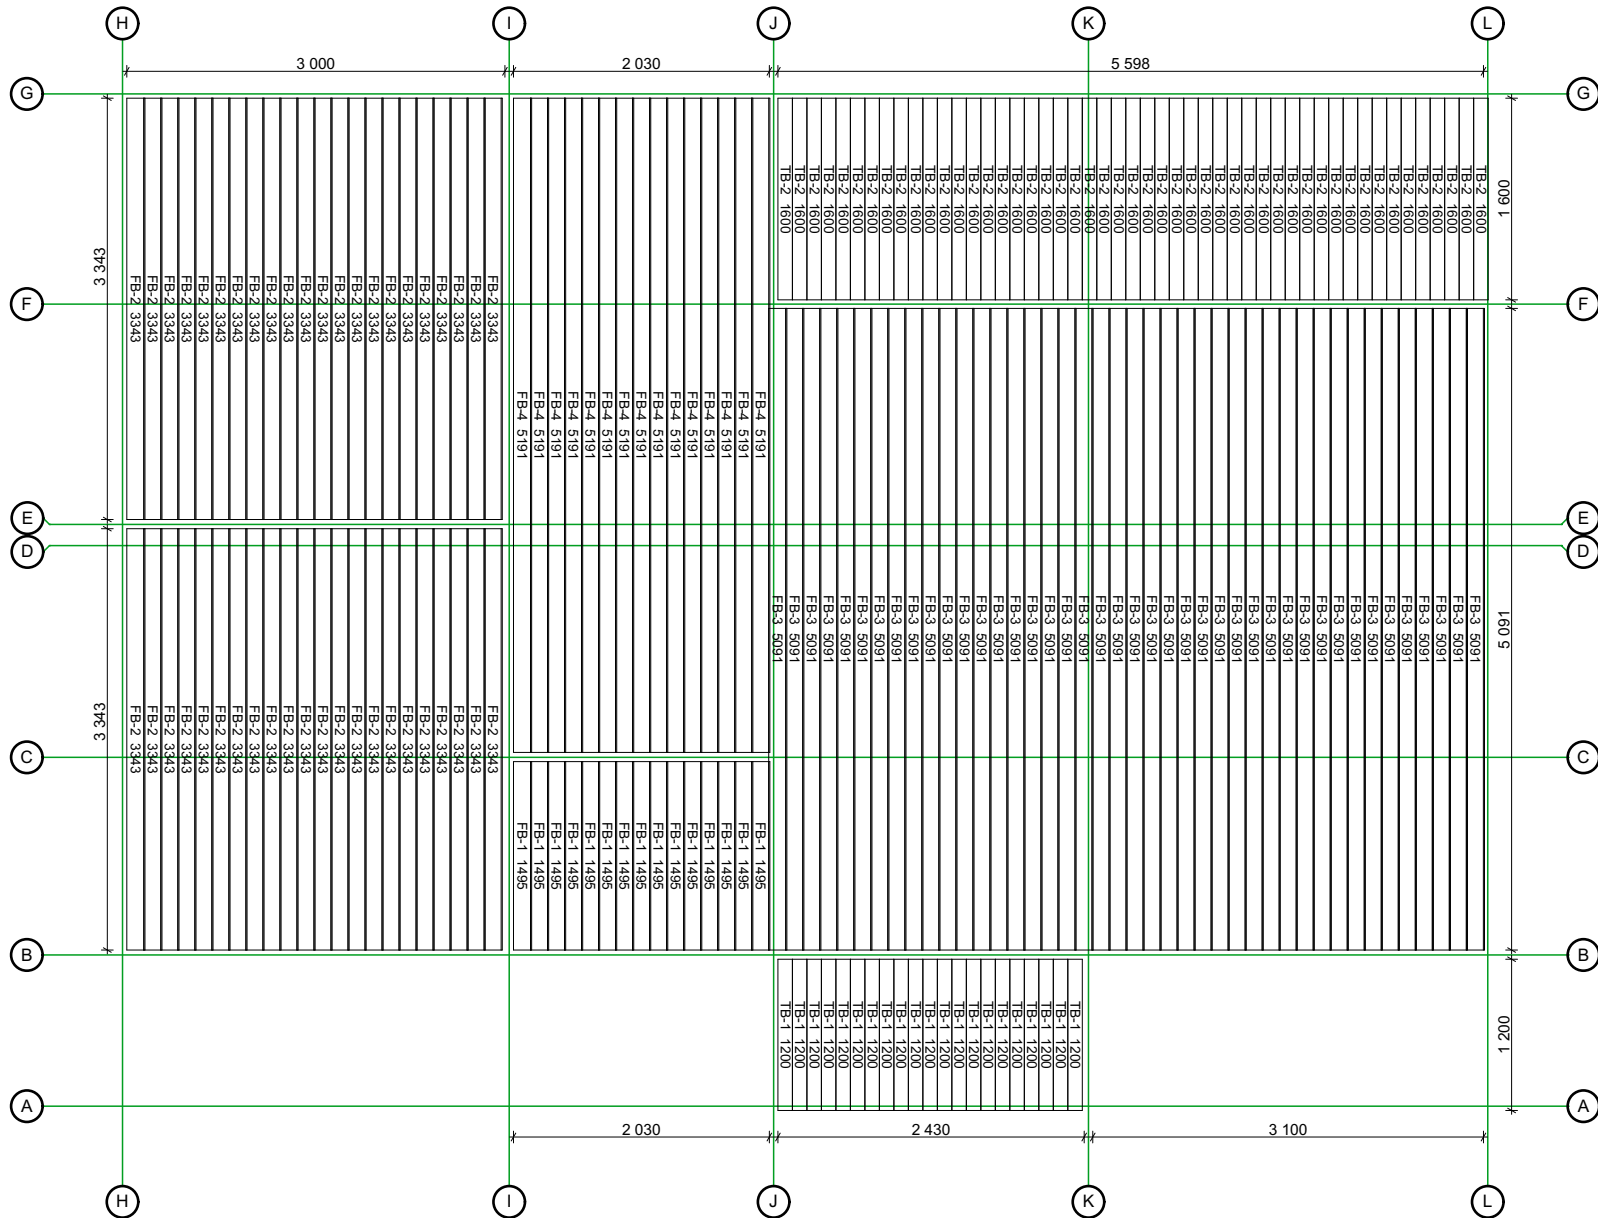

Thickness:	Project name:	Project ID:	Year:	Page:
68	Markus 7,1x11,1		2022	1

Floor bearers

Thickness:	Project name:	Project ID:	Year:	Page:
68	Markus 7,1x11,1		2022	2

Ground floor plan

Thickness:	Project name:	Project ID:	Year:	Page:
68	Markus 7,1x11,1		2022	3

Floor boards

Thickness:	Project name:	Project ID:	Year:	Page:
68	Markus 7,1x11,1		2022	4

Roof boards

Thickness:	Project name:	Project ID:	Year:	Page:
68	Markus 7,1x11,1		2022	5

Walls and purlins positions

Thickness:	Project name:	Project ID:	Year:	Page:
68	Markus 7,1x11,1		2022	6

Wall A

1:50

Wall C

1:50

Wall D 1:50

Wall B

1:50

Thickness:	Project name:	Project ID:	Year:	Page:
68	Markus 7,1x11,1		2022	7

Wall E

1:50

Wall F

1:50

Thickness:	Project name:	Project ID:	Year:	Page:
68	Markus 7,1x11,1		2022	8

Wall G

1:50