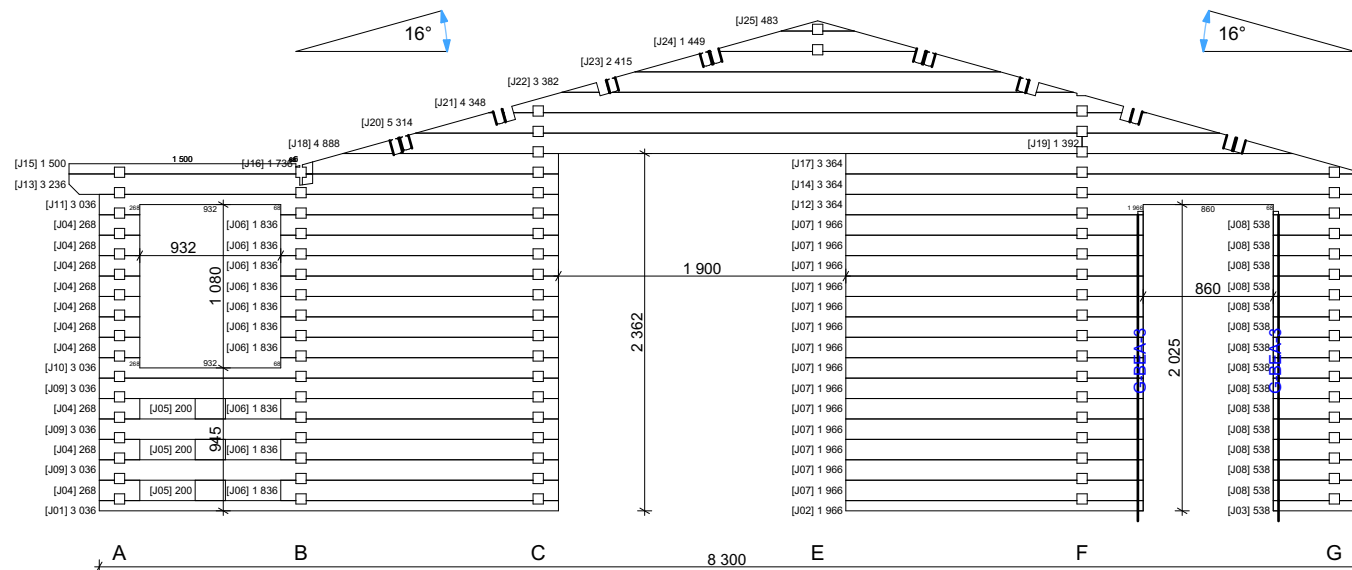

Wall H

1:50

Thickness:	Project name:	Project ID:	Year:	Page:
68	Markus 7,1x11,1		2022	9

Wall I

1:50

Wall J

1:50

Thickness:	Project name:	Project ID:	Year:	Page:
68	Markus 7,1x11,1		2022	10

Wall K

1:50

Wall L

1:50

Thickness:	Project name:	Project ID:	Year:	Page:
68	Markus 7,1x11,1		2022	11

68 Markus 7,1x11,1 Windows and doors list						
Barcode	Type-quality	W x H Size	Orienta tion	Glazing	Quantit y	3D Axonometry
<Undefin ed>	Door - Premium	850x1 980	L	50% glass, double glazed	1	
<Undefin ed>	Door - Premium	850x1 980	L	Full wood, no threshold	1	
<Undefin ed>	Door - Premium	850x1 980	R	50% glass, double glazed	1	
<Undefin ed>	Door - Premium	850x1 980	R	Full wood, no threshold	2	
<Undefin ed>	Window - Premium	1 300x920		Double glazed	6	
<Undefin ed>	Window - Premium	500x520	R	Double glazed	1	
<Undefin ed>	Window - Premium	700x920	R	Double glazed	1	