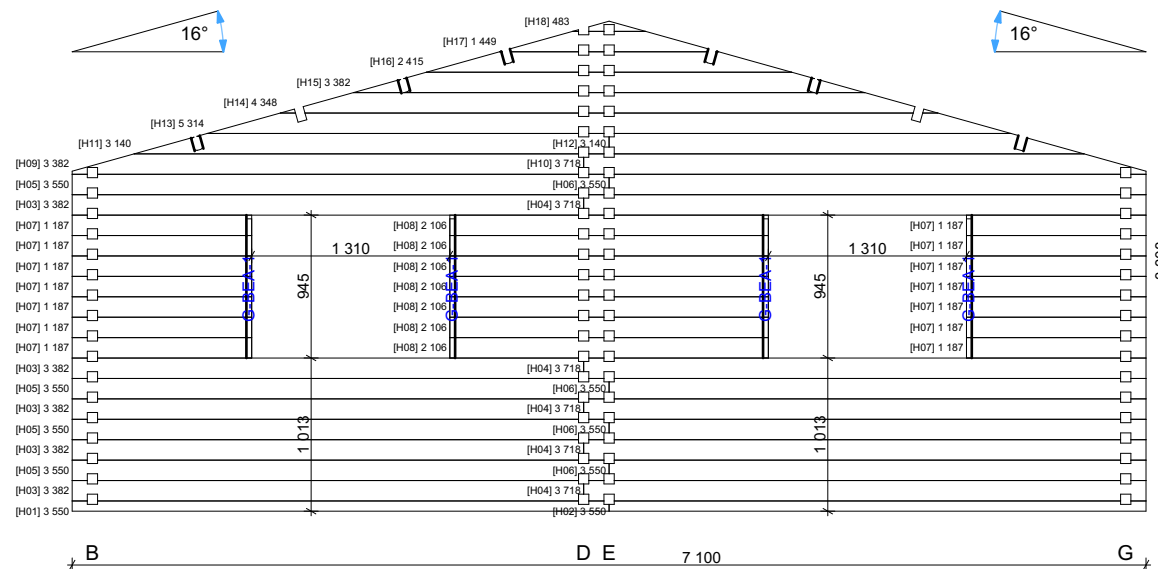

Thickness:	Project name:	Project ID:	Year:	Page:
68	Markus 7,1x11,1		2022	7

Wall E

1:50

Wall F

1:50

Thickness:	Project name:	Project ID:	Year:	Page:
68	Markus 7,1x11,1		2022	8

Wall G

1:50

Wall H

1:50

Thickness:	Project name:	Project ID:	Year:	Page:
68	Markus 7,1x11,1		2022	9

Wall I

1:50

Wall J

1:50

Thickness:	Project name:	Project ID:	Year:	Page:
68	Markus 7,1x11,1		2022	10

Wall K

1:50

Wall L

1:50

Thickness:	Project name:	Project ID:	Year:	Page:
68	Markus 7,1x11,1		2022	11

68 Markus 7,1x11,1 Windows and doors list						
Barcode	Type-quality	W x H Size	Orienta tion	Glazing	Quantit y	3D Axonometry
<Undefin ed>	Door - Premium	850x1 980	L	50% glass, double glazed	1	
<Undefin ed>	Door - Premium	850x1 980	L	Full wood, no threshold	1	
<Undefin ed>	Door - Premium	850x1 980	R	50% glass, double glazed	1	
<Undefin ed>	Door - Premium	850x1 980	R	Full wood, no threshold	2	
<Undefin ed>	Window - Premium	1 300x920		Double glazed	6	
<Undefin ed>	Window - Premium	500x520	R	Double glazed	1	
<Undefin ed>	Window - Premium	700x920	R	Double glazed	1	