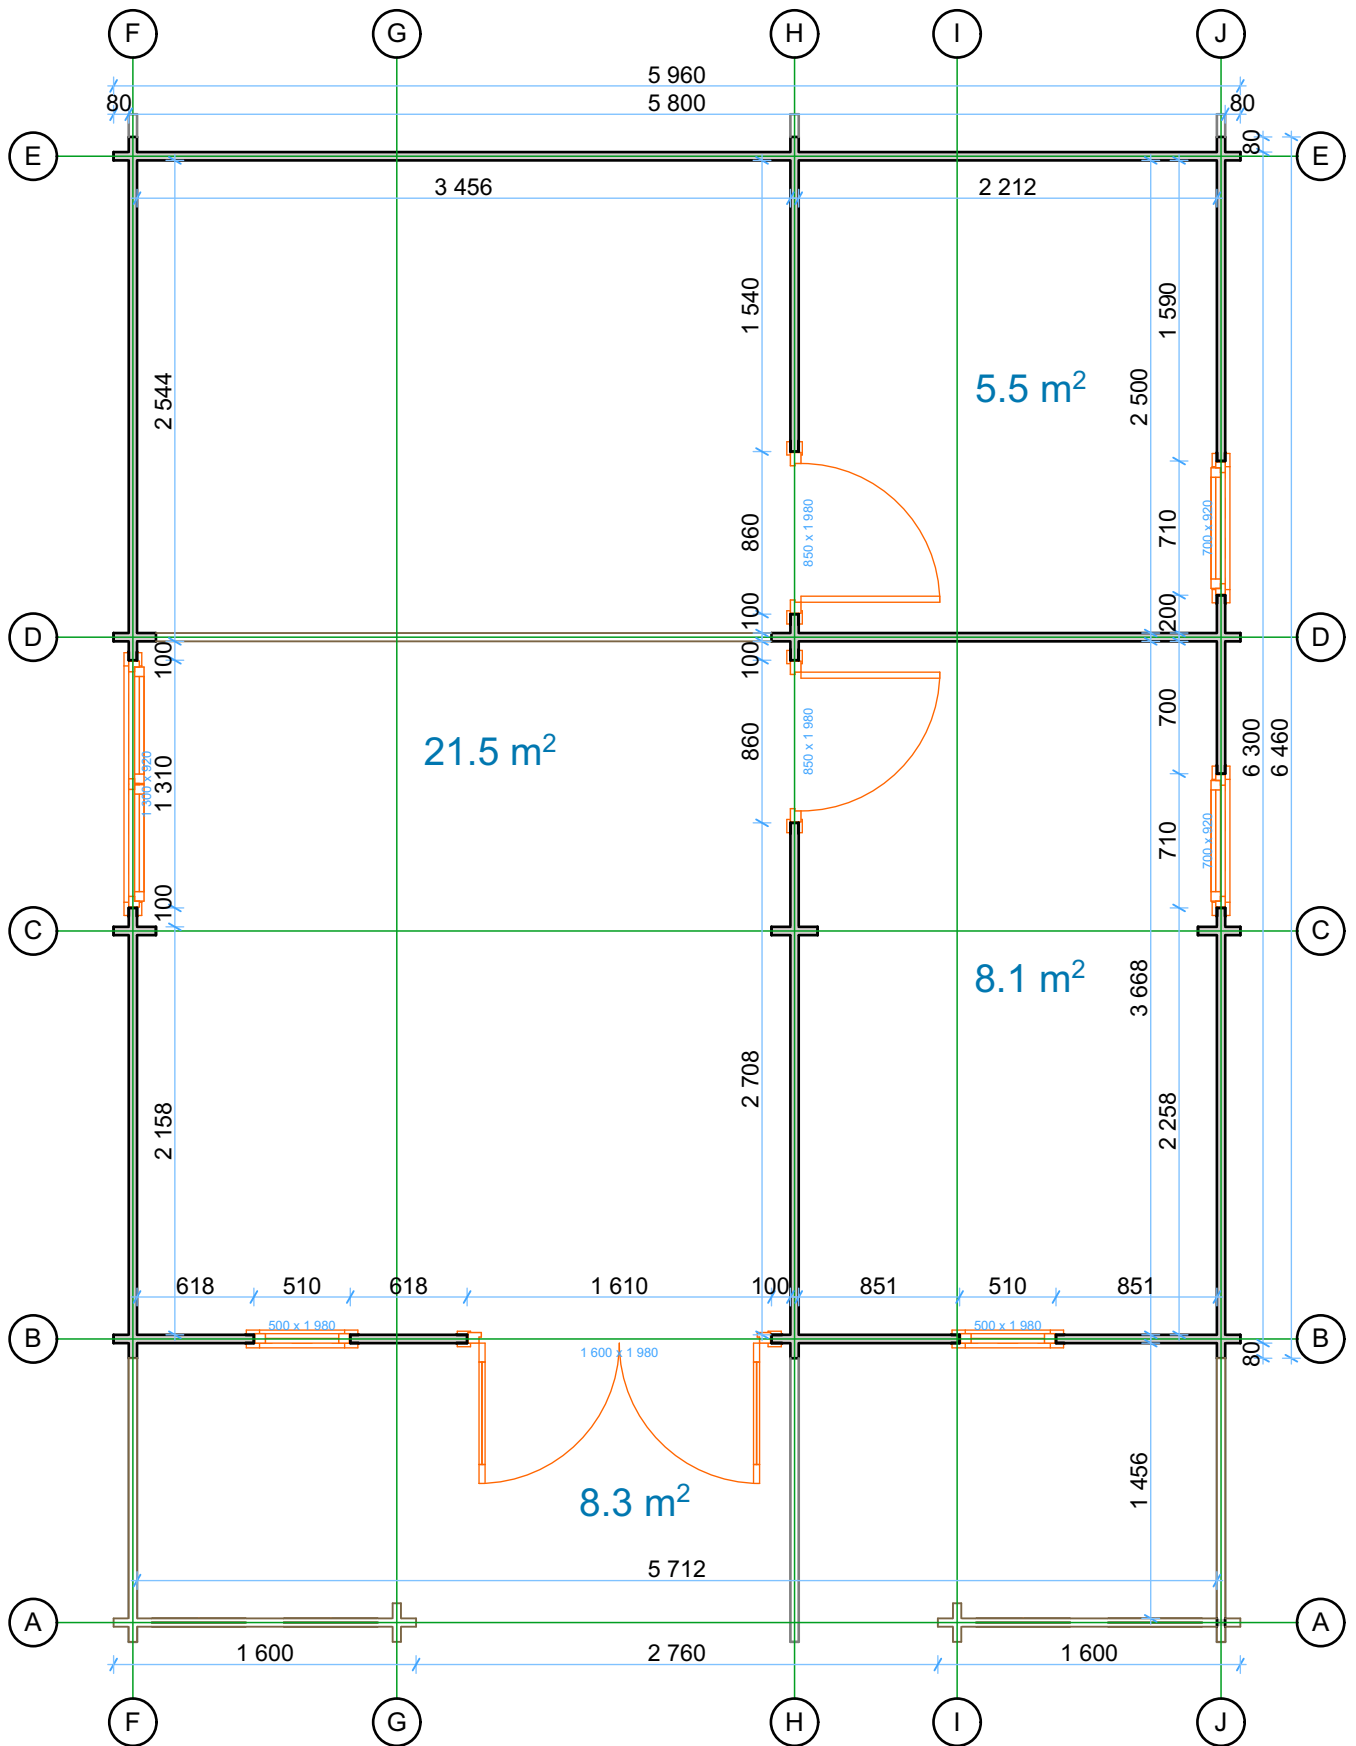

Thickness:	Project name:	Project ID:	Year:	Page:
44	Padova B 6x6,5	v.1	2023	3