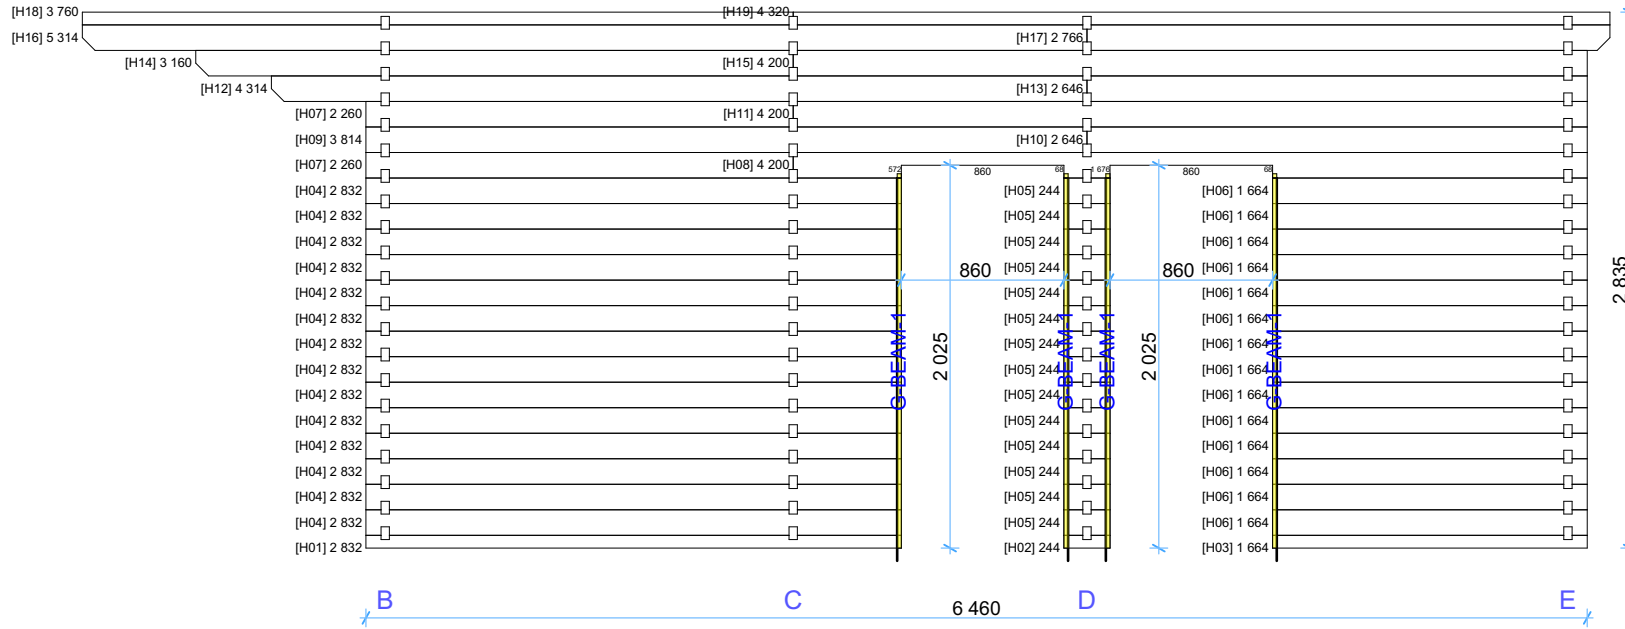

Wall H

1:40

Wall G

1:40