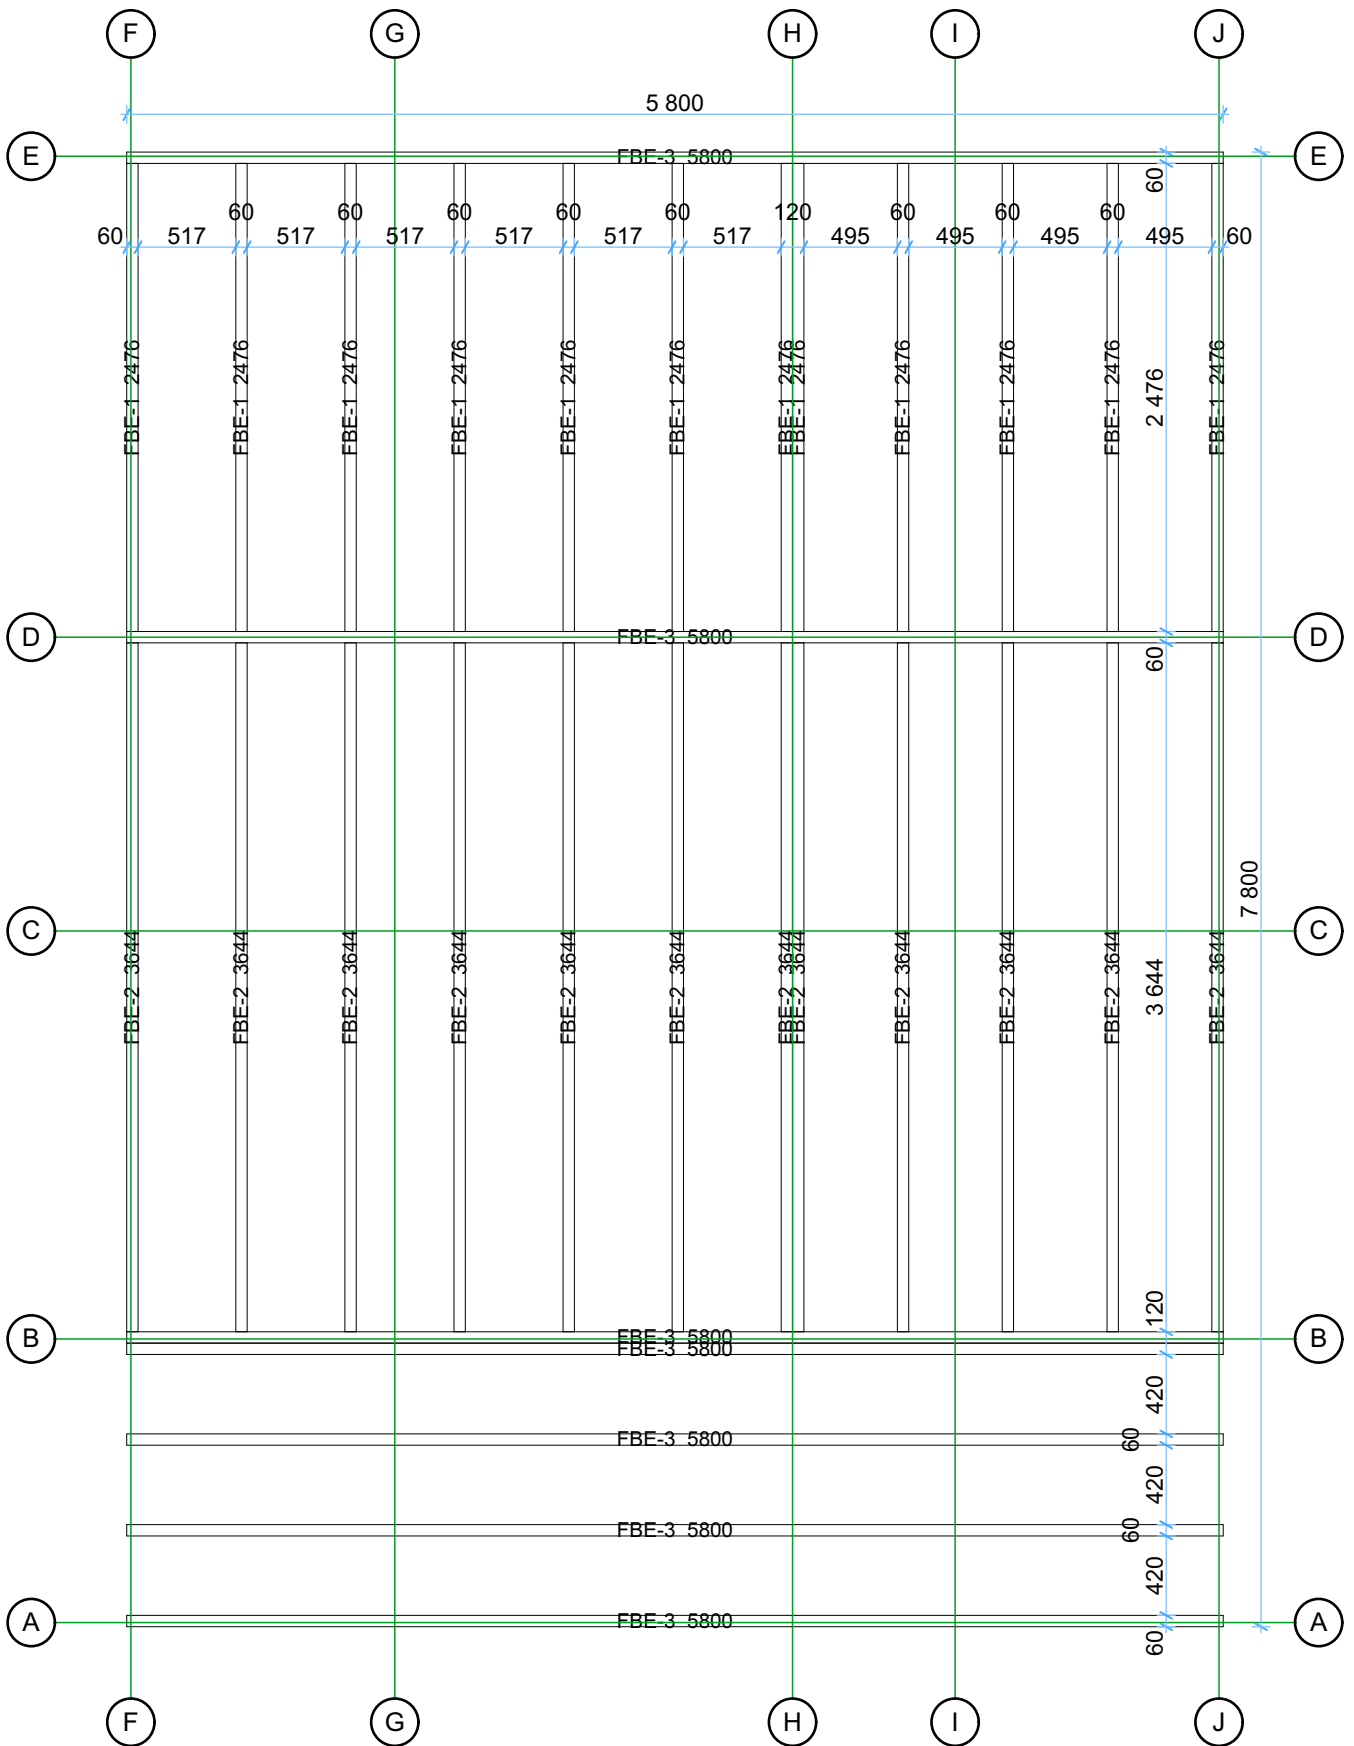

44 Padova B 6x6,5 v.1

Thickness:	Project name:	Project ID:	Year:	Page:
44	Padova B 6x6,5	v.1	2023	2

Thickness:	Project name:	Project ID:	Year:	Page:
44	Padova B 6x6,5	v.1	2023	3

Thickness:	Project name:	Project ID:	Year:	Page:
44	Padova B 6x6,5	v.1	2023	4

Thickness:	Project name:	Project ID:	Year:	Page:
44	Padova B 6x6,5	v.1	2023	5

Walls and purlins positions

Thickness:	Project name:	Project ID:	Year:	Page:
44	Padova B 6x6,5	v.1	2023	6

Wall A

1:40

Wall B

1:40

1:45

Thickness:	Project name:	Project ID:	Year:	Page:
44	Padova B 6x6,5	v.1	2023	8

Wall H

1:40

Wall G

1:40

Wall J

1:40

Wall I

1:40

Thickness:	Project name:	Project ID:	Year:	Page:
44	Padova B 6x6,5	v.1	2023	9

44mm Padova B 6x6,5 v.1 Windows and doors list

Type-quality	Barcode	Wall Thickness	W x H Size	Orientation	Glazing	Quantity	3D Axonometry
Door - Premium	P19885-4	44	850×1 980	L	Full wood, no threshold (internal)	1	
Door - Premium	P19885-4	44	850×1 980	R	Full wood, no threshold (internal)	1	
Door - Premium	PP198160-3	44	1 600×1 980	R	100%, double glazed	1	
Window - Premium	PP19850	44	500×1 980		Double glazed	2	
Window - Premium	PP92130	44	1 300×920		Double glazed	1	
Window - Premium	PP9270	44	700×920	R	Double glazed	2	