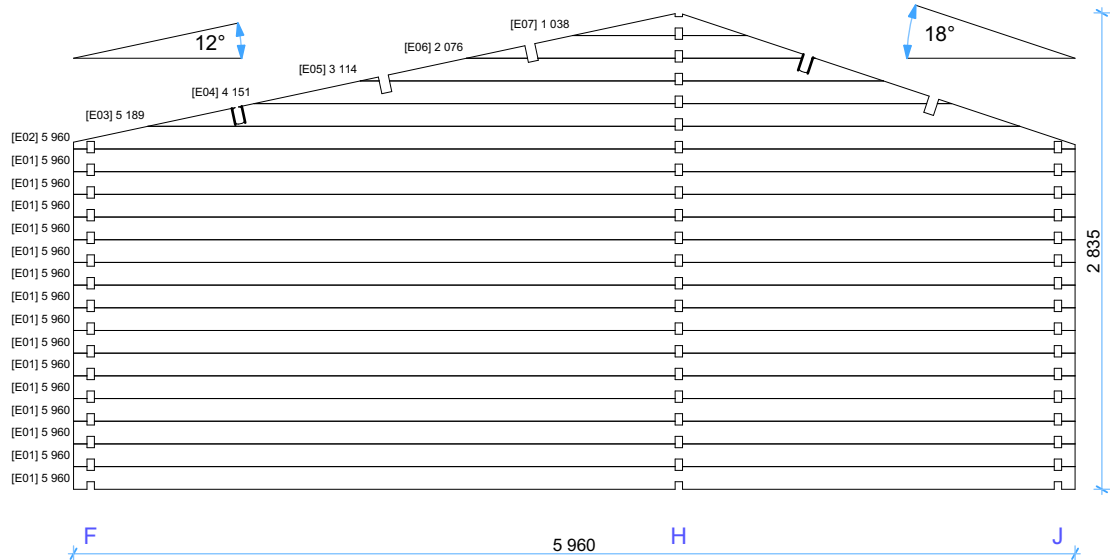

Wall C

1:40

Thickness:	Project name:	Project ID:	Year:	Page:
44	Padova B 6x6,5	v.1	2023	7

Wall D

1:45

Wall E

1:45

Wall F

Wall I

1:40

Thickness:	Project name:	Project ID:	Year:	Page:
44	Padova B 6x6,5	v.1	2023	9

44mm Padova B 6x6,5 v.1 Windows and doors list

Type-quality	Barcode	Wall Thickness	W x H Size	Orientation	Glazing	Quantity	3D Axonometry
Door - Premium	P19885-4	44	850×1 980	L	Full wood, no threshold (internal)	1	
Door - Premium	P19885-4	44	850×1 980	R	Full wood, no threshold (internal)	1	
Door - Premium	PP198160-3	44	1 600×1 980	R	100%, double glazed	1	
Window - Premium	PP19850	44	500×1 980		Double glazed	2	
Window - Premium	PP92130	44	1 300×920		Double glazed	1	
Window - Premium	PP9270	44	700×920	R	Double glazed	2	