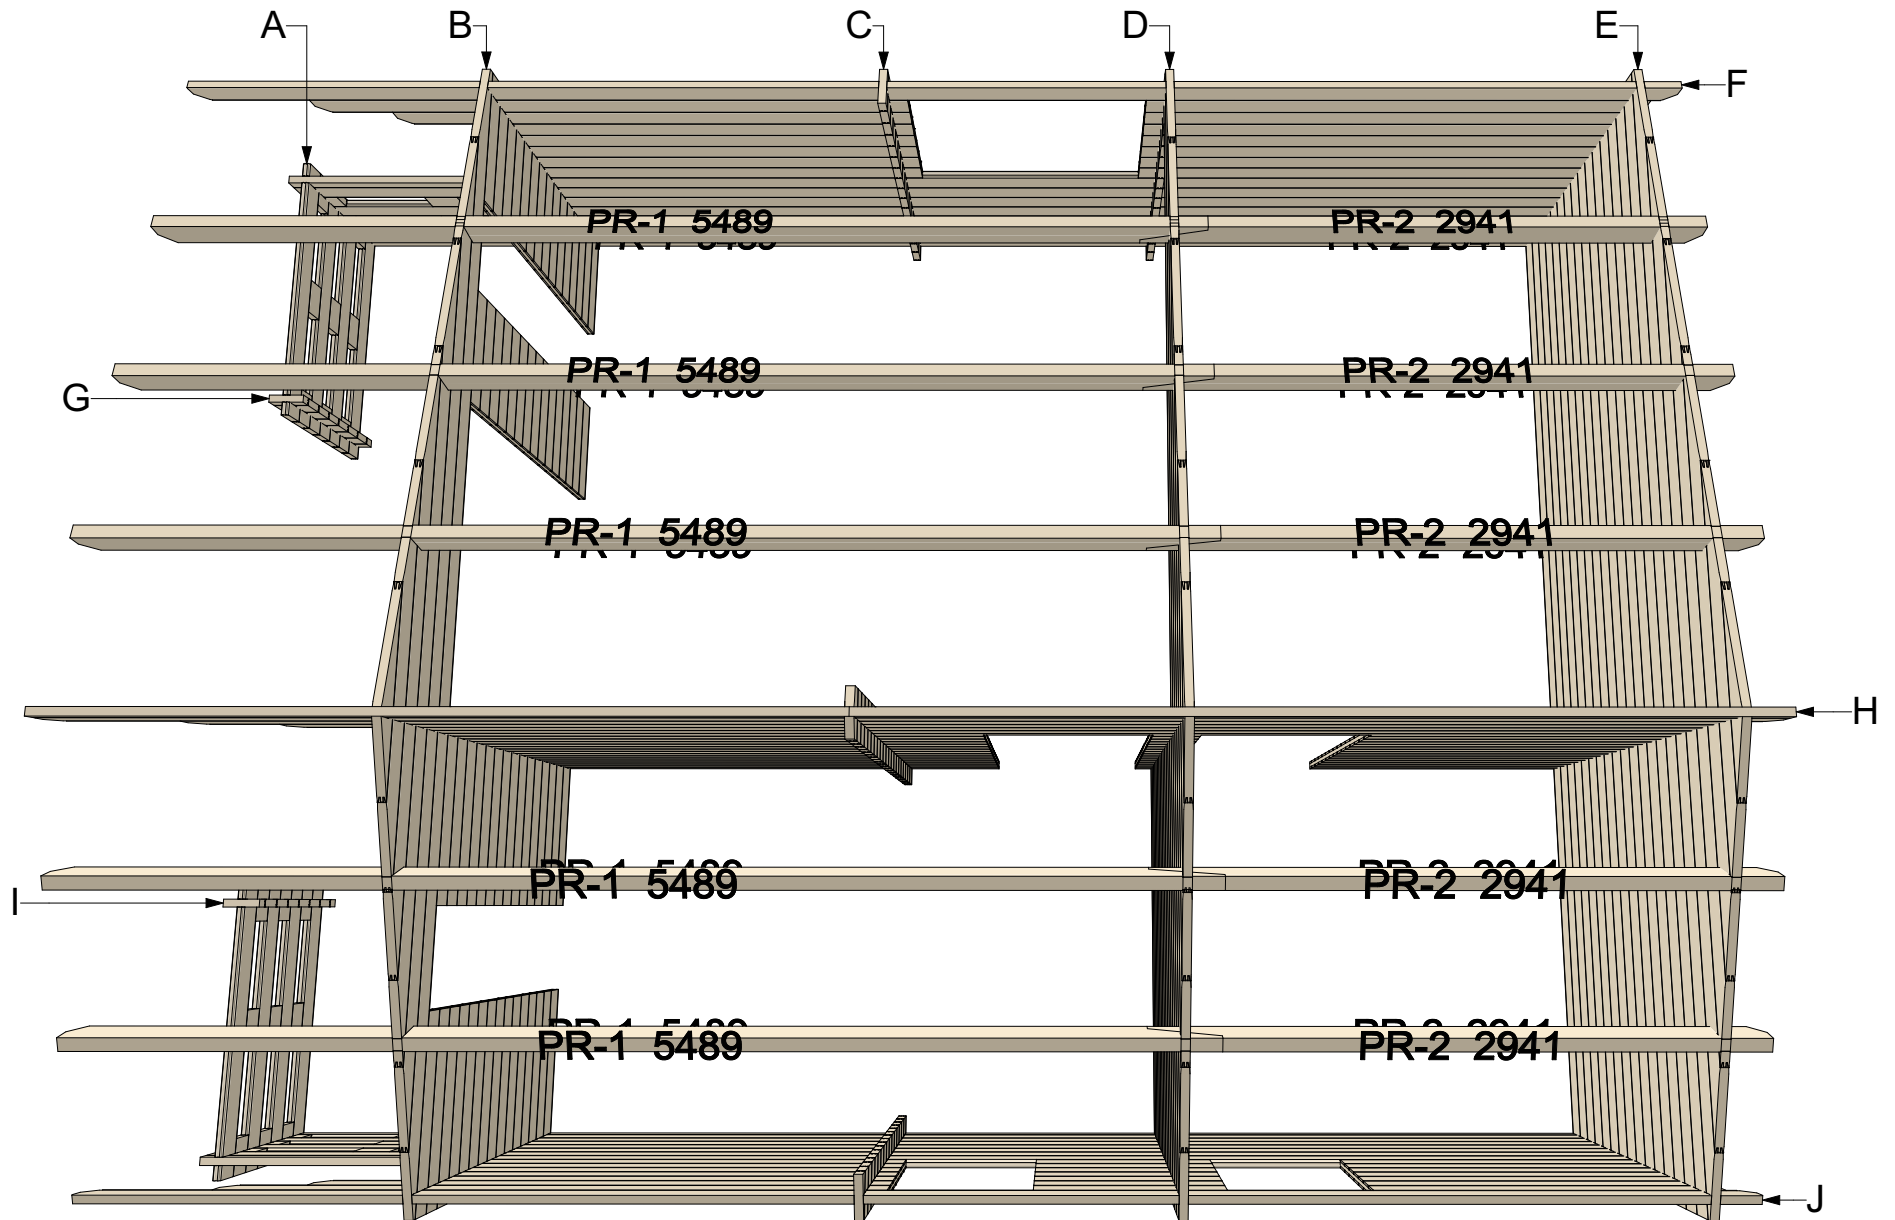

44 Padova B 6x6,5 v.1

Thickness:	Project name:	Project ID:	Year:	Page:
44	Padova B 6x6,5	v.1	2023	2

Thickness:	Project name:	Project ID:	Year:	Page:
44	Padova B 6x6,5	v.1	2023	3

Thickness:	Project name:	Project ID:	Year:	Page:
44	Padova B 6x6,5	v.1	2023	4

Thickness:	Project name:	Project ID:	Year:	Page:
44	Padova B 6x6,5	v.1	2023	5

Walls and purlins positions

Thickness:	Project name:	Project ID:	Year:	Page:
44	Padova B 6x6,5	v.1	2023	6

Wall A

1:40

Wall B

1:40

Wall C

1:40

Thickness:	Project name:	Project ID:	Year:	Page:
44	Padova B 6x6,5	v.1	2023	7

Wall D

1:45

Wall E

1:45

Wall F

Wall I

1:40

Thickness:	Project name:	Project ID:	Year:	Page:
44	Padova B 6x6,5	v.1	2023	9

44mm Padova B 6x6,5 v.1 Windows and doors list

Type-quality	Barcode	Wall Thickness	W x H Size	Orientation	Glazing	Quantity	3D Axonometry
Door - Premium	P19885-4	44	850×1 980	L	Full wood, no threshold (internal)	1	
Door - Premium	P19885-4	44	850×1 980	R	Full wood, no threshold (internal)	1	
Door - Premium	PP198160-3	44	1 600×1 980	R	100%, double glazed	1	
Window - Premium	PP19850	44	500×1 980		Double glazed	2	
Window - Premium	PP92130	44	1 300×920		Double glazed	1	
Window - Premium	PP9270	44	700×920	R	Double glazed	2	