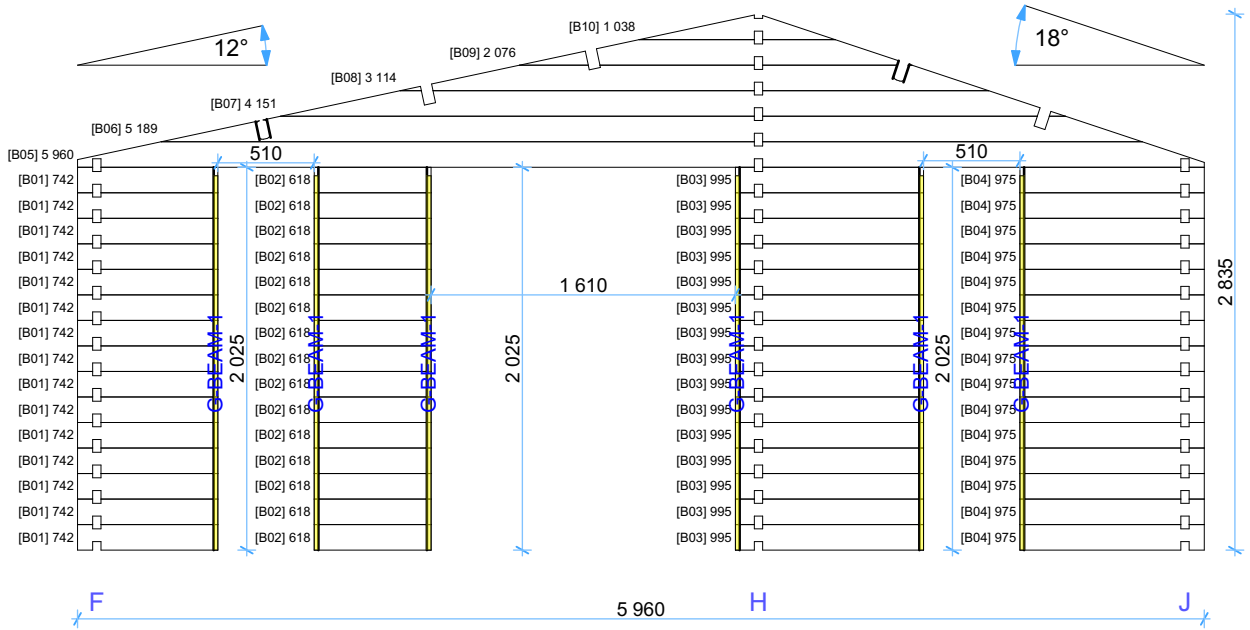

Thickness:	Project name:	Project ID:	Year:	Page:
44	Padova B 6x6,5	v.1	2023	5

Walls and purlins positions

Thickness:	Project name:	Project ID:	Year:	Page:
44	Padova B 6x6,5	v.1	2023	6

Wall A

1:40

Wall B

1:40

Wall C

1:40

Thickness:	Project name:	Project ID:	Year:	Page:
44	Padova B 6x6,5	v.1	2023	7

Wall D

1:45

Wall E

1:45

Wall F

1:45

Thickness:	Project name:	Project ID:	Year:	Page:
44	Padova B 6x6,5	v.1	2023	8

Wall H

1:40

Wall G

1:40

Wall J

1:40

Wall I

1:40

Thickness:	Project name:	Project ID:	Year:	Page:
44	Padova B 6x6,5	v.1	2023	9

44mm Padova B 6x6,5 v.1 Windows and doors list

Type-quality	Barcode	Wall Thickness	W x H Size	Orientation	Glazing	Quantity	3D Axonometry
Door - Premium	P19885-4	44	850×1 980	L	Full wood, no threshold (internal)	1	
Door - Premium	P19885-4	44	850×1 980	R	Full wood, no threshold (internal)	1	
Door - Premium	PP198160-3	44	1 600×1 980	R	100%, double glazed	1	
Window - Premium	PP19850	44	500×1 980		Double glazed	2	
Window - Premium	PP92130	44	1 300×920		Double glazed	1	
Window - Premium	PP9270	44	700×920	R	Double glazed	2	