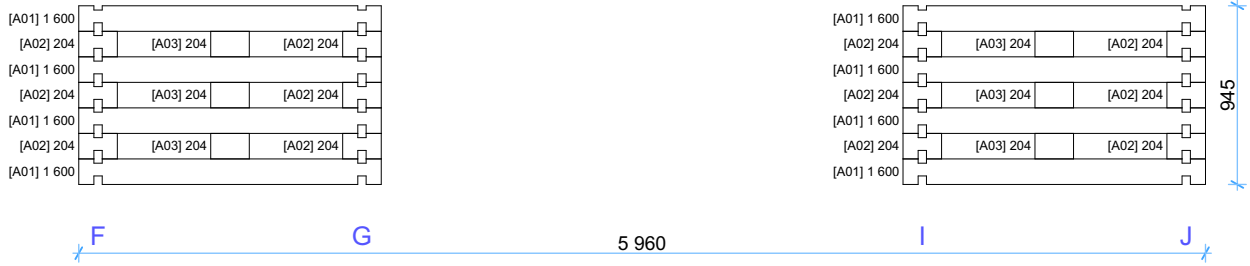

Thickness:	Project name:	Project ID:	Year:	Page:
44	Padova B 6x6,5	v.1	2023	5

Walls and purlins positions

Thickness:	Project name:	Project ID:	Year:	Page:
44	Padova B 6x6,5	v.1	2023	6

Wall A

1:40

Wall B

1:40