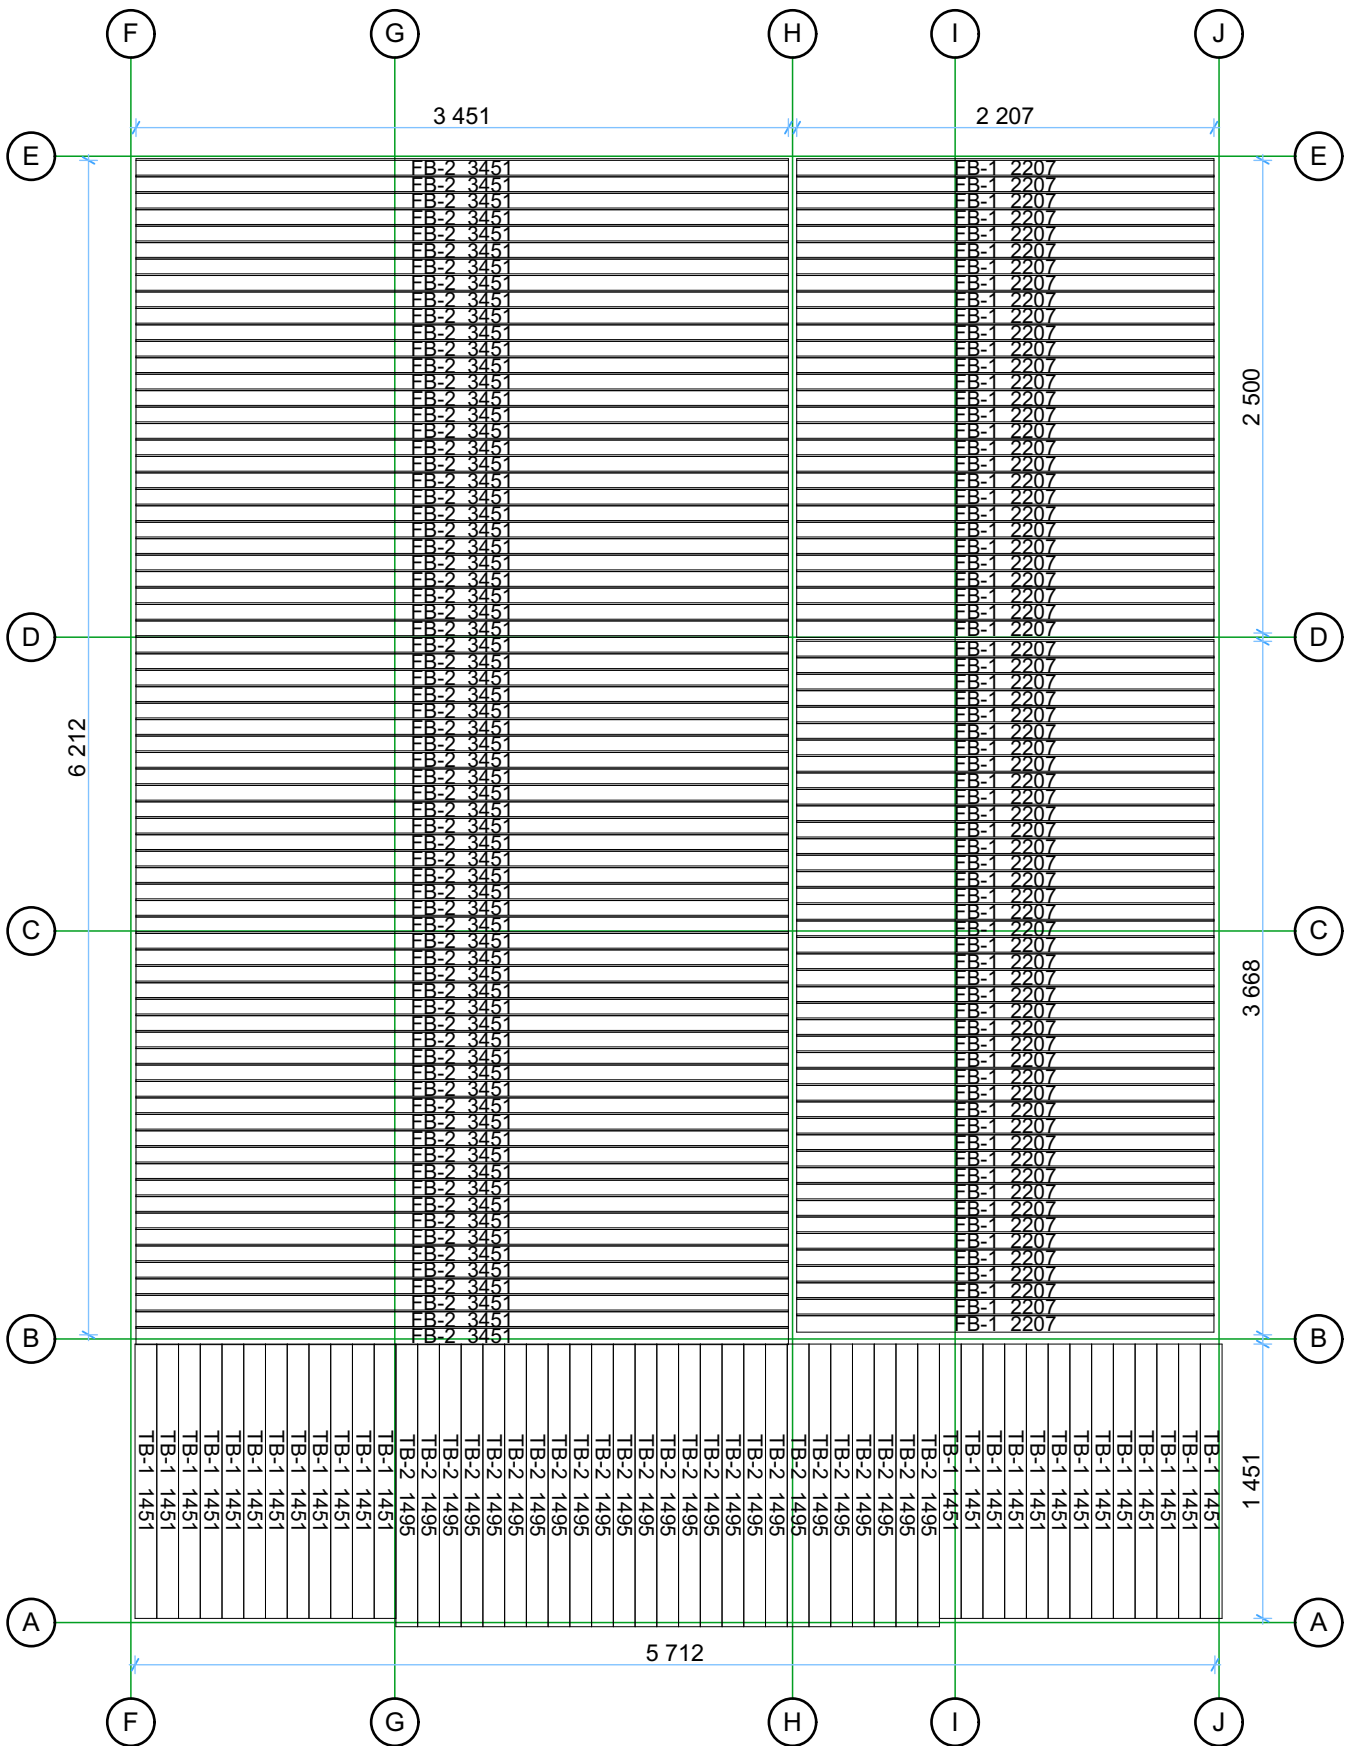

Thickness:	Project name:	Project ID:	Year:	Page:
44	Padova B 6x6,5	v.1	2023	4