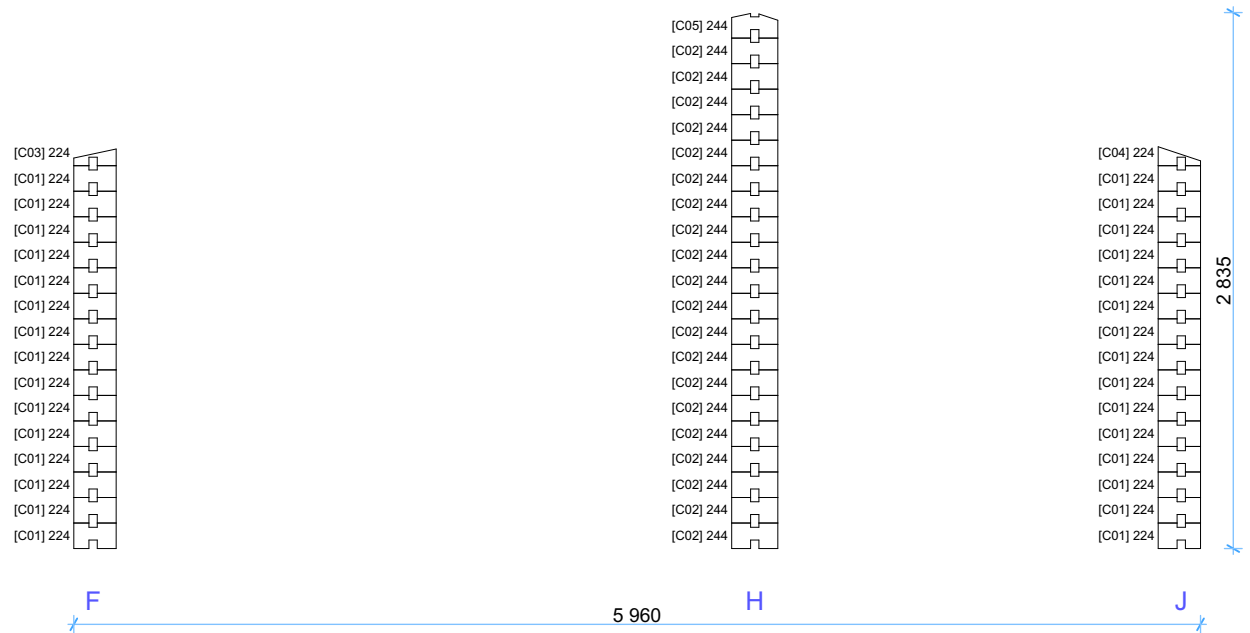

Wall C

1:40

Thickness:	Project name:	Project ID:	Year:	Page:
44	Padova B 6x6,5	v.1	2023	7