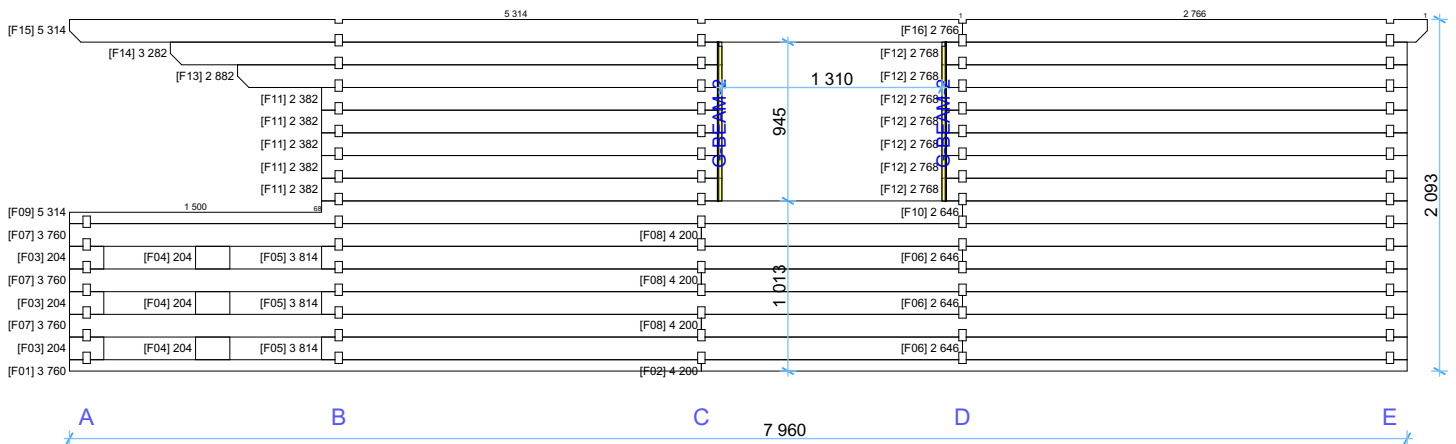

Wall F

1:45

Thickness:	Project name:	Project ID:	Year:	Page:
44	Padova B 6x6,5	v.1	2023	8