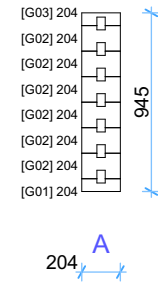

1:45

Thickness:	Project name:	Project ID:	Year:	Page:
44	Padova B 6x6,5	v.1	2023	8

Wall H

1:40

Wall G

1:40

Wall J

1:40

Wall I

1:40

Thickness:	Project name:	Project ID:	Year:	Page:
44	Padova B 6x6,5	v.1	2023	9

44mm Padova B 6x6,5 v.1 Windows and doors list

Type-quality	Barcode	Wall Thickness	W x H Size	Orientation	Glazing	Quantity	3D Axonometry
Door - Premium	P19885-4	44	850×1 980	L	Full wood, no threshold (internal)	1	
Door - Premium	P19885-4	44	850×1 980	R	Full wood, no threshold (internal)	1	
Door - Premium	PP198160-3	44	1 600×1 980	R	100%, double glazed	1	
Window - Premium	PP19850	44	500×1 980		Double glazed	2	
Window - Premium	PP92130	44	1 300×920		Double glazed	1	
Window - Premium	PP9270	44	700×920	R	Double glazed	2	