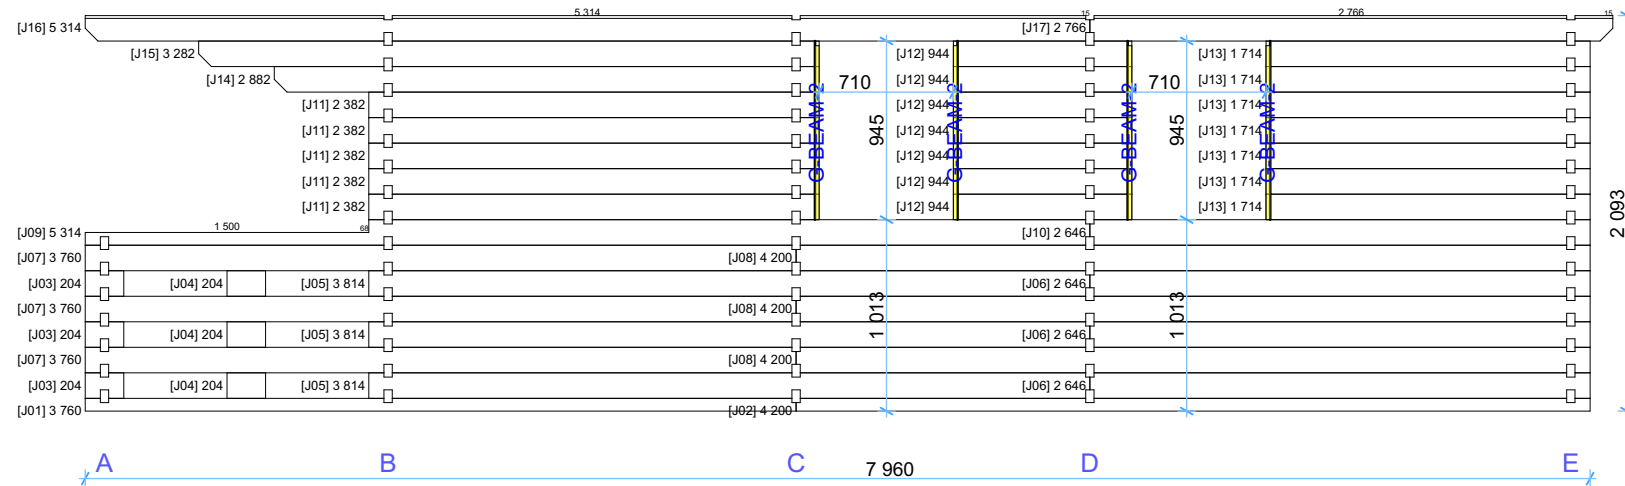

1:45

Thickness:	Project name:	Project ID:	Year:	Page:
44	Padova B 6x6,5	v.1	2023	8

Wall H

1:40

Wall G

1:40

Wall J

1:40

Wall I

1:40

Thickness:	Project name:	Project ID:	Year:	Page:
44	Padova B 6x6,5	v.1	2023	9

44mm Padova B 6x6,5 v.1 Windows and doors list

Type-quality	Barcode	Wall Thickness	W x H Size	Orientation	Glazing	Quantity	3D Axonometry
Door - Premium	P19885-4	44	850×1 980	L	Full wood, no threshold (internal)	1	
Door - Premium	P19885-4	44	850×1 980	R	Full wood, no threshold (internal)	1	
Door - Premium	PP198160-3	44	1 600×1 980	R	100%, double glazed	1	
Window - Premium	PP19850	44	500×1 980		Double glazed	2	
Window - Premium	PP92130	44	1 300×920		Double glazed	1	
Window - Premium	PP9270	44	700×920	R	Double glazed	2	