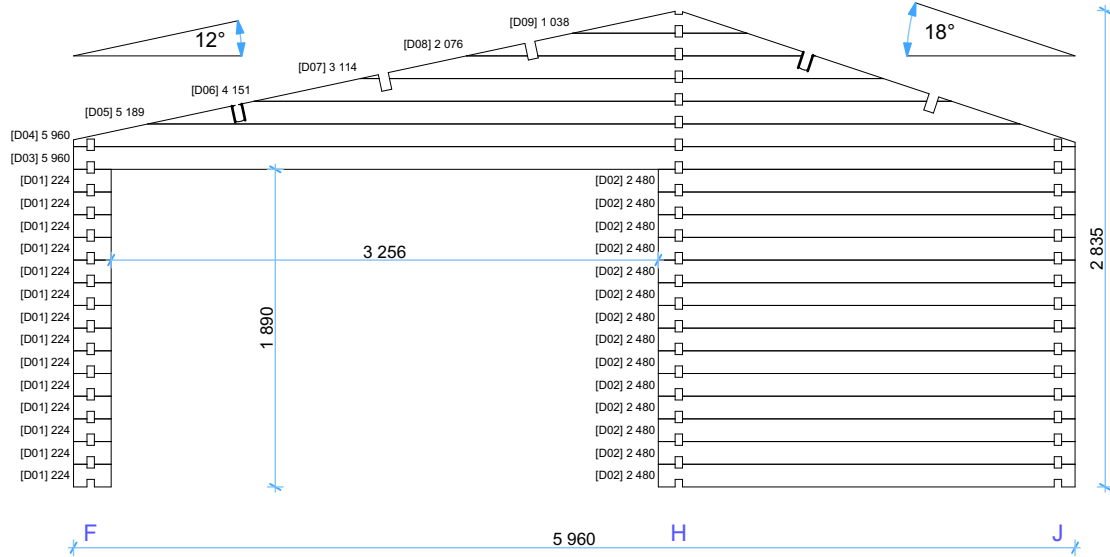

Wall C

1:40

Thickness:	Project name:	Project ID:	Year:	Page:
44	Padova B 6x6,5	v.1	2023	7

Wall D

1:45

Wall E

1:45

Wall F

1:45

Thickness:	Project name:	Project ID:	Year:	Page:
44	Padova B 6x6,5	v.1	2023	8

Wall H

1:40

Wall G

1:40

Wall J

1:40

Wall I

1:40

Thickness:	Project name:	Project ID:	Year:	Page:
44	Padova B 6x6,5	v.1	2023	9

44mm Padova B 6x6,5 v.1 Windows and doors list

Type-quality	Barcode	Wall Thickness	W x H Size	Orientation	Glazing	Quantity	3D Axonometry
Door - Premium	P19885-4	44	850×1 980	L	Full wood, no threshold (internal)	1	
Door - Premium	P19885-4	44	850×1 980	R	Full wood, no threshold (internal)	1	
Door - Premium	PP198160-3	44	1 600×1 980	R	100%, double glazed	1	
Window - Premium	PP19850	44	500×1 980		Double glazed	2	
Window - Premium	PP92130	44	1 300×920		Double glazed	1	
Window - Premium	PP9270	44	700×920	R	Double glazed	2	