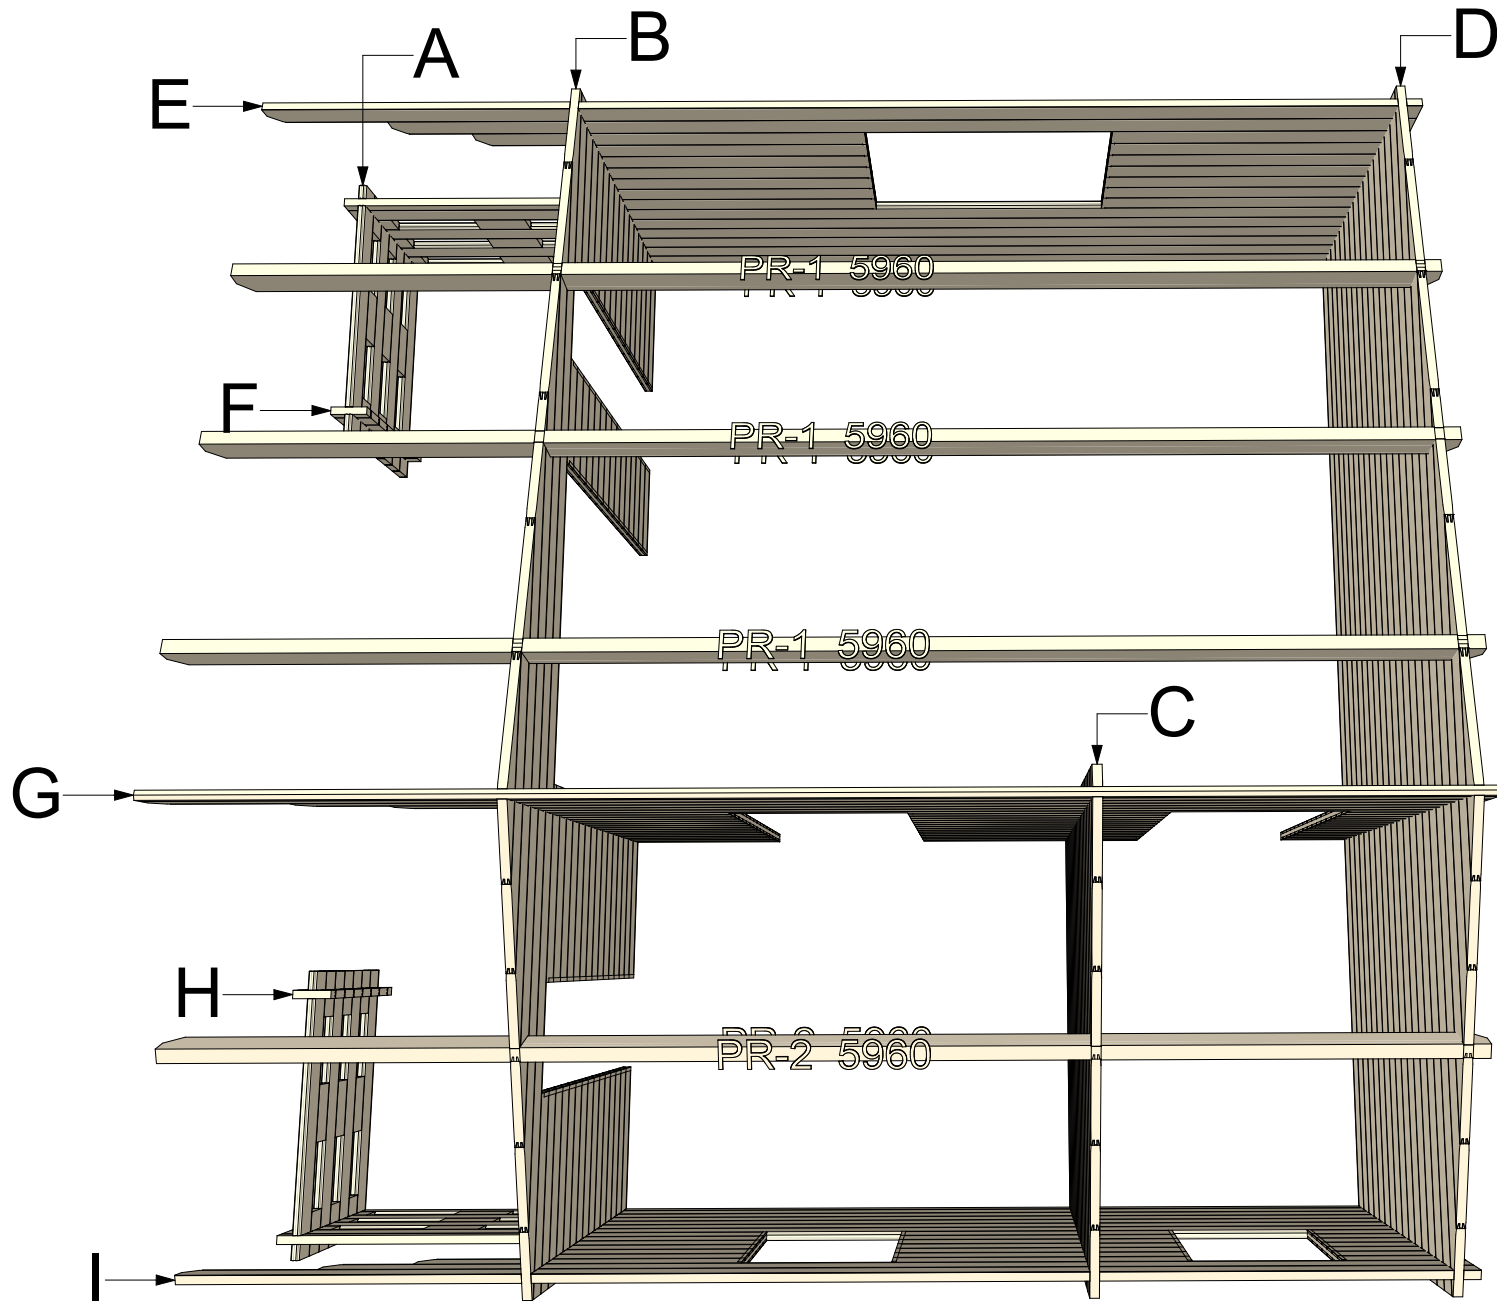

**44 Padova A 6x4,5 v.1**

# Walls and purlins positions

Thickness:	Project name:	Project ID:	Year:	Page:
44	Padova A 6x4,5	v.1	2022	2

Floor bearers

1:50

Thickness:	Project name:	Project ID:	Year:	Page:
44	Padova A 6x4,5	v.1	2022	3

Floor and terrace boards

1:50

Thickness:	Project name:	Project ID:	Year:	Page:
44	Padova A 6x4,5	v.1	2022	4

Ground floor plan

1:50

Thickness:	Project name:	Project ID:	Year:	Page:
44	Padova A 6x4,5	v.1	2022	5