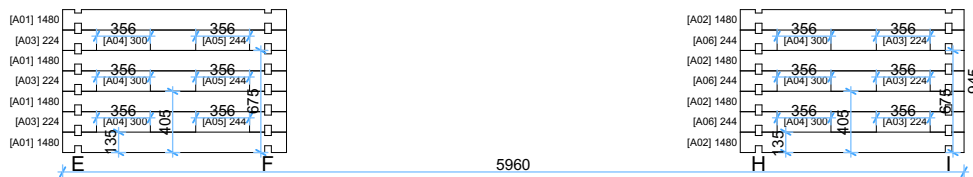

# Roof boards

1:50

Thickness:	Project name:	Project ID:	Year:	Page:
44	Padova A 6x4,5	v.1	2022	6

Wall A

1:50

Wall B

1:50

Wall C