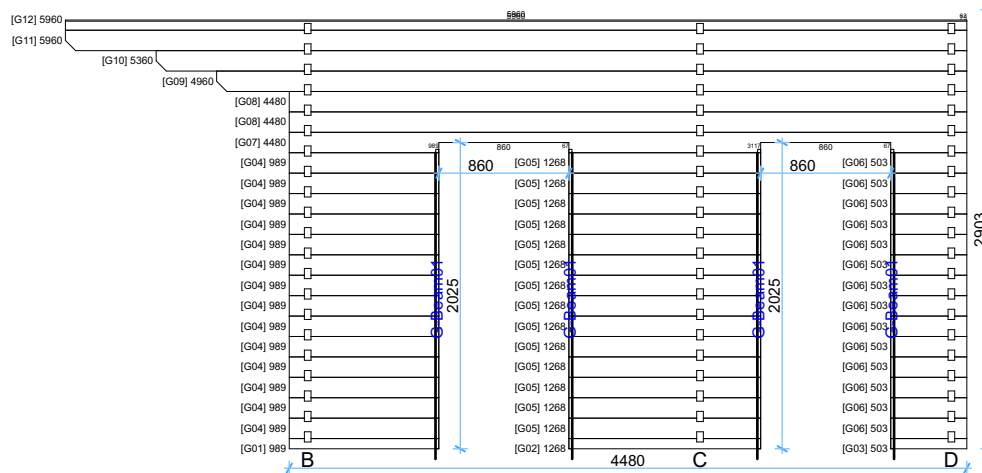

# Wall E

1:50

Thickness:	Project name:	Project ID:	Year:	Page:
44	Padova A 6x4,5	v.1	2022	8

Wall F 1:50

Wall H 1:50

Wall G 1:50

Wall I 1:50

Thickness:	Project name:	Project ID:	Year:	Page:
44	Padova A 6x4,5	v.1	2022	9

Windows and doors list							
Type-quality	Barcode	Wall Thickness	W x H Size	Orientation	Glazing	Quantity	3D Axonometry
Door - Premium	P19885-4	44	850×1980	L	Full wood, no threshold (internal)	2	
Door - Premium	PP198160-3	44	1600×1980	R	100%, double glazed	1	
Window - Premium	PP19850	44	500×1980		Double glazed	2	