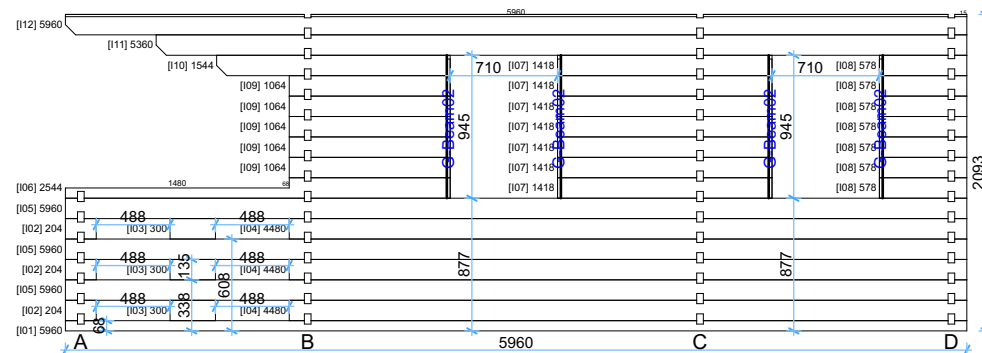

# Wall E

1:50

Thickness:	Project name:	Project ID:	Year:	Page:
44	Padova A 6x4,5	v.1	2022	8

Wall F 1:50

Wall H 1:50

Wall G 1:50

Wall I 1:50

Thickness:	Project name:	Project ID:	Year:	Page:
44	Padova A 6x4,5	v.1	2022	9

Windows and doors list							
Type-quality	Barcode	Wall Thickness	W x H Size	Orientation	Glazing	Quantity	3D Axonometry
Door - Premium	P19885-4	44	850×1980	L	Full wood, no threshold (internal)	2	
Door - Premium	PP198160-3	44	1600×1980	R	100%, double glazed	1	
Window - Premium	PP19850	44	500×1980		Double glazed	2	