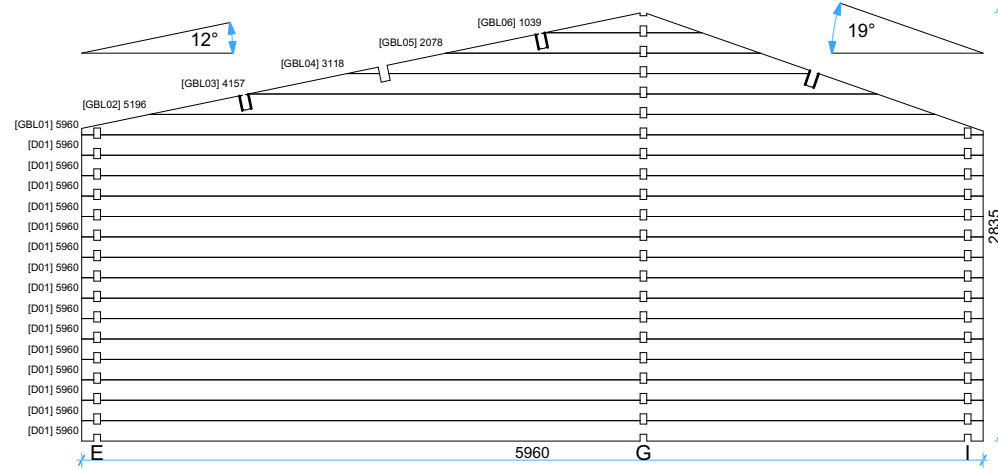

Wall D

1:50

Wall E

1:50