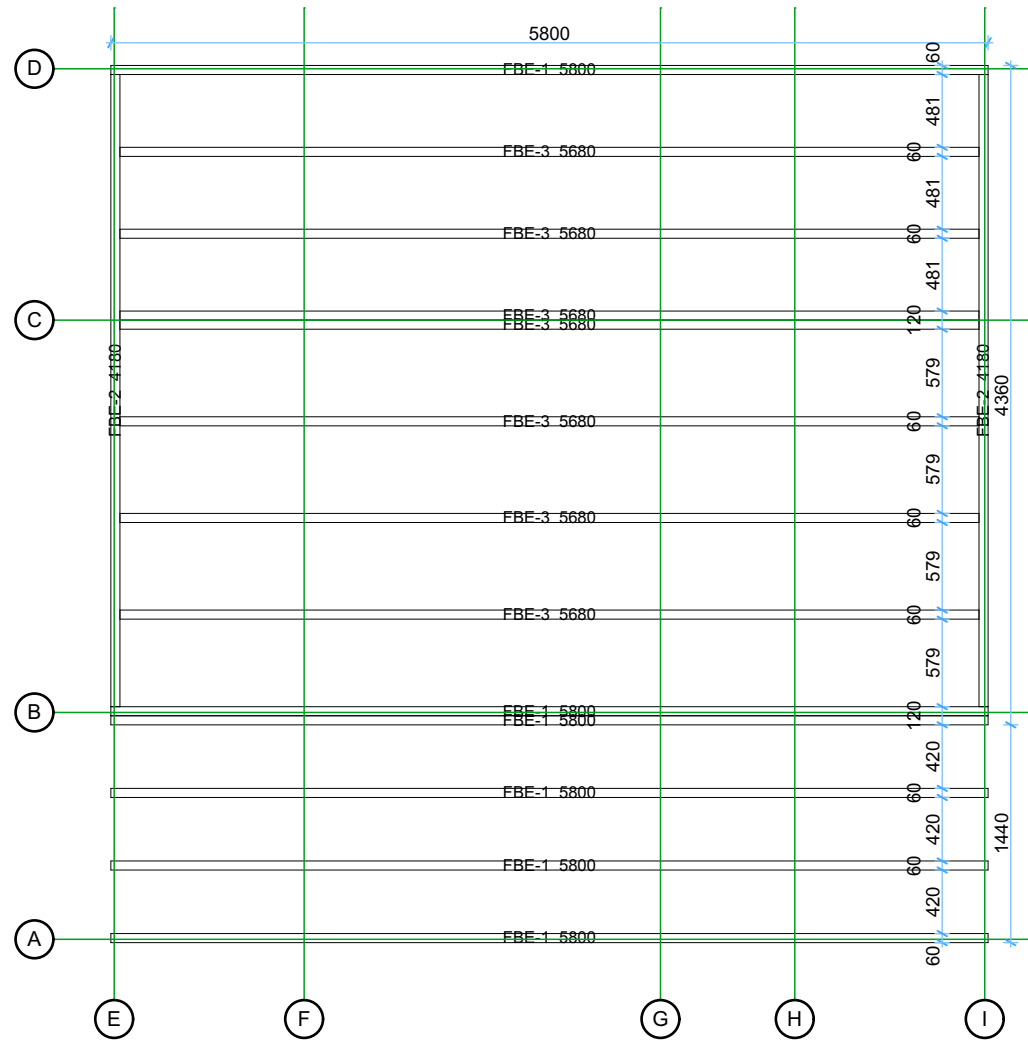

**44 Padova A 6x4,5 v.1**

# Walls and purlins positions

Thickness:	Project name:	Project ID:	Year:	Page:
44	Padova A 6x4,5	v.1	2022	2

Floor bearers

1:50

Thickness:	Project name:	Project ID:	Year:	Page:
44	Padova A 6x4,5	v.1	2022	3

Floor and terrace boards

1:50

Thickness:	Project name:	Project ID:	Year:	Page:
44	Padova A 6x4,5	v.1	2022	4

Ground floor plan

1:50

Thickness:	Project name:	Project ID:	Year:	Page:
44	Padova A 6x4,5	v.1	2022	5

Windows and doors list							
Type-quality	Barcode	Wall Thickness	W x H Size	Orientation	Glazing	Quantity	3D Axonometry
Door - Premium	P19885-4	44	850×1980	L	Full wood, no threshold (internal)	2	
Door - Premium	PP198160-3	44	1600×1980	R	100%, double glazed	1	
Window - Premium	PP19850	44	500×1980		Double glazed	2	