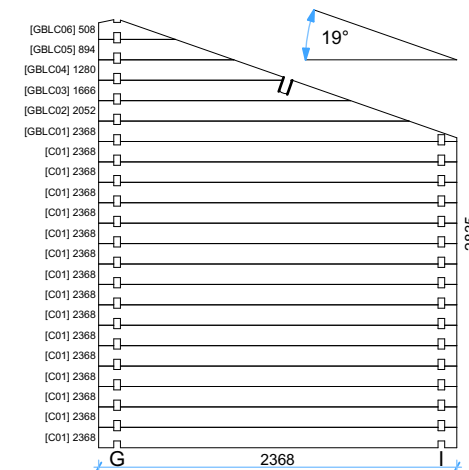

1:50

1:50

Wall C

1:50

Thickness:	Project name:	Project ID:	Year:	Page:
44	Padova A 6x4,5	v.1	2022	7