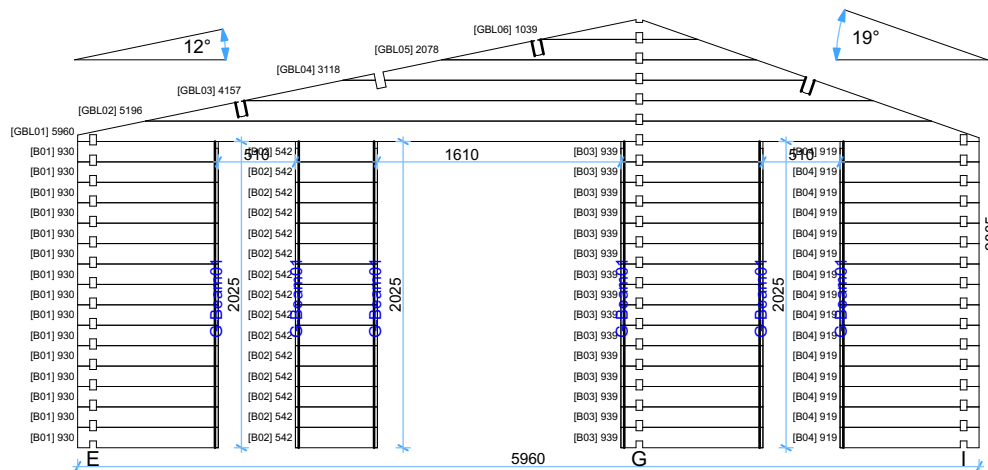

# Roof boards

1:50

Thickness:	Project name:	Project ID:	Year:	Page:
44	Padova A 6x4,5	v.1	2022	6

Wall A

1:50

Wall B

1:50

Wall C

Windows and doors list							
Type-quality	Barcode	Wall Thickness	W x H Size	Orientation	Glazing	Quantity	3D Axonometry
Door - Premium	P19885-4	44	850×1980	L	Full wood, no threshold (internal)	2	
Door - Premium	PP198160-3	44	1600×1980	R	100%, double glazed	1	
Window - Premium	PP19850	44	500×1980		Double glazed	2	