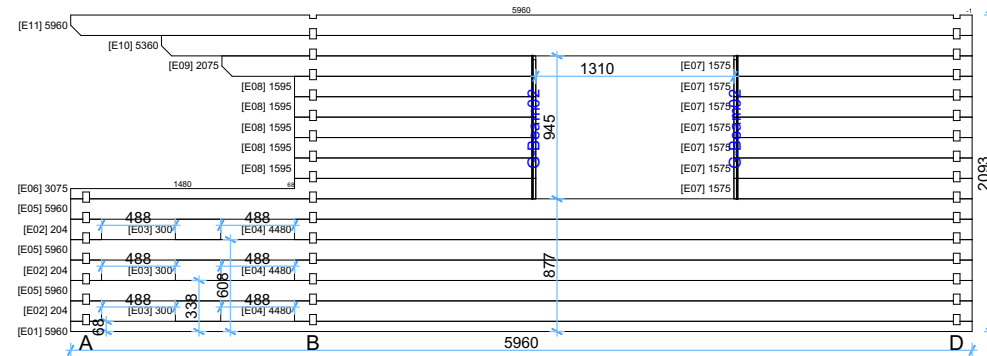

Thickness:	Project name:	Project ID:	Year:	Page:
44	Padova A 6x4,5	v.1	2022	8