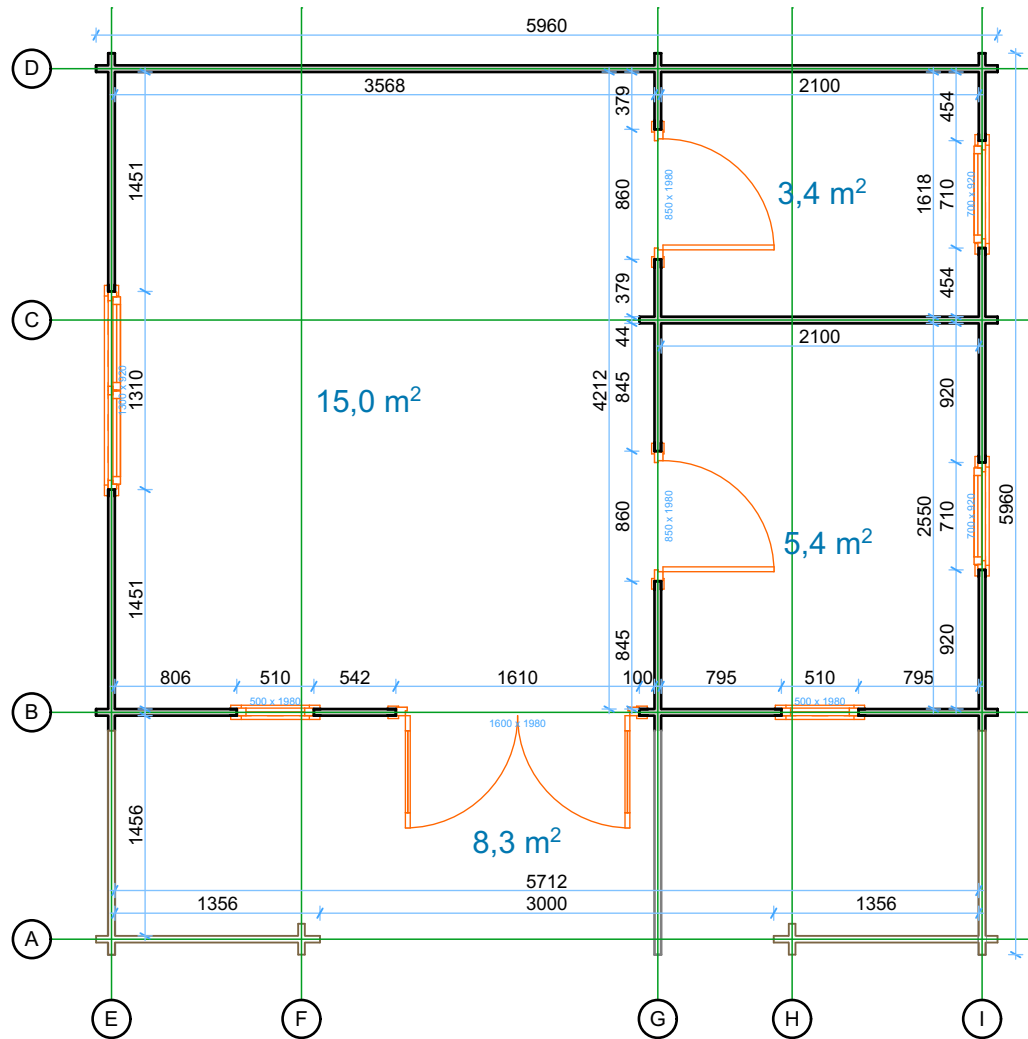

**44 Padova A 6x4,5 v.1**

# Walls and purlins positions

Thickness:	Project name:	Project ID:	Year:	Page:
44	Padova A 6x4,5	v.1	2022	2

Floor bearers

1:50

Thickness:	Project name:	Project ID:	Year:	Page:
44	Padova A 6x4,5	v.1	2022	3

Floor and terrace boards

1:50

Thickness:	Project name:	Project ID:	Year:	Page:
44	Padova A 6x4,5	v.1	2022	4

Ground floor plan

1:50

Thickness:	Project name:	Project ID:	Year:	Page:
44	Padova A 6x4,5	v.1	2022	5

# Roof boards

1:50

Thickness:	Project name:	Project ID:	Year:	Page:
44	Padova A 6x4,5	v.1	2022	6

Wall A

1:50

Wall B

1:50

Wall C